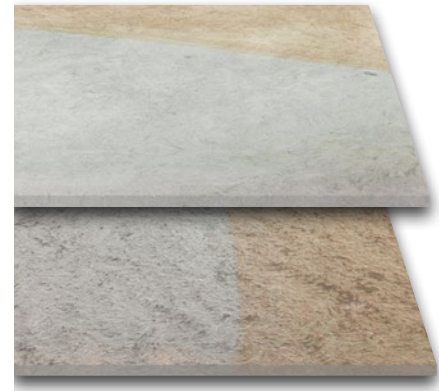

Scoutmoor
Diamond Sawn
Design & Install By Botanica Garden Design, Wirral.

SCOUTMOOR[®]

Diamond Sawn

Rustic

Exclusive and iconic British Yorkstone

This stunning, premium British Yorkstone features in many iconic and prestigious locations across the UK, including Trafalgar Square owing to its timeless style and impressive technical performance.

Scoutmoor is predominantly blue/grey in colour with sweeping variable brown bands and is available in two finishes; smooth diamond sawn for that classic look or rustic, with a lightly flamed surface texture for a more traditional reclaimed stone feel.