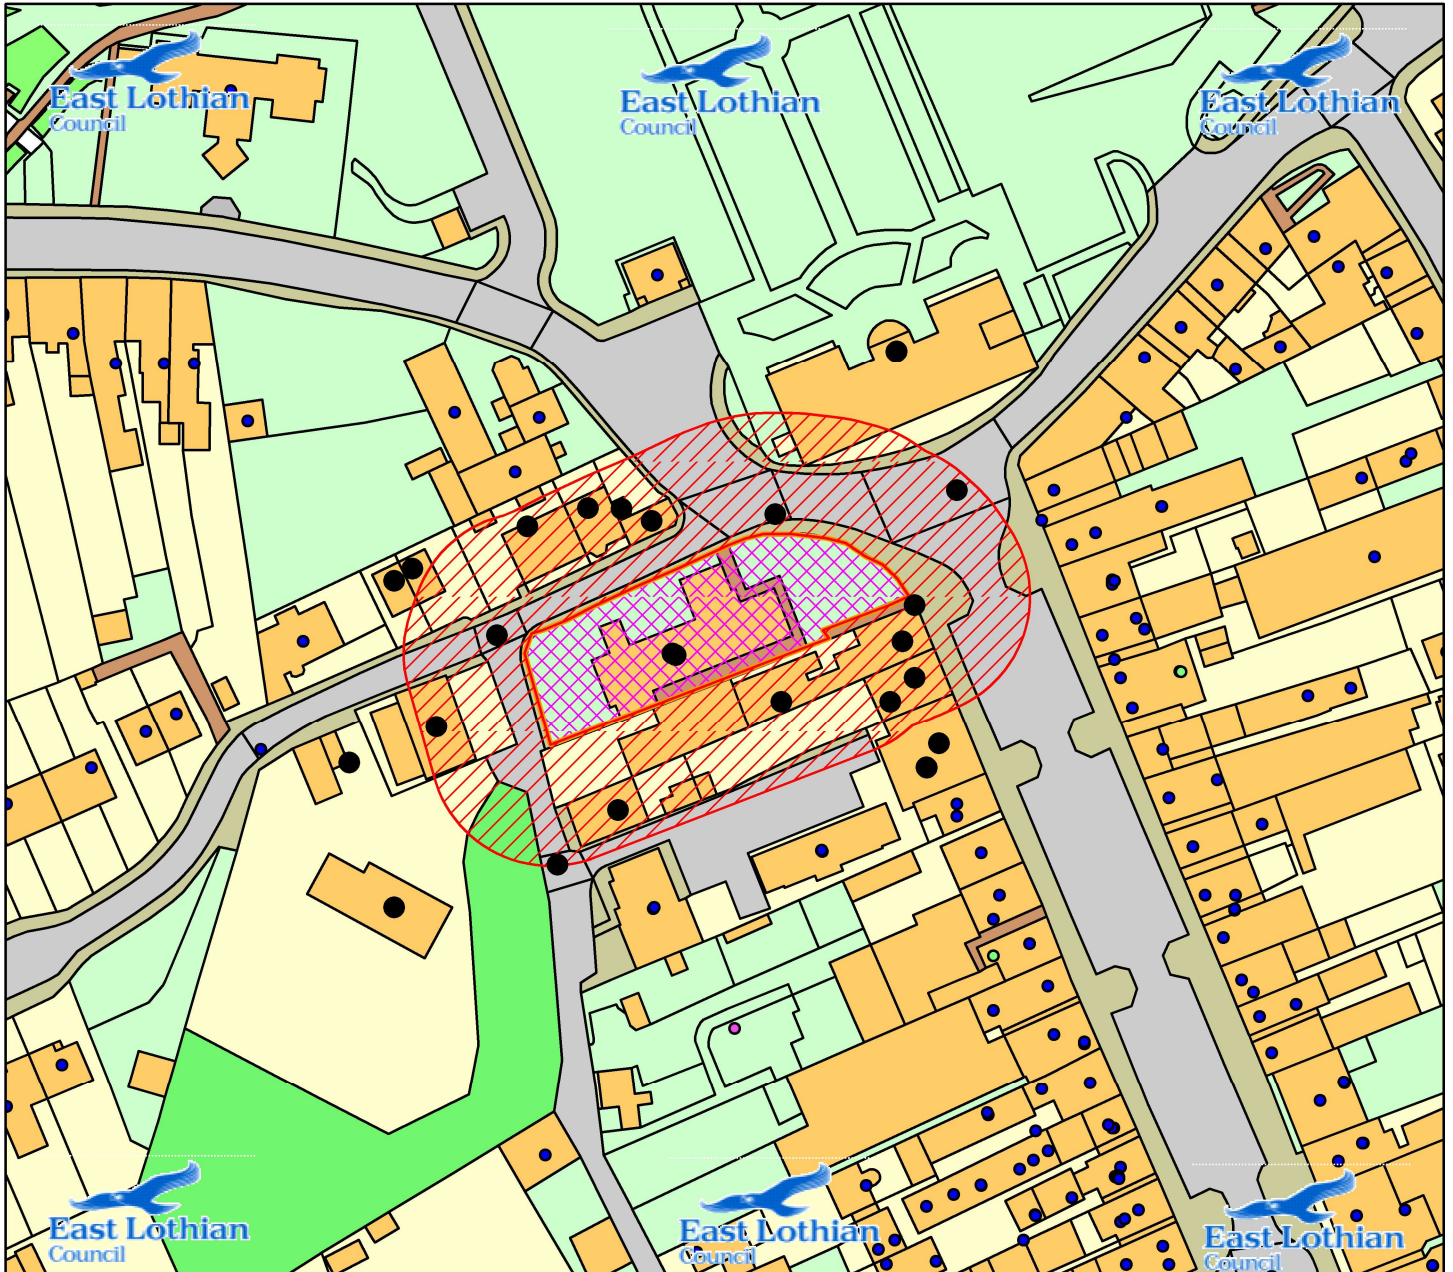

21/00400/P

Not Set

Not Set

Scale : 1:1,250

Organisation	East Lothian Council
Department	Planning
Date	14/04/2021
SLA Number	100023381