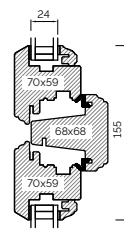

40MM BONDED BAR

56MM BONDED BAR

EXTERNAL GLAZED 92MM FRAME SECTIONS

HEAD AND SOLE

MULLION

JAMB

TRANSOM

INTERNAL GLAZED 68MM FRAME SECTIONS

HEAD AND SOLE

MULLION

JAMB

TRANSOM

BONDED BARS

25MM BONDED BAR

40MM BONDED BAR

56MM BONDED BAR

INTERNAL GLAZED 92MM FRAME SECTIONS

HEAD AND SOLE

MULLION

JAMB

TRANSOM