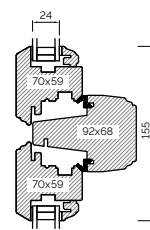

The A-series Collection, Stormproof Casement 68mm & 92mm Frame

EXTERNAL GLAZED 68MM FRAME SECTIONS

HEAD AND SOLE

MULLION

JAMB

TRANSOM

BONDED BARS

25MM BONDED BAR

40MM BONDED BAR

56MM BONDED BAR

EXTERNAL GLAZED 92MM FRAME SECTIONS

HEAD AND SOLE

MULLION

JAMB

TRANSOM

INTERNAL GLAZED 68MM FRAME SECTIONS

HEAD AND SOLE

MULLION

JAMB

TRANSOM

BONDED BARS

25MM BONDED BAR

40MM BONDED BAR

56MM BONDED BAR

INTERNAL GLAZED 92MM FRAME SECTIONS

HEAD AND SOLE

MULLION

JAMB

TRANSOM