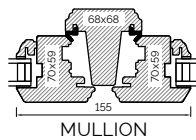

The A-series Collection, Stormproof Casement 68mm & 92mm Frame

EXTERNAL GLAZED 68MM FRAME SECTIONS

HEAD AND SOLE

MULLION

JAMB

TRANSOM

BONDED BARS

25MM BONDED BAR

40MM BONDED BAR

56MM BONDED BAR

EXTERNAL GLAZED 92MM FRAME SECTIONS

HEAD AND SOLE

MULLION

JAMB

TRANSOM

INTERNAL GLAZED 68MM FRAME SECTIONS

HEAD AND SOLE

MULLION

JAMB

TRANSOM

BONDED BARS

25MM BONDED BAR

40MM BONDED BAR

56MM BONDED BAR

INTERNAL GLAZED 92MM FRAME SECTIONS

HEAD AND SOLE

MULLION

JAMB

TRANSOM