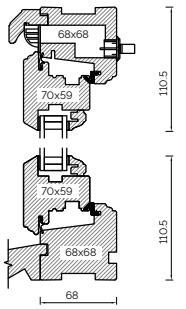

The A-series Collection, Stormproof Casement 68mm & 92mm Frame

EXTERNAL GLAZED 68MM FRAME SECTIONS

HEAD AND SOLE

MULLION

JAMB

TRANSOM

BONDED BARS

25MM BONDED BAR

40MM BONDED BAR

56MM BONDED BAR

EXTERNAL GLAZED 92MM FRAME SECTIONS

HEAD AND SOLE

MULLION

JAMB

TRANSOM

INTERNAL GLAZED 68MM FRAME SECTIONS

HEAD AND SOLE

MULLION

JAMB

TRANSOM

BONDED BARS

25MM BONDED BAR

40MM BONDED BAR

56MM BONDED BAR

INTERNAL GLAZED 92MM FRAME SECTIONS

HEAD AND SOLE

MULLION

JAMB

TRANSOM