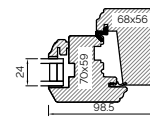

40MM BONDED BAR

56MM BONDED BAR

EXTERNAL GLAZED 92MM FRAME SECTIONS

HEAD AND SOLE

MULLION

JAMB

TRANSOM

INTERNAL GLAZED 68MM FRAME SECTIONS

HEAD AND SOLE

MULLION

JAMB

TRANSOM

BONDED BARS

25MM BONDED BAR

40MM BONDED BAR

56MM BONDED BAR

INTERNAL GLAZED 92MM FRAME SECTIONS

HEAD AND SOLE

MULLION

JAMB

TRANSOM