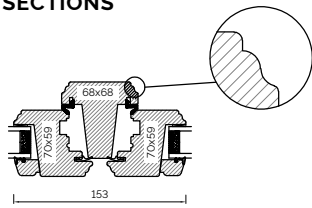

The A-series Collection, Stormproof Casement 68mm & 92mm Frame

EXTERNAL GLAZED 68MM FRAME SECTIONS

HEAD AND SOLE

MULLION

JAMB

TRANSOM

BONDED BARS

25MM BONDED BAR

40MM BONDED BAR

56MM BONDED BAR

EXTERNAL GLAZED 92MM FRAME SECTIONS

HEAD AND SOLE

MULLION

JAMB

TRANSOM

INTERNAL GLAZED 68MM FRAME SECTIONS

HEAD AND SOLE

MULLION

JAMB

TRANSOM

BONDED BARS

25MM BONDED BAR

40MM BONDED BAR

56MM BONDED BAR

INTERNAL GLAZED 92MM FRAME SECTIONS

HEAD AND SOLE

MULLION

JAMB

TRANSOM