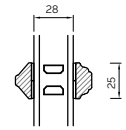

The A-series Collection, Stormproof Casement 68mm & 92mm Frame

EXTERNAL GLAZED 68MM FRAME SECTIONS

HEAD AND SOLE

MULLION

JAMB

TRANSOM

BONDED BARS

25MM BONDED BAR

40MM BONDED BAR

56MM BONDED BAR

EXTERNAL GLAZED 92MM FRAME SECTIONS

HEAD AND SOLE

MULLION

JAMB

TRANSOM

INTERNAL GLAZED 68MM FRAME SECTIONS

HEAD AND SOLE

MULLION

JAMB

TRANSOM

BONDED BARS

25MM BONDED BAR

40MM BONDED BAR

56MM BONDED BAR

INTERNAL GLAZED 92MM FRAME SECTIONS

HEAD AND SOLE

MULLION

JAMB

TRANSOM