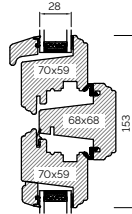

The A-series Collection, Stormproof Casement 68mm & 92mm Frame

EXTERNAL GLAZED 68MM FRAME SECTIONS

HEAD AND SOLE

MULLION

JAMB

TRANSOM

BONDED BARS

25MM BONDED BAR

40MM BONDED BAR

56MM BONDED BAR

EXTERNAL GLAZED 92MM FRAME SECTIONS

HEAD AND SOLE

MULLION

JAMB

TRANSOM

INTERNAL GLAZED 68MM FRAME SECTIONS

HEAD AND SOLE

MULLION

JAMB

TRANSOM

BONDED BARS

25MM BONDED BAR

40MM BONDED BAR

56MM BONDED BAR

INTERNAL GLAZED 92MM FRAME SECTIONS

HEAD AND SOLE

MULLION

JAMB

TRANSOM