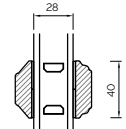

The A-series Collection, Stormproof Casement 68mm & 92mm Frame

EXTERNAL GLAZED 68MM FRAME SECTIONS

HEAD AND SOLE

MULLION

JAMB

TRANSOM

BONDED BARS

25MM BONDED BAR

40MM BONDED BAR

56MM BONDED BAR

EXTERNAL GLAZED 92MM FRAME SECTIONS

HEAD AND SOLE

MULLION

JAMB

TRANSOM

INTERNAL GLAZED 68MM FRAME SECTIONS

HEAD AND SOLE

MULLION

JAMB

TRANSOM

BONDED BARS

25MM BONDED BAR

40MM BONDED BAR

56MM BONDED BAR

INTERNAL GLAZED 92MM FRAME SECTIONS

HEAD AND SOLE

MULLION

JAMB

TRANSOM