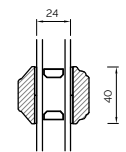

40MM BONDED BAR

56MM BONDED BAR

EXTERNAL GLAZED 92MM FRAME SECTIONS

HEAD AND SOLE

MULLION

JAMB

TRANSOM

INTERNAL GLAZED 68MM FRAME SECTIONS

HEAD AND SOLE

MULLION

JAMB

TRANSOM

BONDED BARS

25MM BONDED BAR

40MM BONDED BAR

56MM BONDED BAR

INTERNAL GLAZED 92MM FRAME SECTIONS

HEAD AND SOLE

MULLION

JAMB

TRANSOM