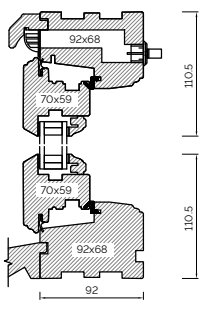

The A-series Collection, Stormproof Casement 68mm & 92mm Frame

EXTERNAL GLAZED 68MM FRAME SECTIONS

HEAD AND SOLE

MULLION

JAMB

TRANSOM

BONDED BARS

25MM BONDED BAR

40MM BONDED BAR

56MM BONDED BAR

EXTERNAL GLAZED 92MM FRAME SECTIONS

HEAD AND SOLE

MULLION

JAMB

TRANSOM

INTERNAL GLAZED 68MM FRAME SECTIONS

HEAD AND SOLE

MULLION

JAMB

TRANSOM

BONDED BARS

25MM BONDED BAR

40MM BONDED BAR

56MM BONDED BAR

INTERNAL GLAZED 92MM FRAME SECTIONS

HEAD AND SOLE

MULLION

JAMB

TRANSOM