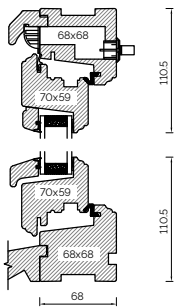

The A-series Collection, Stormproof Casement 68mm & 92mm Frame

EXTERNAL GLAZED 68MM FRAME SECTIONS

HEAD AND SOLE

MULLION

JAMB

TRANSOM

BONDED BARS

25MM BONDED BAR

40MM BONDED BAR

56MM BONDED BAR

EXTERNAL GLAZED 92MM FRAME SECTIONS

HEAD AND SOLE

MULLION

JAMB

TRANSOM

INTERNAL GLAZED 68MM FRAME SECTIONS

HEAD AND SOLE

MULLION

JAMB

TRANSOM

BONDED BARS

25MM BONDED BAR

40MM BONDED BAR

56MM BONDED BAR

INTERNAL GLAZED 92MM FRAME SECTIONS

HEAD AND SOLE

MULLION

JAMB

TRANSOM