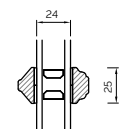

40MM BONDED BAR

56MM BONDED BAR

EXTERNAL GLAZED 92MM FRAME SECTIONS

HEAD AND SOLE

MULLION

JAMB

TRANSOM

INTERNAL GLAZED 68MM FRAME SECTIONS

HEAD AND SOLE

MULLION

JAMB

TRANSOM

BONDED BARS

25MM BONDED BAR

40MM BONDED BAR

56MM BONDED BAR

INTERNAL GLAZED 92MM FRAME SECTIONS

HEAD AND SOLE

MULLION

JAMB

TRANSOM