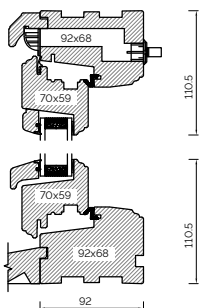

The A-series Collection, Stormproof Casement 68mm & 92mm Frame

EXTERNAL GLAZED 68MM FRAME SECTIONS

HEAD AND SOLE

MULLION

JAMB

TRANSOM

BONDED BARS

25MM BONDED BAR

40MM BONDED BAR

56MM BONDED BAR

EXTERNAL GLAZED 92MM FRAME SECTIONS

HEAD AND SOLE

MULLION

JAMB

TRANSOM

INTERNAL GLAZED 68MM FRAME SECTIONS

HEAD AND SOLE

MULLION

JAMB

TRANSOM

BONDED BARS

25MM BONDED BAR

40MM BONDED BAR

56MM BONDED BAR

INTERNAL GLAZED 92MM FRAME SECTIONS

HEAD AND SOLE

MULLION

JAMB

TRANSOM