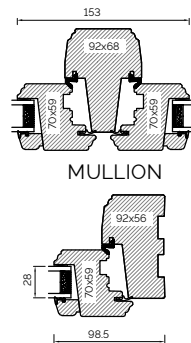

The A-series Collection, Stormproof Casement 68mm & 92mm Frame

EXTERNAL GLAZED 68MM FRAME SECTIONS

HEAD AND SOLE

MULLION

JAMB

TRANSOM

BONDED BARS

25MM BONDED BAR

40MM BONDED BAR

56MM BONDED BAR

EXTERNAL GLAZED 92MM FRAME SECTIONS

HEAD AND SOLE

MULLION

JAMB

TRANSOM

INTERNAL GLAZED 68MM FRAME SECTIONS

HEAD AND SOLE

MULLION

JAMB

TRANSOM

BONDED BARS

25MM BONDED BAR

40MM BONDED BAR

56MM BONDED BAR

INTERNAL GLAZED 92MM FRAME SECTIONS

HEAD AND SOLE

MULLION

JAMB

TRANSOM