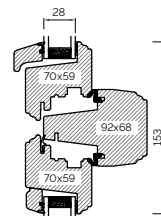

The A-series Collection, Stormproof Casement 68mm & 92mm Frame

EXTERNAL GLAZED 68MM FRAME SECTIONS

HEAD AND SOLE

MULLION

JAMB

TRANSOM

BONDED BARS

25MM BONDED BAR

40MM BONDED BAR

56MM BONDED BAR

EXTERNAL GLAZED 92MM FRAME SECTIONS

HEAD AND SOLE

MULLION

JAMB

TRANSOM

INTERNAL GLAZED 68MM FRAME SECTIONS

HEAD AND SOLE

MULLION

JAMB

TRANSOM

BONDED BARS

25MM BONDED BAR

40MM BONDED BAR

56MM BONDED BAR

INTERNAL GLAZED 92MM FRAME SECTIONS

HEAD AND SOLE

MULLION

JAMB

TRANSOM