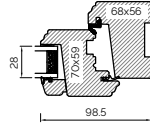

The A-series Collection, Stormproof Casement 68mm & 92mm Frame

EXTERNAL GLAZED 68MM FRAME SECTIONS

HEAD AND SOLE

MULLION

JAMB

TRANSOM

BONDED BARS

25MM BONDED BAR

40MM BONDED BAR

56MM BONDED BAR

EXTERNAL GLAZED 92MM FRAME SECTIONS

HEAD AND SOLE

MULLION

JAMB

TRANSOM

INTERNAL GLAZED 68MM FRAME SECTIONS

HEAD AND SOLE

MULLION

JAMB

TRANSOM

BONDED BARS

25MM BONDED BAR

40MM BONDED BAR

56MM BONDED BAR

INTERNAL GLAZED 92MM FRAME SECTIONS

HEAD AND SOLE

MULLION

JAMB

TRANSOM