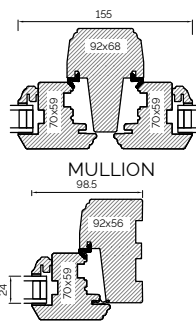

The A-series Collection, Stormproof Casement 68mm & 92mm Frame

EXTERNAL GLAZED 68MM FRAME SECTIONS

HEAD AND SOLE

MULLION

JAMB

TRANSOM

BONDED BARS

25MM BONDED BAR

40MM BONDED BAR

56MM BONDED BAR

EXTERNAL GLAZED 92MM FRAME SECTIONS

HEAD AND SOLE

MULLION

JAMB

TRANSOM

INTERNAL GLAZED 68MM FRAME SECTIONS

HEAD AND SOLE

MULLION

JAMB

TRANSOM

BONDED BARS

25MM BONDED BAR

40MM BONDED BAR

56MM BONDED BAR

INTERNAL GLAZED 92MM FRAME SECTIONS

HEAD AND SOLE

MULLION

JAMB

TRANSOM