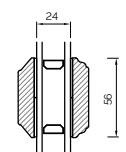

40MM BONDED BAR

56MM BONDED BAR

EXTERNAL GLAZED 92MM FRAME SECTIONS

HEAD AND SOLE

MULLION

JAMB

TRANSOM

INTERNAL GLAZED 68MM FRAME SECTIONS

HEAD AND SOLE

MULLION

JAMB

TRANSOM

BONDED BARS

25MM BONDED BAR

40MM BONDED BAR

56MM BONDED BAR

INTERNAL GLAZED 92MM FRAME SECTIONS

HEAD AND SOLE

MULLION

JAMB

TRANSOM