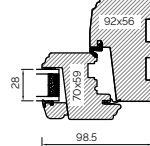

40MM BONDED BAR

56MM BONDED BAR

EXTERNAL GLAZED 92MM FRAME SECTIONS

HEAD AND SOLE

MULLION

JAMB

TRANSOM

INTERNAL GLAZED 68MM FRAME SECTIONS

HEAD AND SOLE

MULLION

JAMB

TRANSOM

BONDED BARS

25MM BONDED BAR

40MM BONDED BAR

56MM BONDED BAR

INTERNAL GLAZED 92MM FRAME SECTIONS

HEAD AND SOLE

MULLION

JAMB

TRANSOM