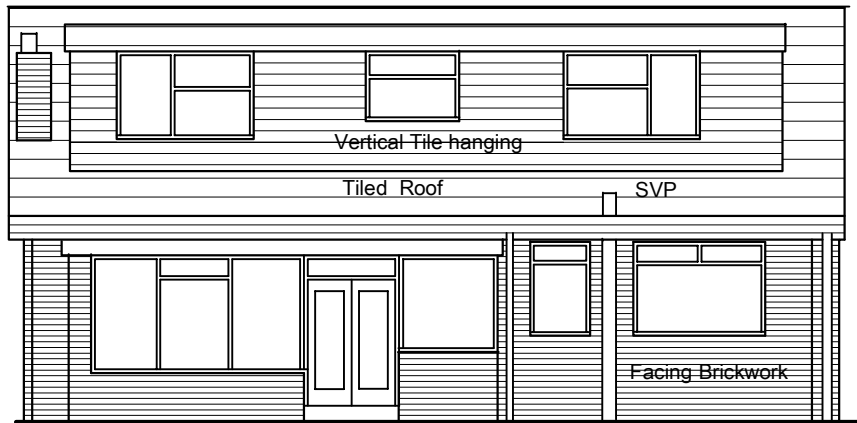

Existing Elevation A

Existing Elevation B

Existing Elevation C

Scale Bar 1:100

0m 1m 2 3 4 5 6 7 8 9 10

Proposed New Kitchen Extension

Location

Mr and Mrs I Spencer

12 Virgins Lane

Thornton L23 4UD

Drawing Title

Location Plan

Drg No **SPE 03**

Scale 1:100