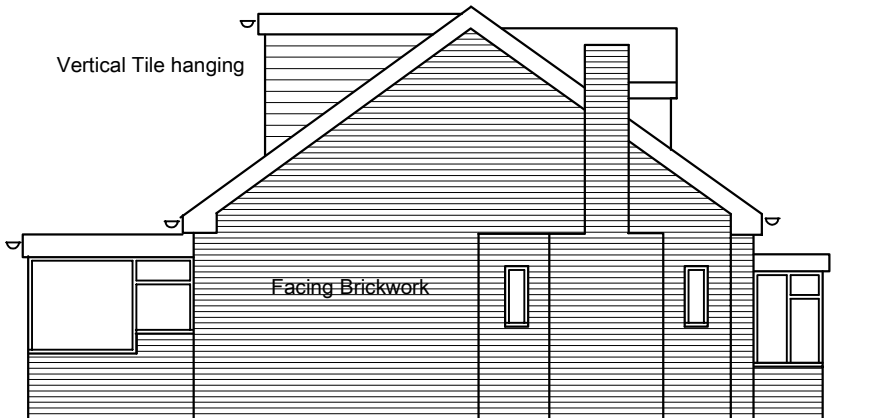

Existing Elevation A

Existing Elevation B

Existing Elevation C

Scale Bar 1:100

0m 1m 2 3 4 5 6 7 8 9 10

Proposed New Kitchen Extension

Location

Mr and Mrs I Spencer

12 Virgins Lane

Thornton L23 4UD

Drawing Title

Location Plan

Drg No **SPE 03**

Scale 1:100