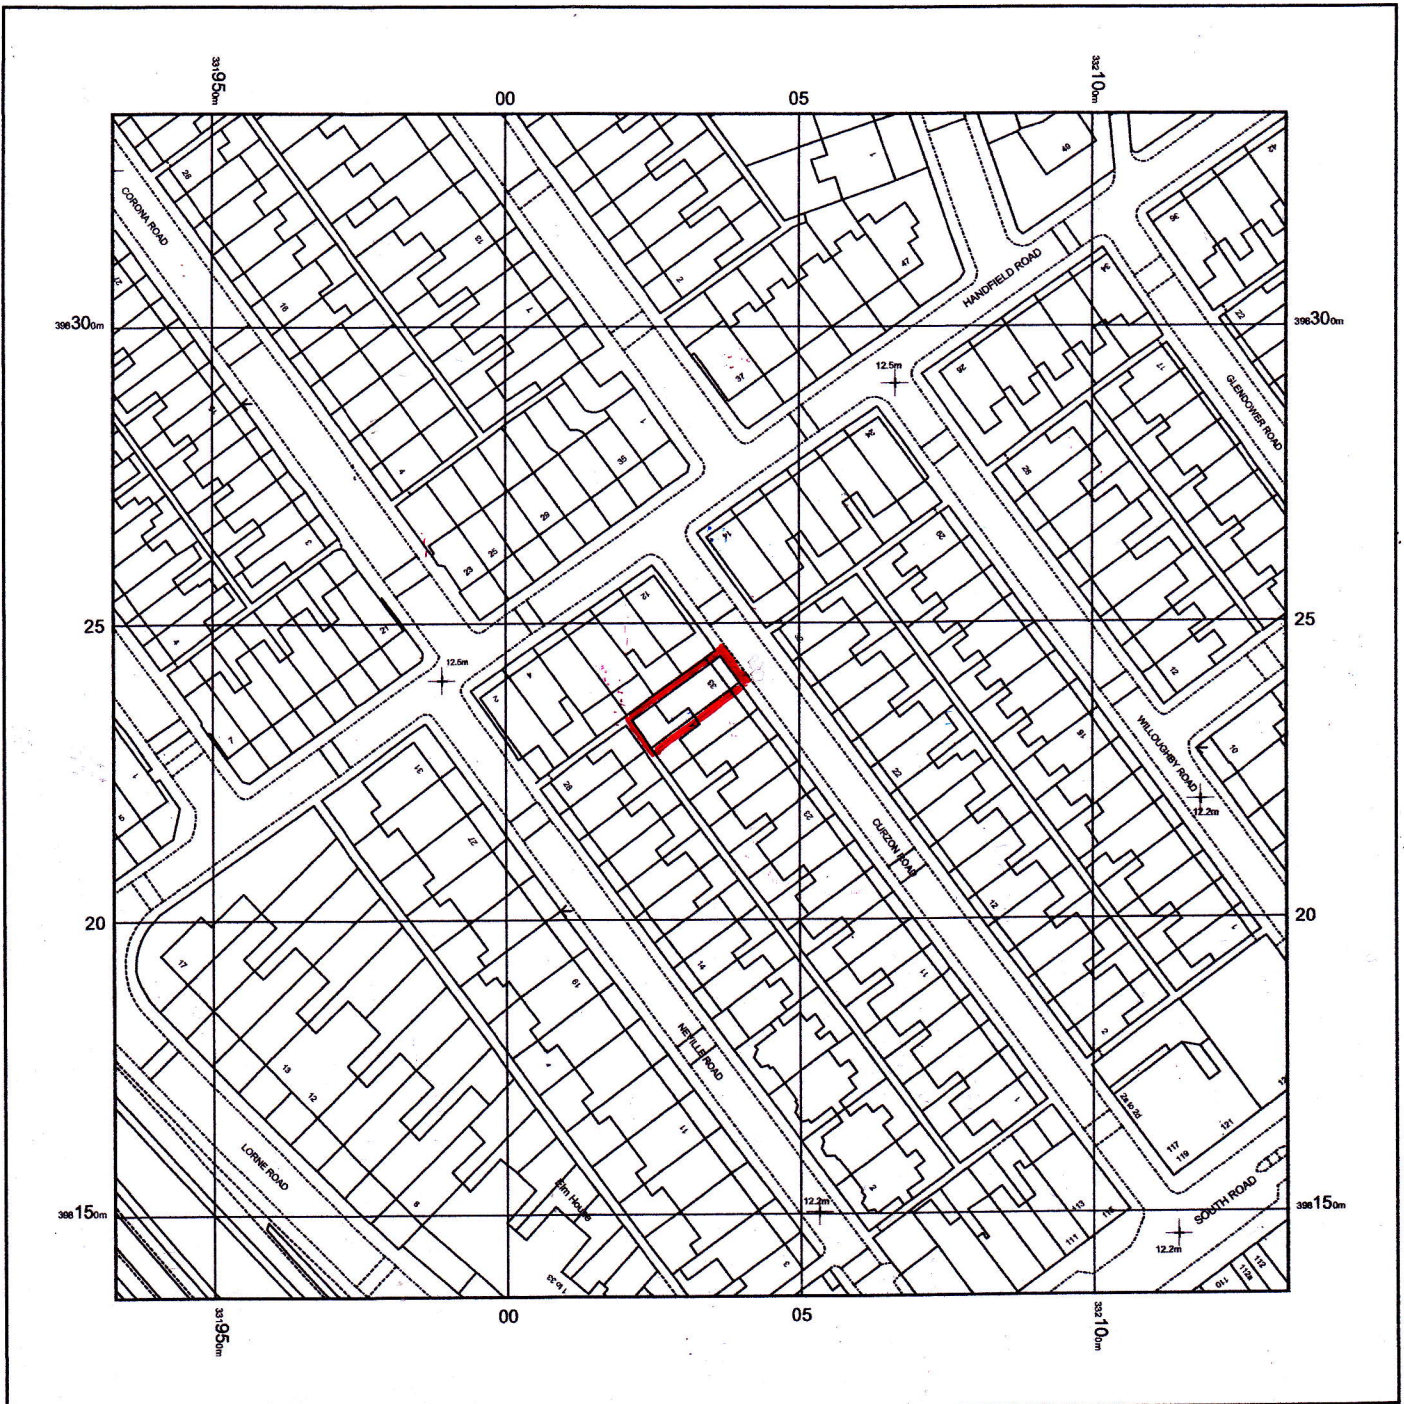

North

0m      1cm = 12.5m      62.5m

Scale 1:1250

© Crown copyright and database rights 2021 Ordnance Survey 100048957. The representation of road, track or path is no evidence of a boundary or right of way. The representation of features as lines is no evidence of a property boundary.

Supplied by: [www.ukmapcentre.com](http://www.ukmapcentre.com)  
 Serial No: 208473  
 Centre Coordinates: 332033, 398236  
 Production Date: 20/03/2021 18:02:51

*Location plan for;*  
 33 Curzon Road

*Scalebar metres*