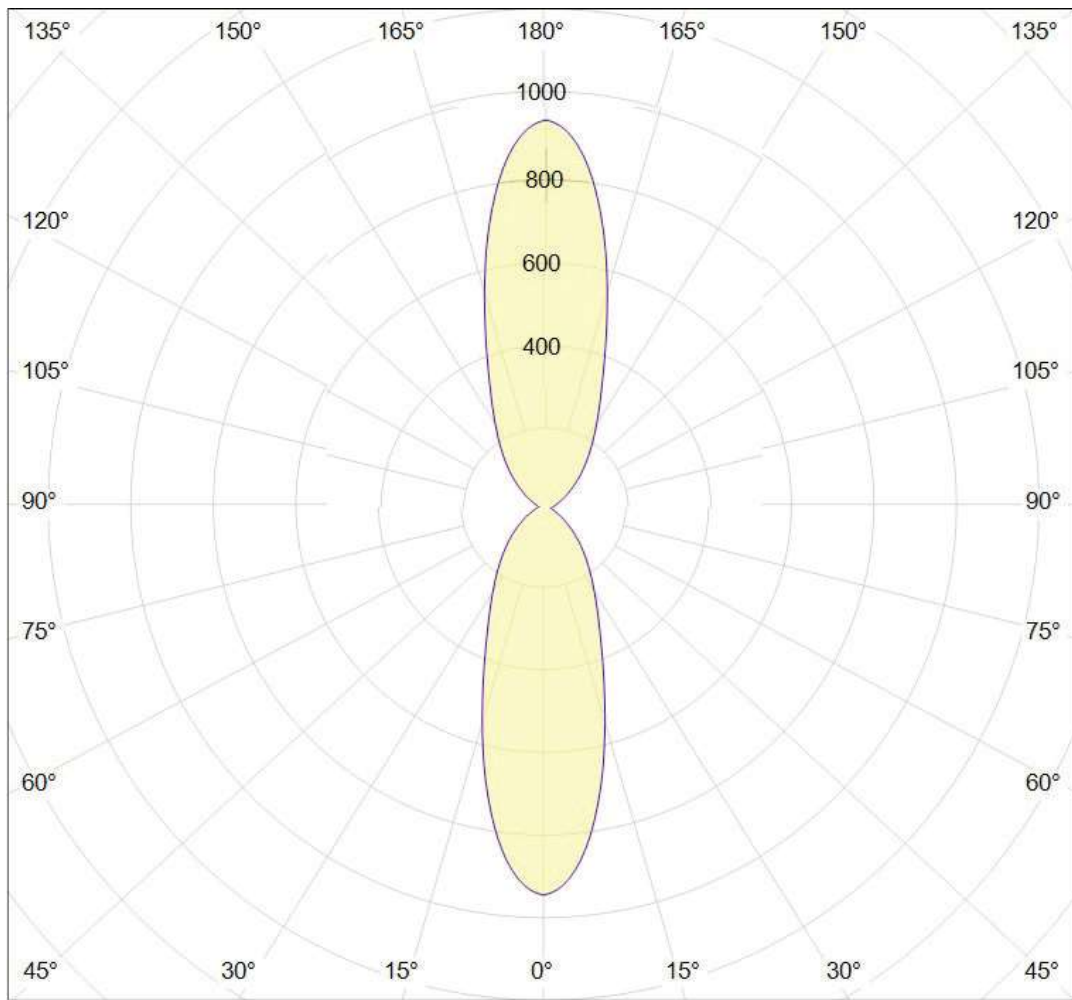

OPTIC	Clear Tempered Glass Diffuser
INSTALLATION	Surface Mounted
HEAT SINK	Aluminium
LED MODULE	Citizen / VS / Samsung / Tridonic
MODULE EFFECIENCY	>80lm/W (AC), >140lm/W (DC)
LUMINOUS FLUX	± 10 %
COLOR TEMPERATURES	2700K / 3000K / 4000K
DISTRIBUTION / BEAM ANGLES	24°, 36° (15° on request only for DC)
AMBIENT OPERATING TEMP	From -20°C to +50°C
COLOR RENDERING INDEX	CRI > 90
LIFETIME (L70B50)	50,000 hours
LED DRIVER	Integrated (AC), Meanwell / Tridonic (DC) (Integral)
SHAPE	–
POWER SUPPLY	Meanwell, Tridonic (Integral)
WARRANTY	5 years
OPTIONS	Dimming Only for DC

cd/klm

— C0 - C180 — C90 - C270

 $\eta = 100\%$ 

## MORE INFORMATION

MODEL	LED LUMEN (LM)	LED POWER (W)	DIMENSIONS L/Ø X W X H (MM)
TLX-6066 A	760 x 2	9.5 x 2	100 x 135 x 235
TLX-6066 B	2482 x 2	17.0 x 2	150 x 215 x 419

- LED Module nominal Lumen & Power Driven @ 500mA / 3000K for DC
- Customized Lumen & Power can be achieved