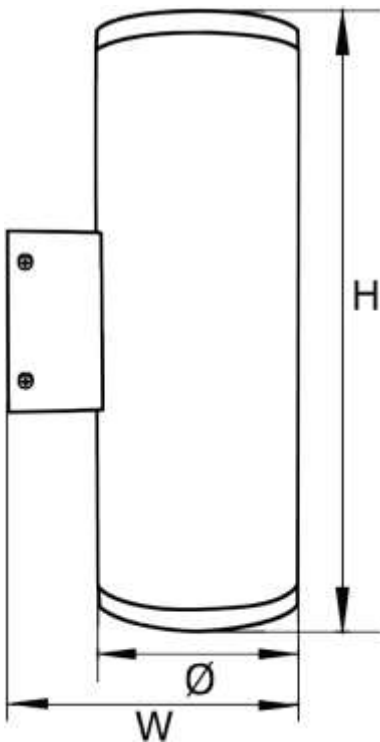

OPTIC	Clear Tempered Glass Diffuser
INSTALLATION	Surface Mounted
HEAT SINK	Aluminium
LED MODULE	Citizen / VS / Samsung / Tridonic
MODULE EFFECIENCY	>80lm/W (AC), >140lm/W (DC)
LUMINOUS FLUX	± 10 %
COLOR TEMPERATURES	2700K / 3000K / 4000K
DISTRIBUTION / BEAM ANGLES	24°, 36° (15° on request only for DC)
AMBIENT OPERATING TEMP	From -20°C to +50°C
COLOR RENDERING INDEX	CRI > 90
LIFETIME (L70B50)	50,000 hours
LED DRIVER	Integrated (AC), Meanwell / Tridonic (DC) (Integral)
SHAPE	–
POWER SUPPLY	Meanwell, Tridonic (Integral)
WARRANTY	5 years
OPTIONS	Dimming Only for DC