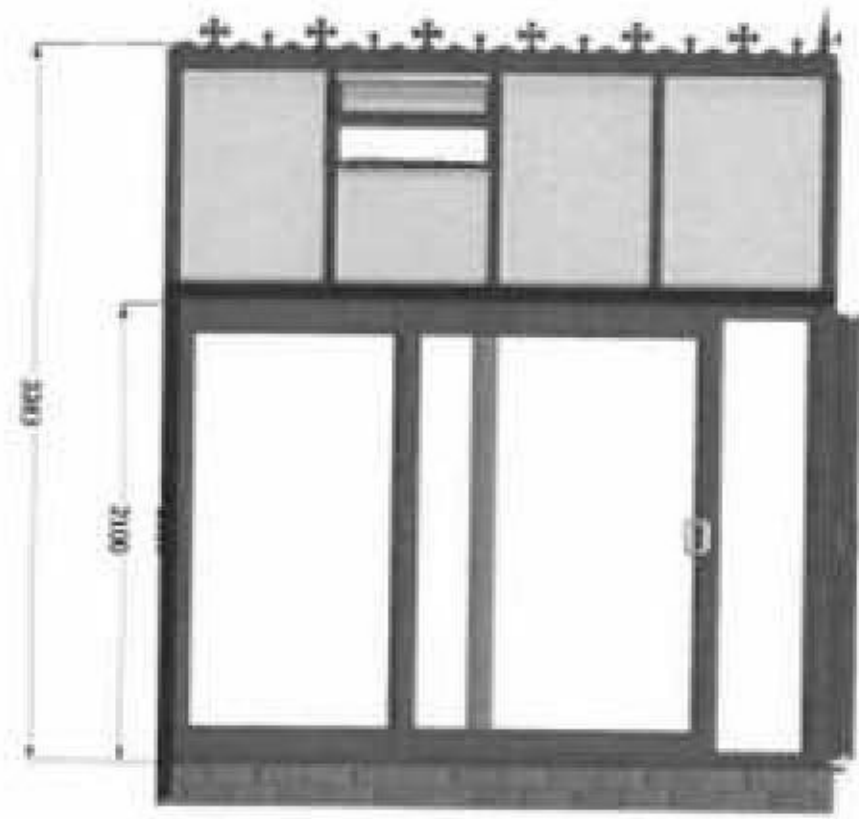

Prior approval

10 North Acres

Willisham

IP8 4SS

(W1)

(W2)

(W3)

Span: 4000 mm  
 Projection: 3000 mm  
 Colour: Grey Foil on Grey Foil  
 Glazing: Conservaglass SMG Neutral