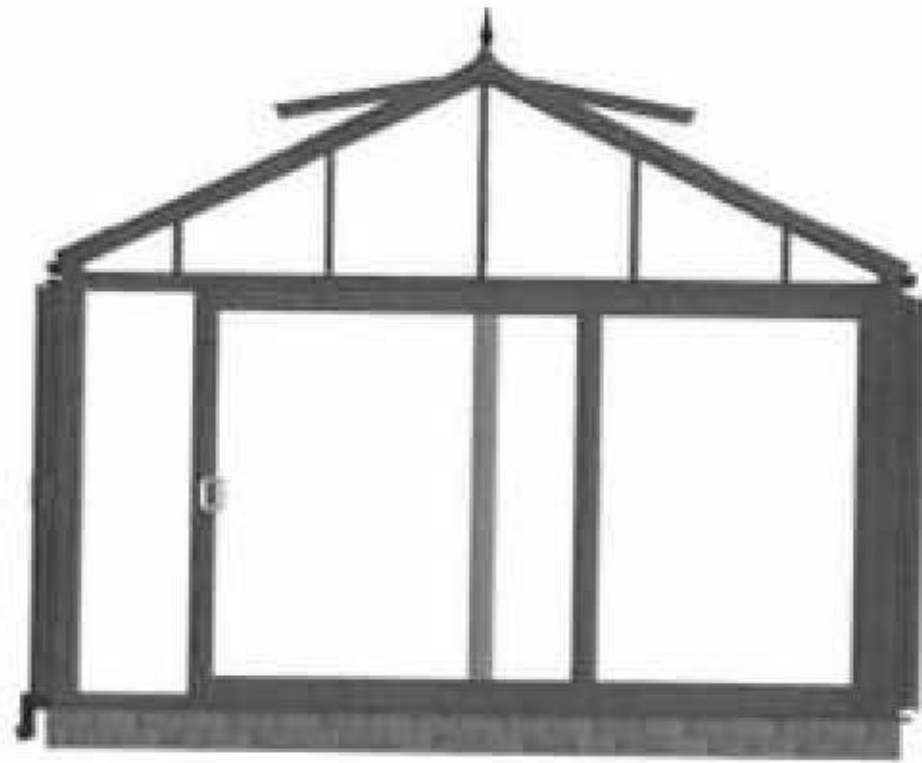

Prior approval

10 North Acres

Willisham

IP8 4SS

(W1)

(W2)

(W3)

Span: 4000 mm  
 Projection: 3000 mm  
 Colour: Grey Foil on Grey Foil  
 Glazing: Conservaglass SMG Neutral