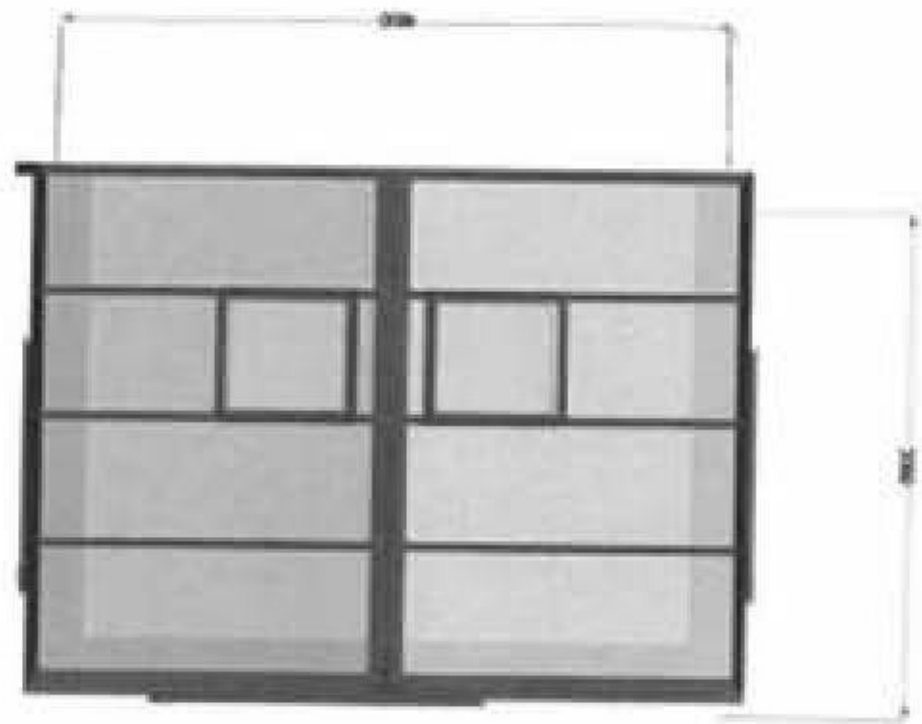

Prior approval

10 North Acres

Willisham

IP8 4SS

(W1)

(W2)

(W3)

Span: 4000 mm  
 Projection: 3000 mm  
 Colour: Grey Foil on Grey Foil  
 Glazing: Conservaglass SMG Neutral