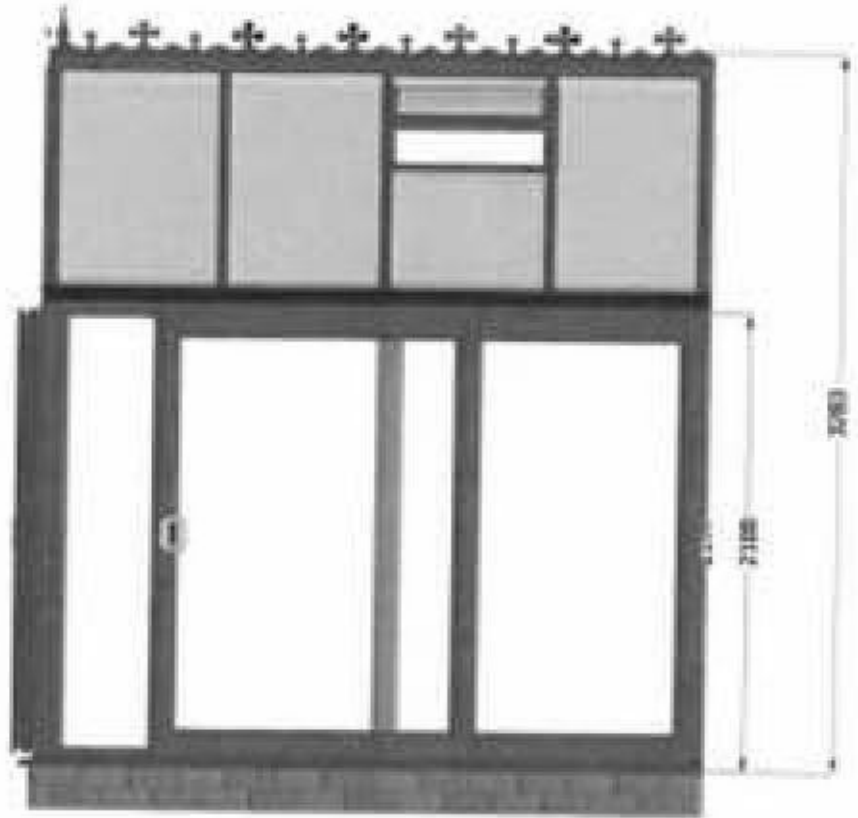

Prior approval

10 North Acres

Willisham

IP8 4SS

(W1)

(W2)

(W3)

Span: 4000 mm  
 Projection: 3000 mm  
 Colour: Grey Foil on Grey Foil  
 Glazing: Conservaglass SMG Neutral