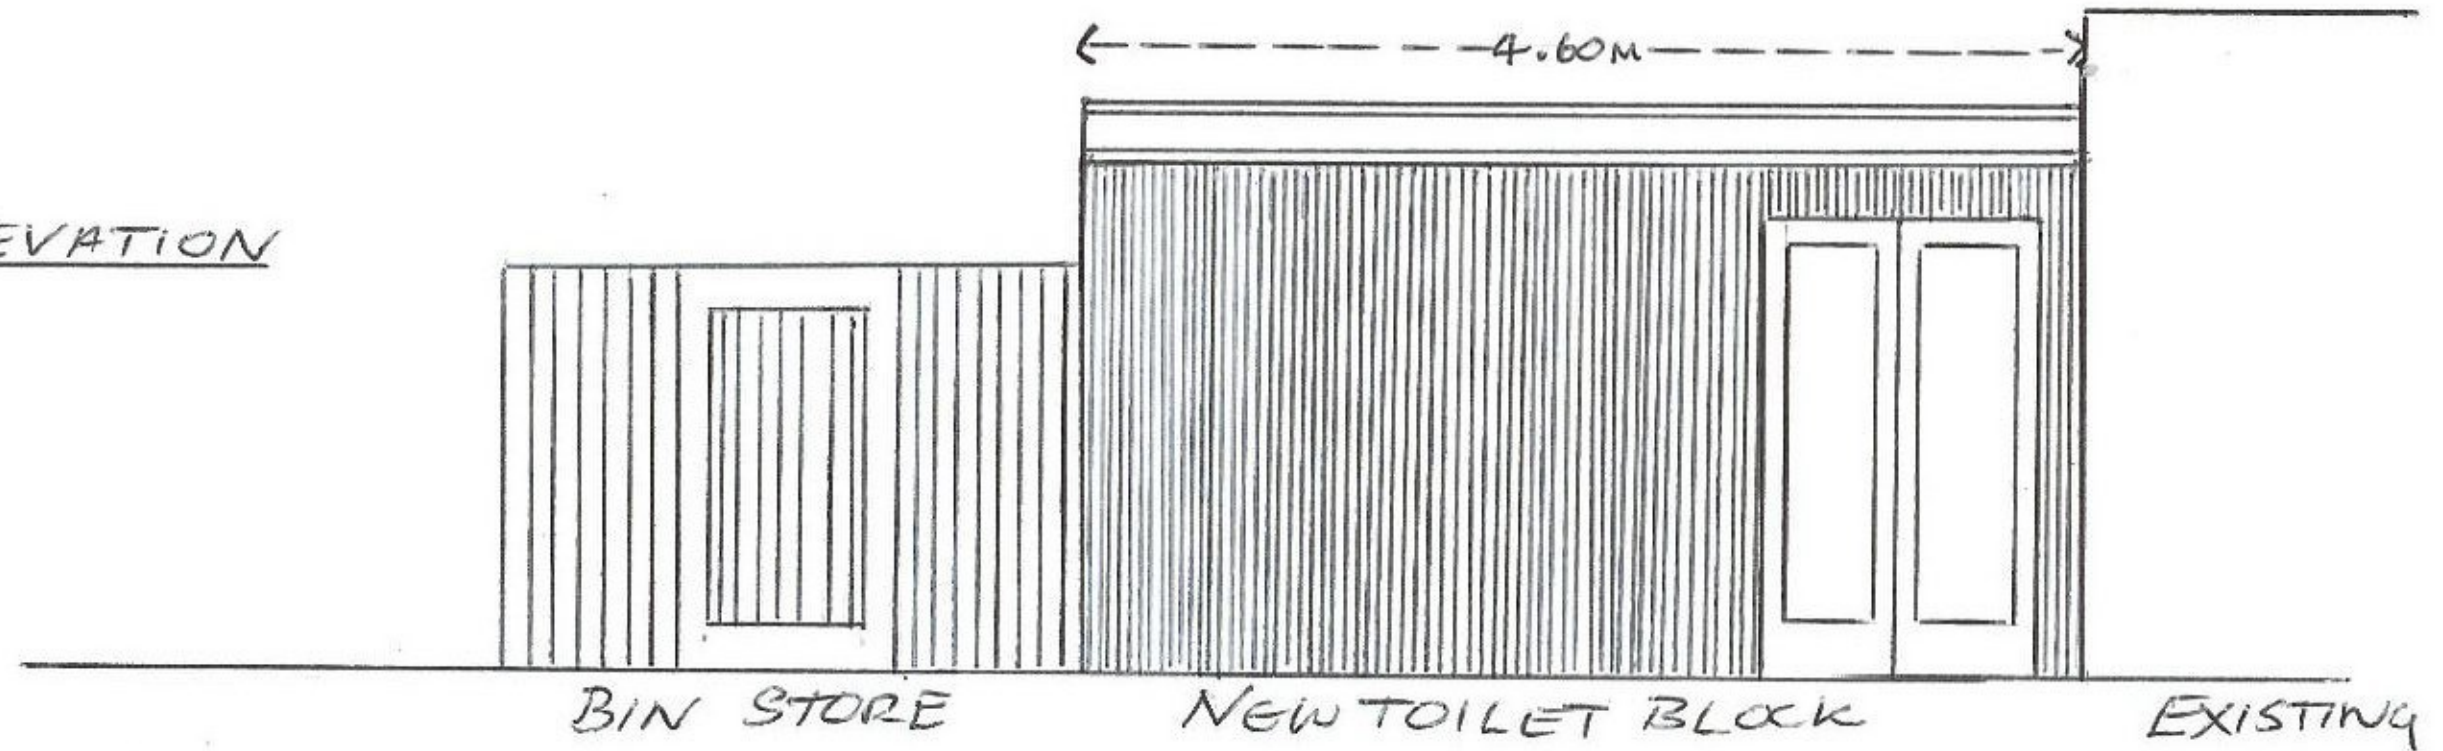

THE CHEQUERS 20 THE STREET, ERISWELL

SUFFOLK IP27 9BH

NORTH ELEVATION

SOUTH ELEVATION

SCALE 1:50

DOCUMENT REF: CQS 4