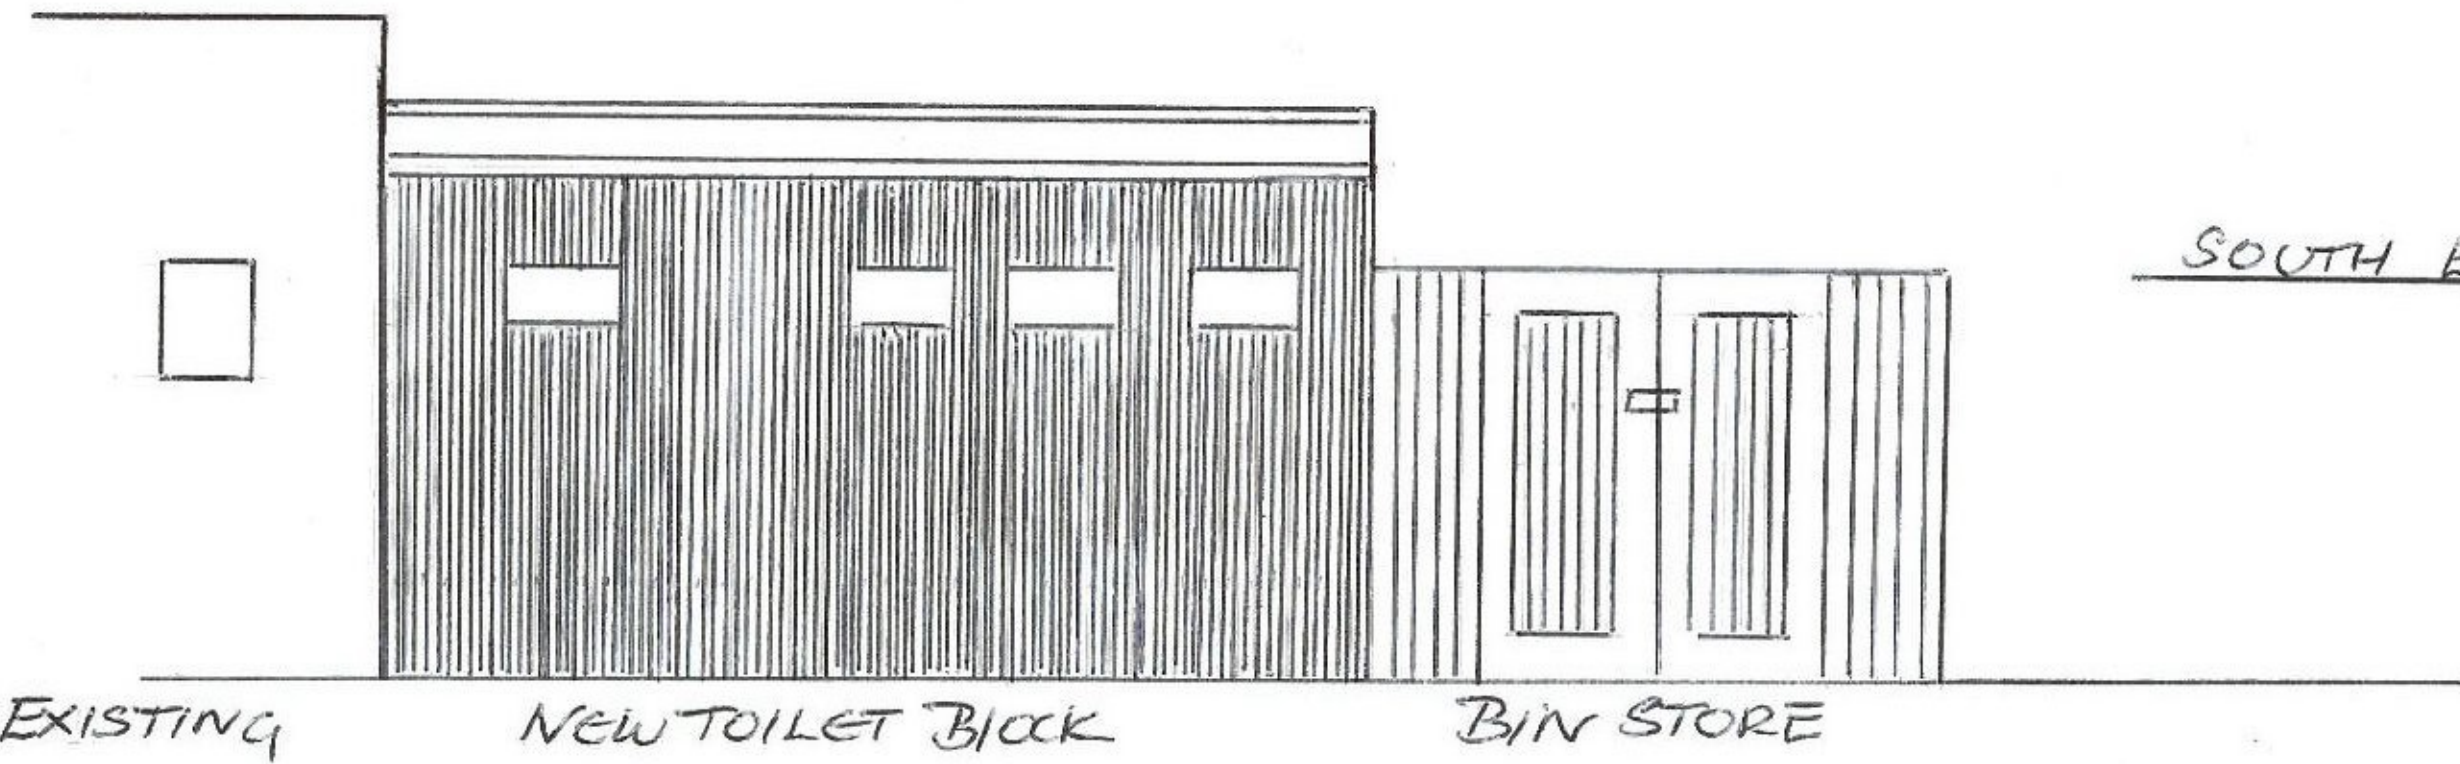

THE CHEQUERS 20 THE STREET, ERISWELL

SUFFOLK IP27 9BH

NORTH ELEVATION

SOUTH ELEVATION

SCALE 1:50

DOCUMENT REF: CQS 4