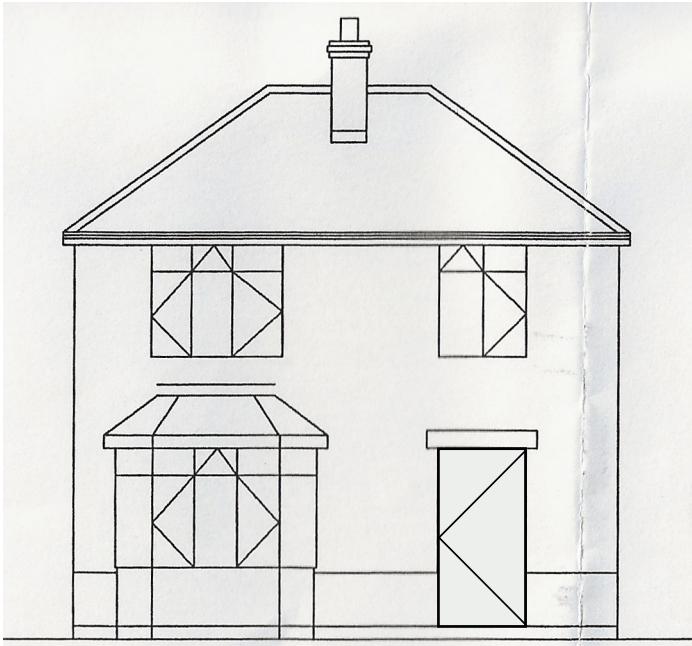

91 VICTORIA ROAD, ALTON GU34 2DE
JOANNE CHAMPION
0771 313 8538
joannechampion@outlook.com

PROPOSED FRONT ELEVATION

PROPOSED:
COMPOSITE EXTERNAL DOOR PARTIAL
GLAZED WITH OBSCURED GLASS.
DOUBLED GLAZED
TO REPLACE EXISITING WINDOW