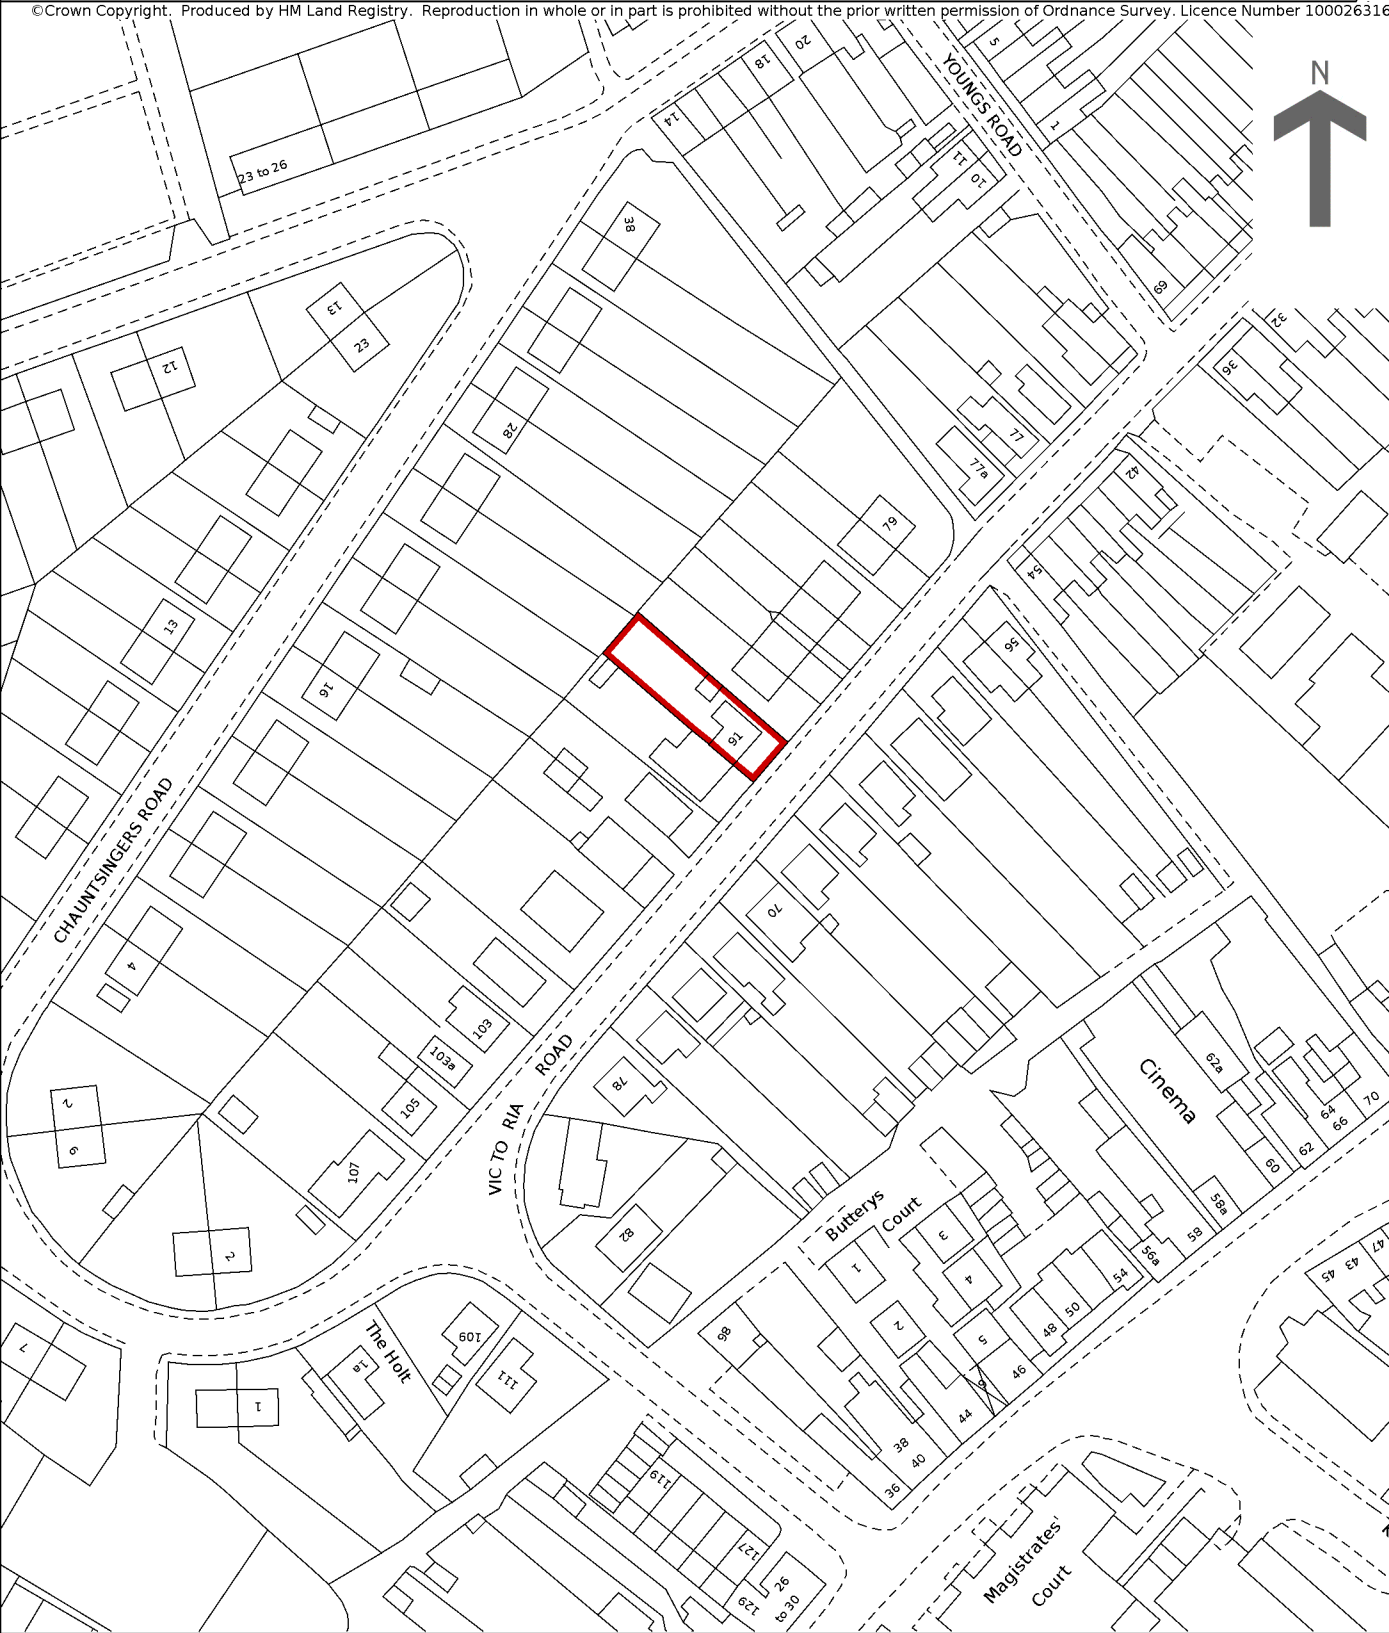

HM Land Registry Current title plan

Title number **HP583523**
Ordnance Survey map reference **SU7139NE**
Scale **1:1250 enlarged from 1:2500**
Administrative area **Hampshire : East
Hampshire**

© Crown Copyright. Produced by HM Land Registry. Reproduction in whole or in part is prohibited without the prior written permission of Ordnance Survey. Licence Number 100026316

This is a copy of the title plan on 13 APR 2021 at 17:26:46. This copy does not take account of any application made after that time even if still pending in HM Land Registry when this copy was issued.

HM Land Registry endeavours to maintain high quality and scale accuracy of title plan images. The quality and accuracy of any print will depend on your printer, your computer and its print settings. This title plan shows the general position, not the exact line, of the boundaries. It may be subject to distortions in scale. Measurements scaled from this plan may not match measurements between the same points on the ground.