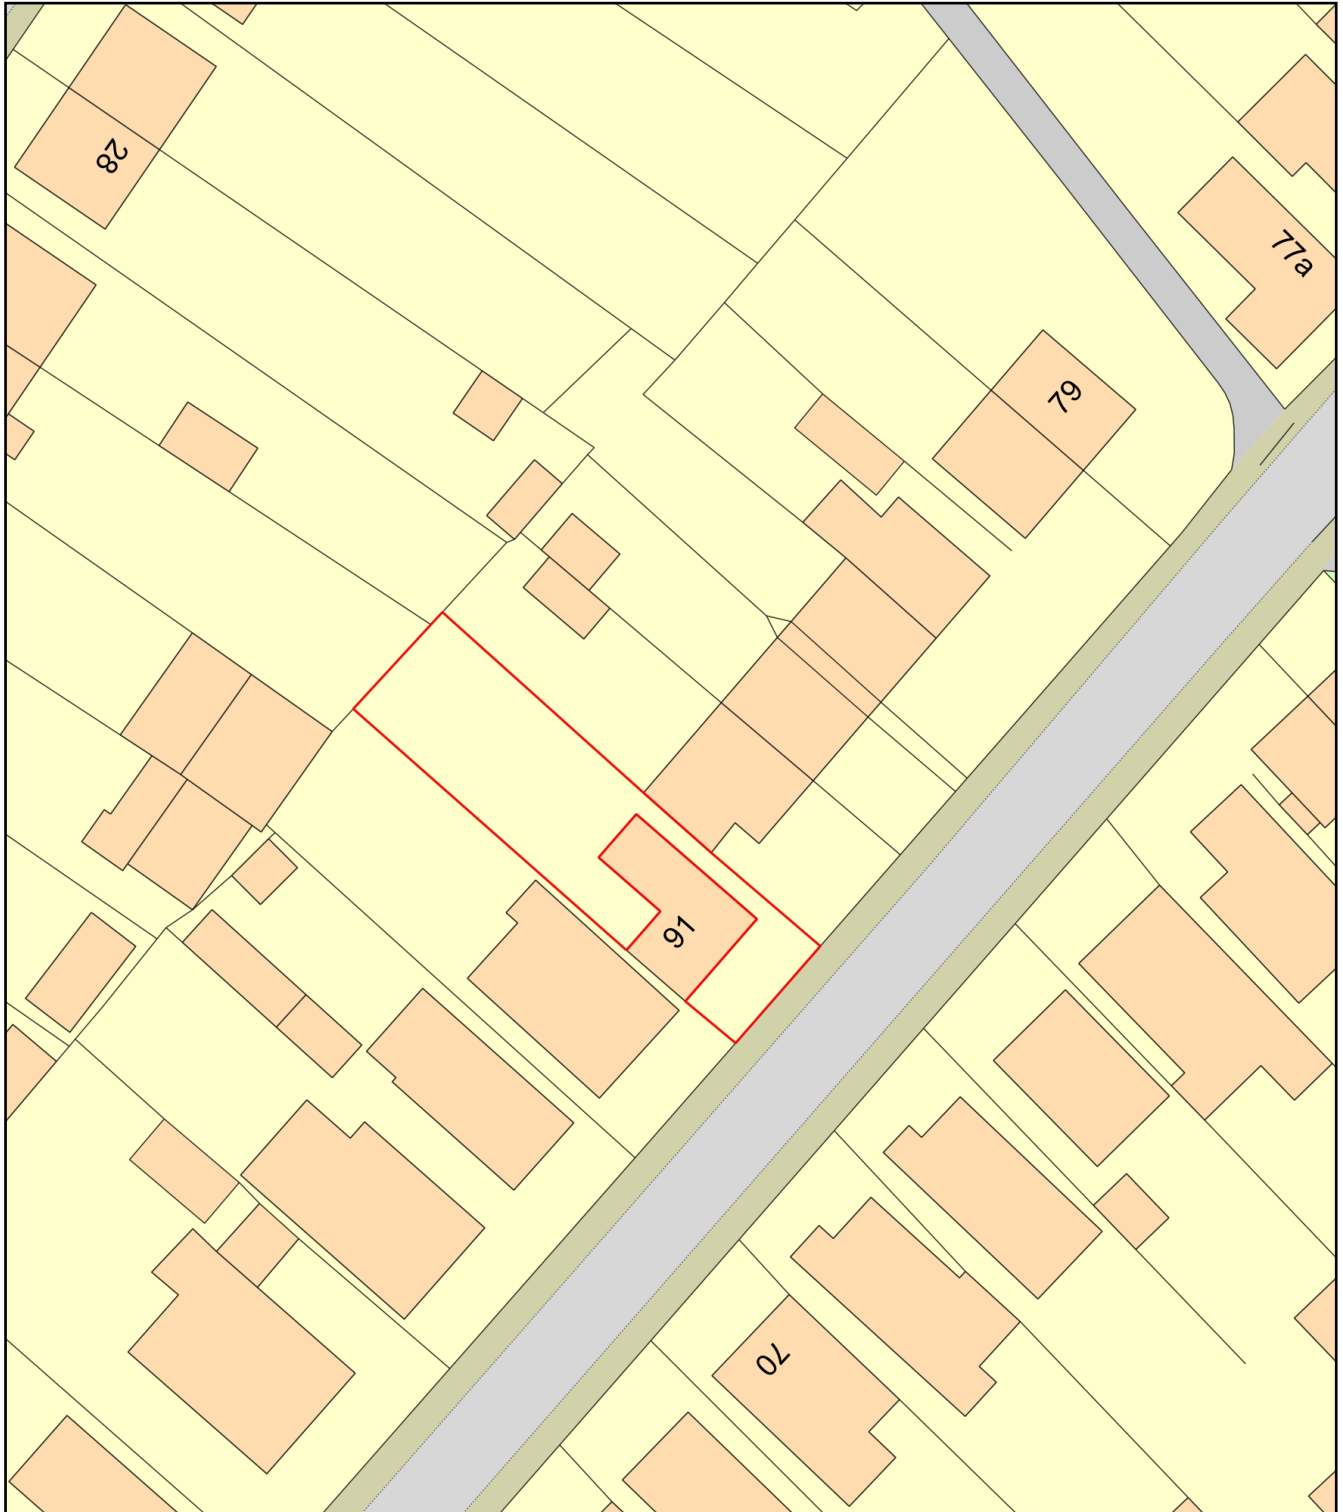

Block Plan - Site Plan

Plan Produced for: EHDC

Date Produced: 21 Mar 2021

Plan Reference Number: TQRQM21080134704778

Scale: 1:500 @ A4