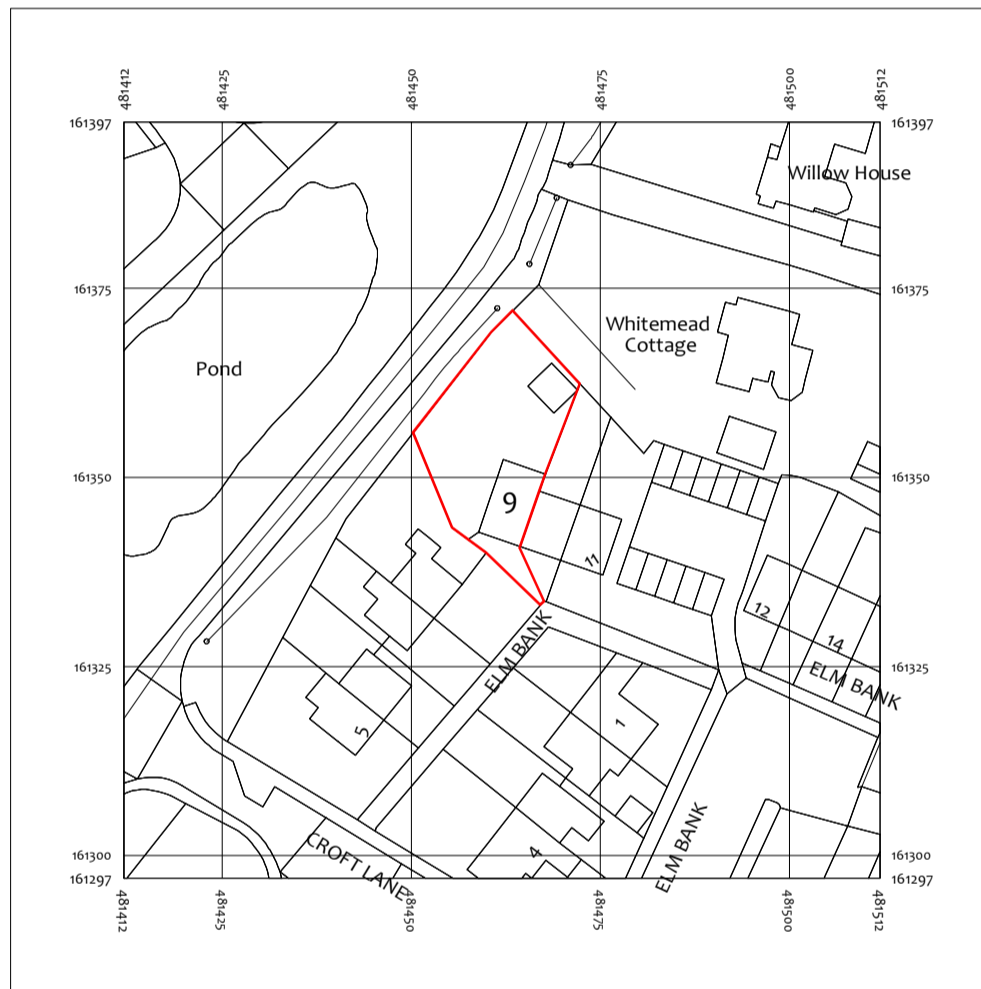

Ordnance Survey (R) UKmapcentre.com

Serial Number : 203729

(c) Crown copyright and database right 2021
Ordnance Survey License: 100048957

Title : Site location plan
Scale : 1:1250 @ A4
Date : 04/11/2020
Issue : A
Drg No 3102-11