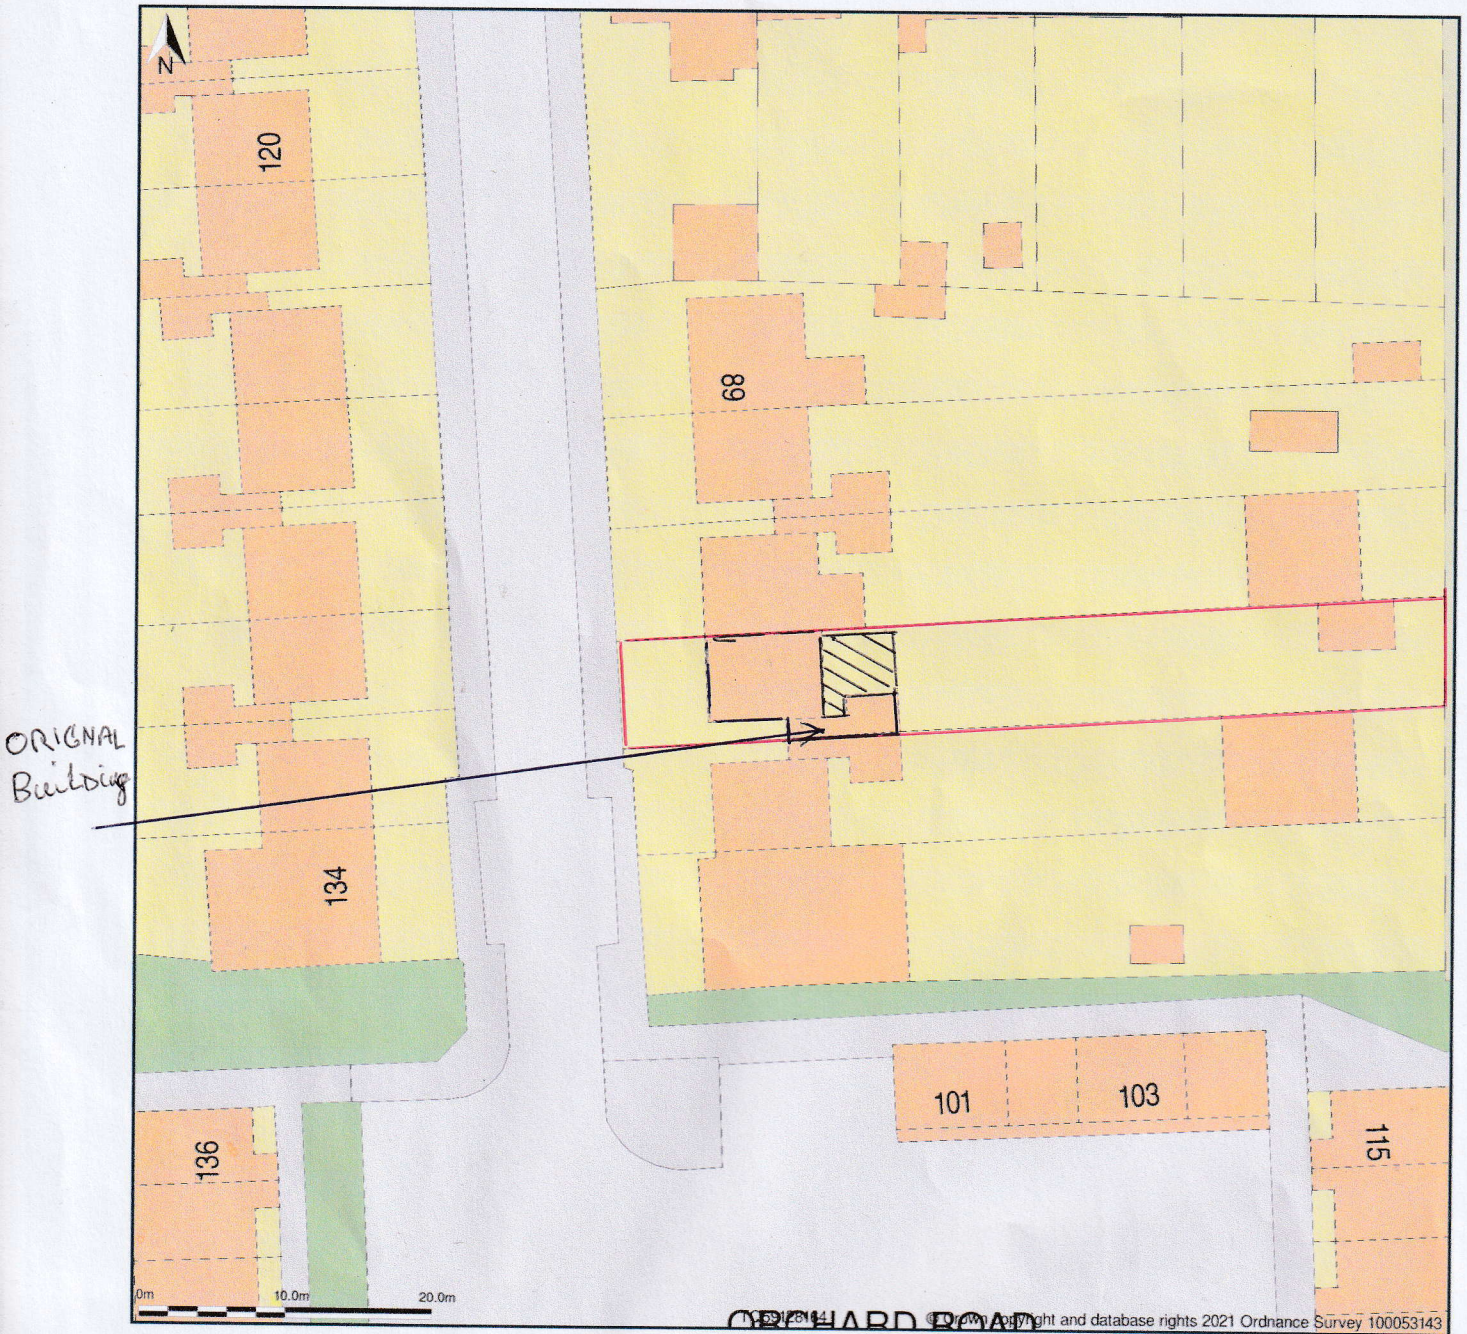

PROPOSED CONSERVATORY DG' 40F5  
95, Orchard Road, South Ockendon, Thurrock, RM15 6HJ

Block Plan shows area bounded by: 559077.01, 181595.04 559167.01, 181685.04 (at a scale of 1:500), OSGridRef: TQ59128164. The representation of a road, track or path is no evidence of a right of way. The representation of features as lines is no evidence of a property boundary.

Produced on 20th Mar 2021 from the Ordnance Survey National Geographic Database and incorporating surveyed revision available at this date. Reproduction in whole or part is prohibited without the prior permission of Ordnance Survey. © Crown copyright 2021. Supplied by [www.buyaplan.co.uk](http://www.buyaplan.co.uk) a licensed Ordnance Survey partner (100053143). Unique plan reference: #00613258-A2418B