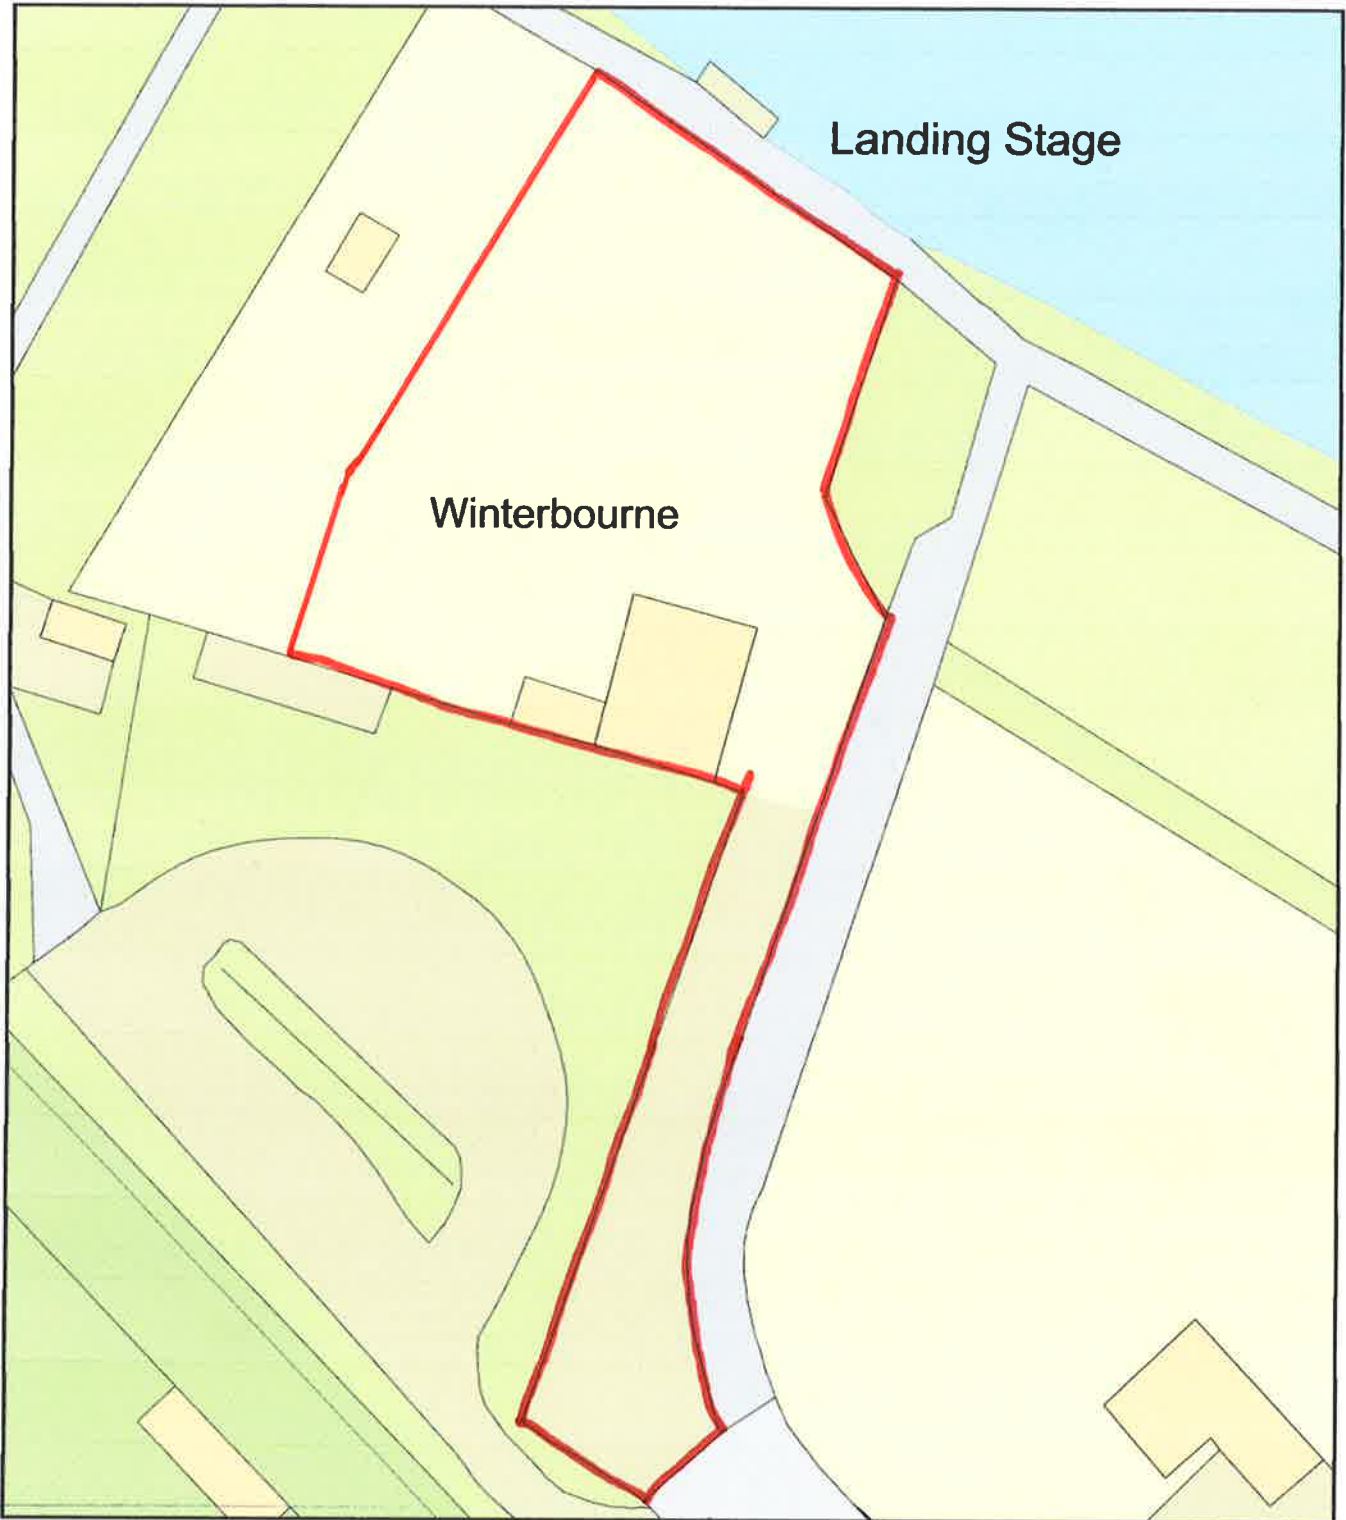

Winterbourne, Berries Road,, Cookham SL6 9SD

RECEIVED

ReQuestaPlan  
27 MAR 2021

BERRIES ROAD.

Plan Produced for: David Edmondson  
Date Produced: 11 Mar 2021  
Plan Reference Number: TQRQM21070131438748  
Scale: 1:500 @ A4

PLANNING