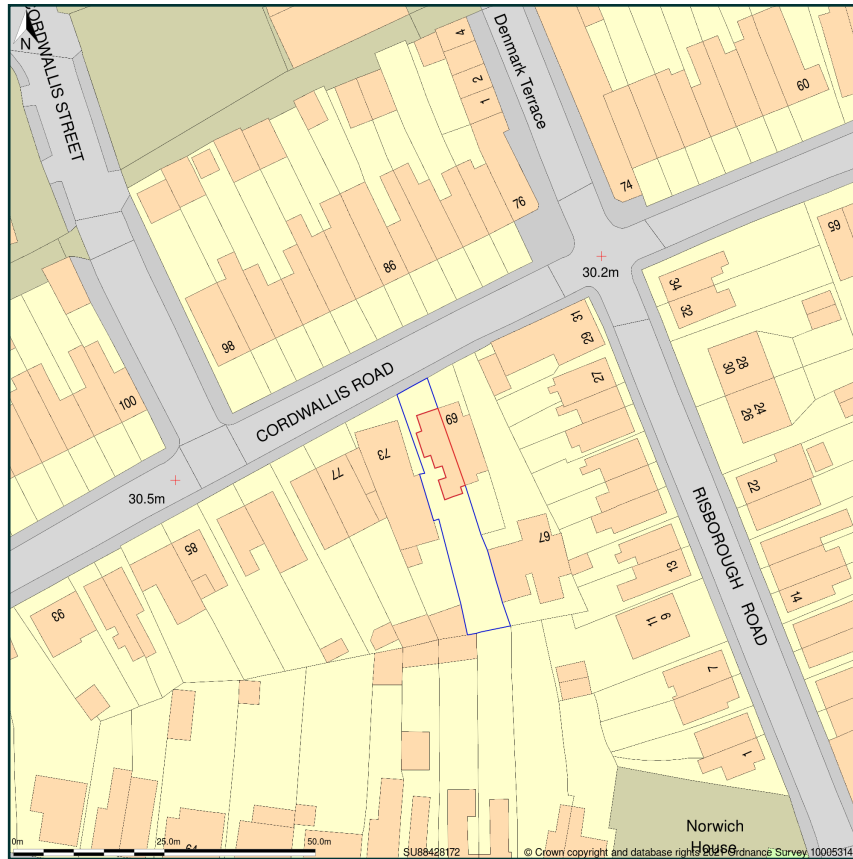

71, Cordwallis Road, Maidenhead, Windsor And Maidenhead, SL6 7BD

Site Plan shows area bounded by: 488359.17, 181655.18 488500.59, 181796.6 (at a scale of 1:1250), OSGridRef: SU88428172. The representation of a road, track or path is no evidence of a right of way. The representation of features as lines is no evidence of a property boundary.

Produced on 15th Apr 2021 from the Ordnance Survey National Geographic Database and incorporating surveyed revision available at this date. Reproduction in whole or part is prohibited without the prior permission of Ordnance Survey. © Crown copyright 2021. Supplied by www.buyaplan.co.uk a licensed Ordnance Survey partner (100053143). Unique plan reference: #00622374-7F43FC