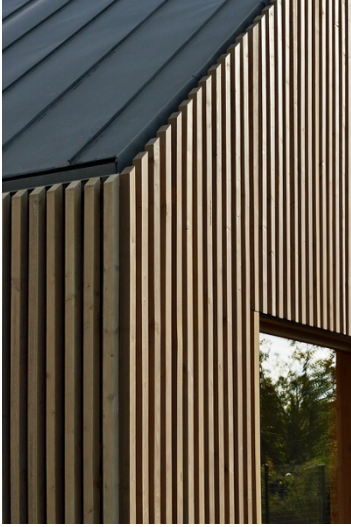

The Barn - Materials Palette

Walls: Vertical Siberian Larch Cladding

- Left to weather naturally

Walls: Natural Random Rubble Stone

- Sourced from local quarry

Walls: Vertical Oak Cladding

- Left to weather

Standing Seam Metal Roof (Natural Slate Colour)