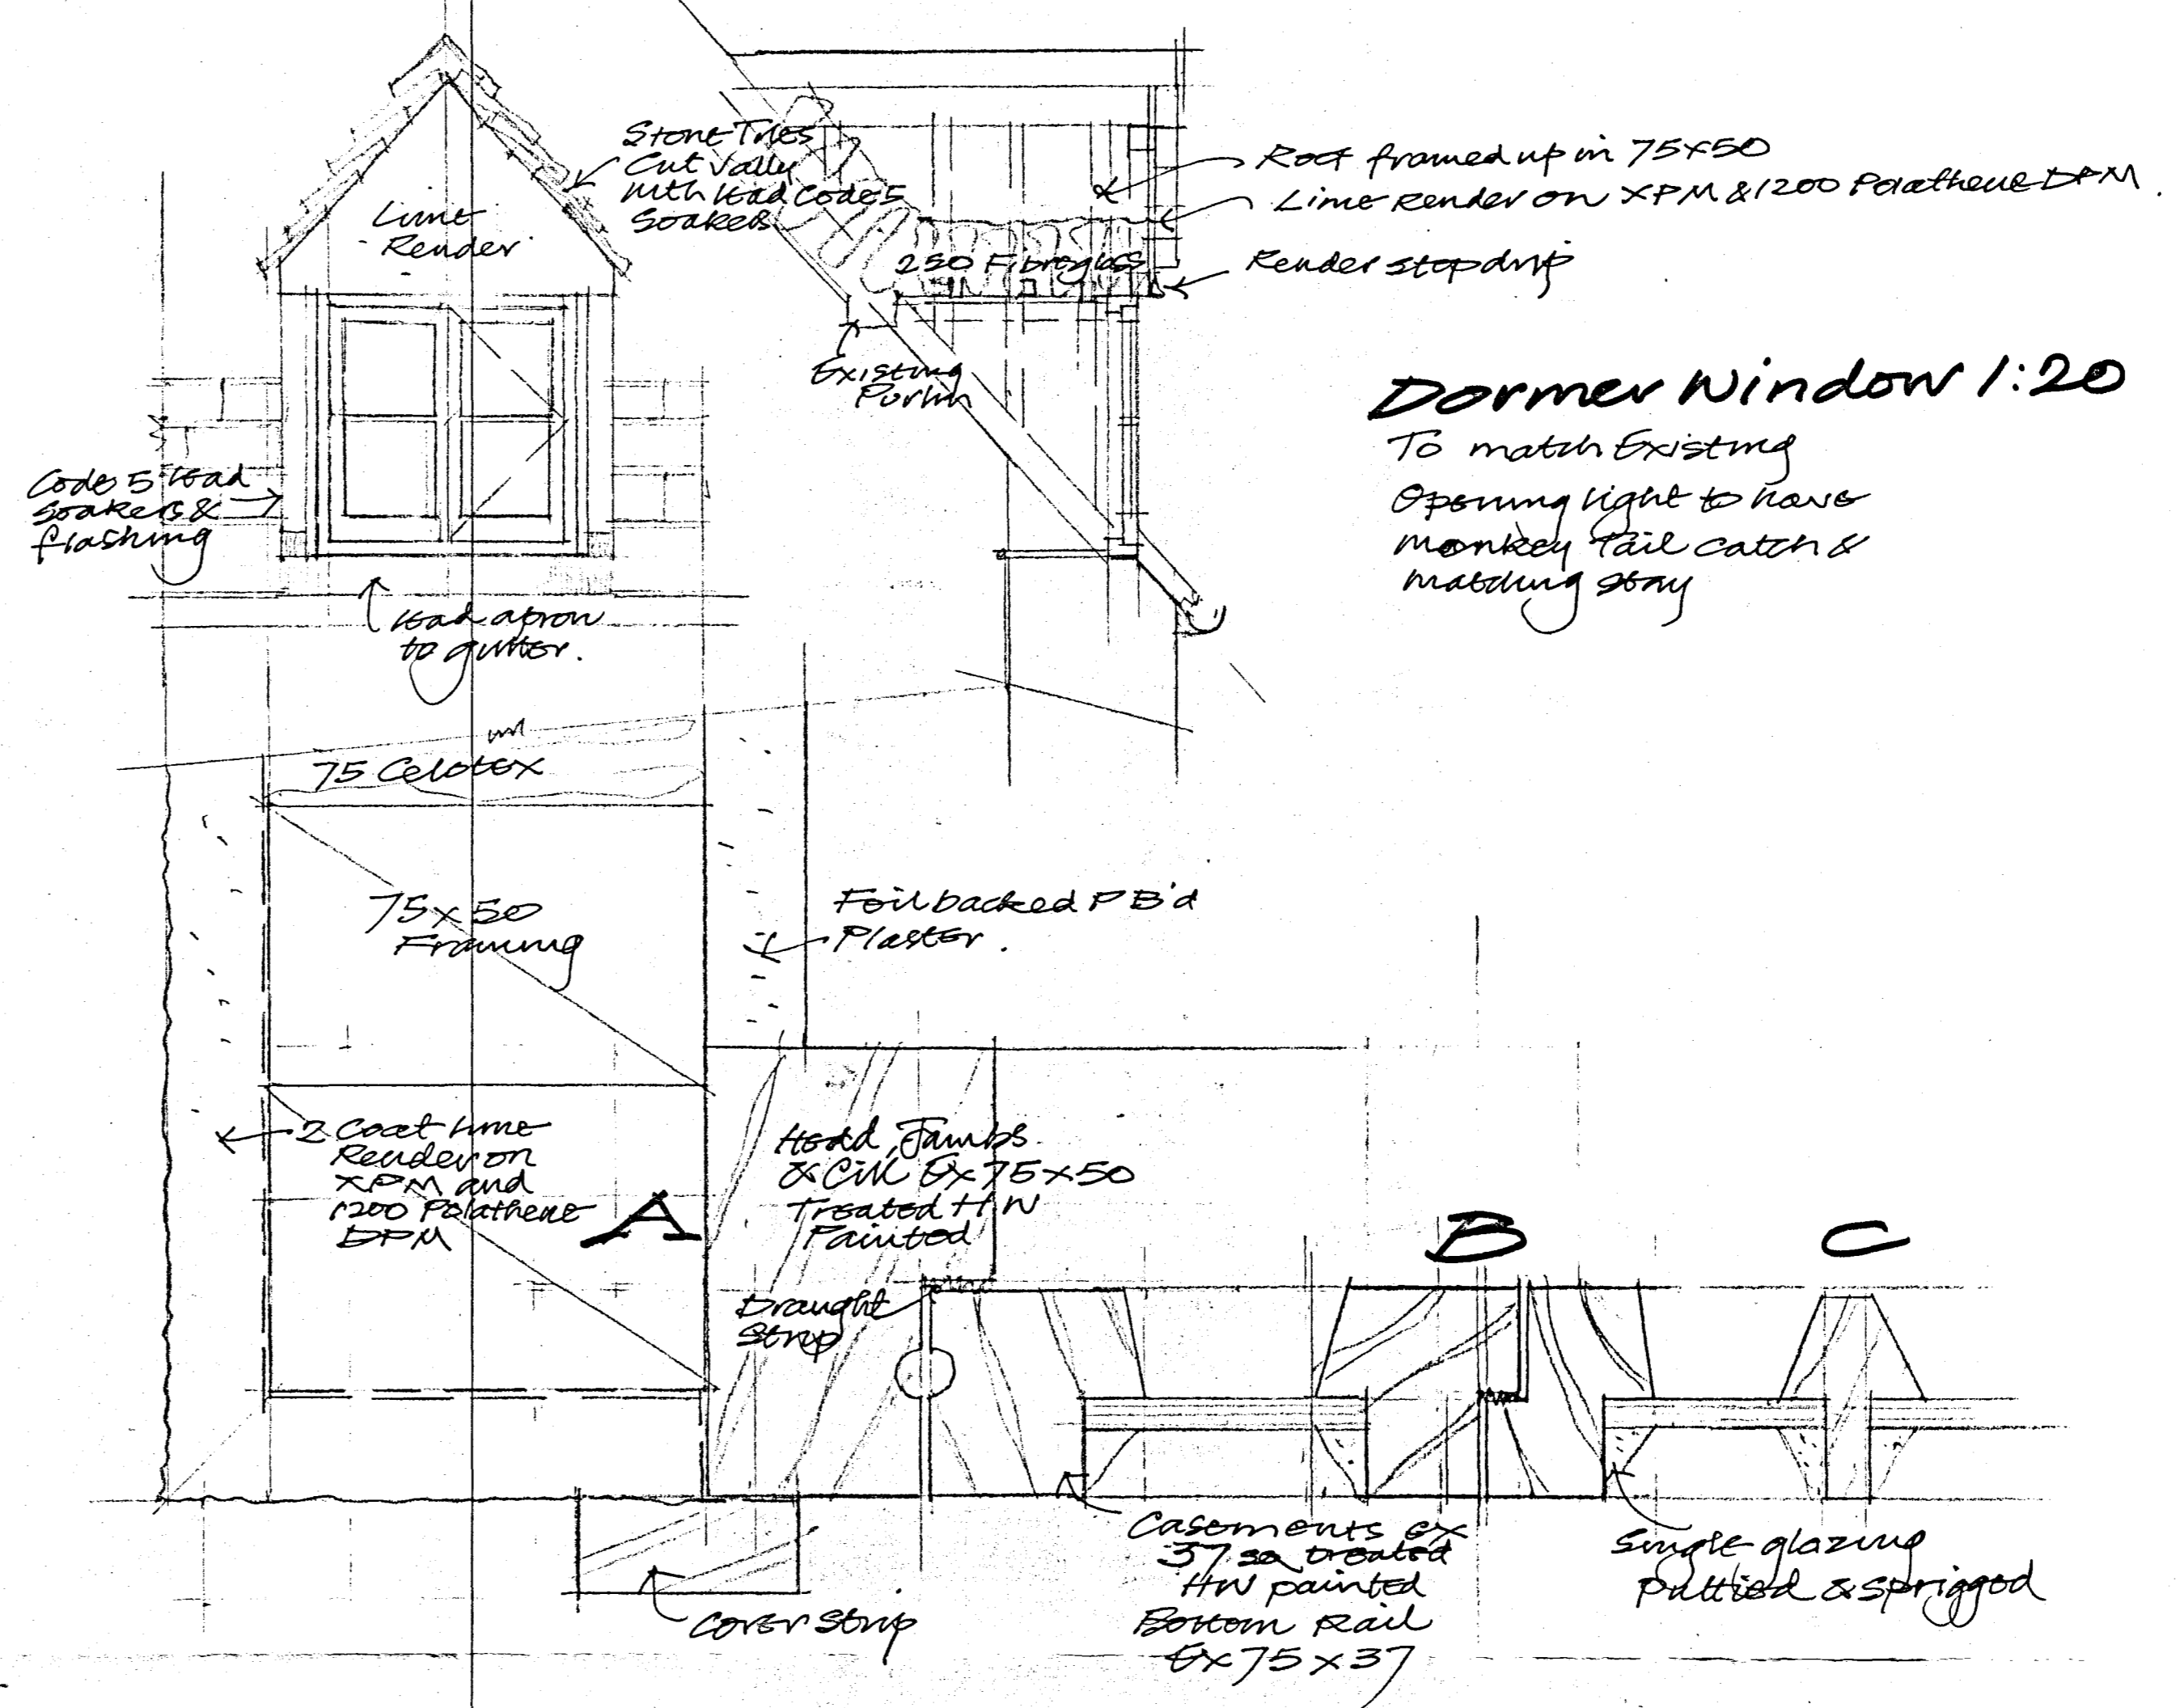

Drawing Room 1:20
 Standard Metal window Section
 Powder coated Black with diamond
 Stripping, Knob Bow handles &
 shepherds crook stay

Laundry Boot Room
 As Drawing Room for Casements.
 * Take existing Stone at any
 & check reasonable sections
 before ordering.

Dormer Window 1:20
 To match Existing
 Opening light to have
 monkey tail catch &
 mablung stay

Extract vents thro stone walls 1:5

Mr. & Mrs. T. Perry
 Casals Close
 Saintbury, Glos.
 Stone Mullioned
 Windows, Timber Dormer
 & Extract Vents
 3 July 2012 T.P.15