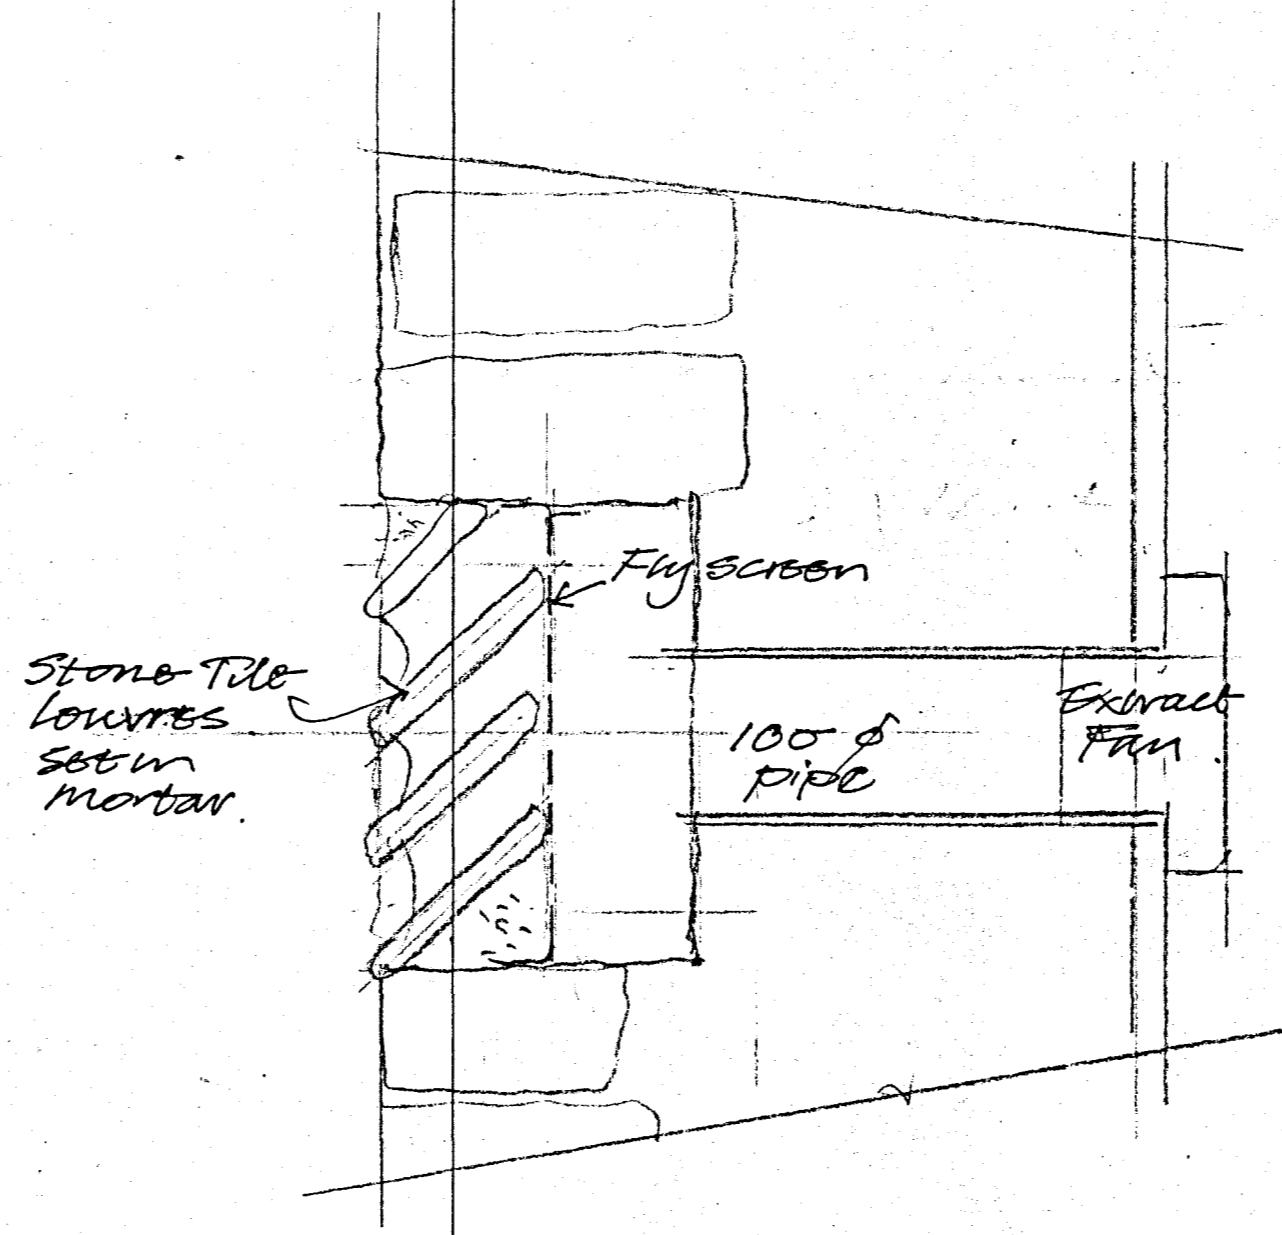

Drawing Room 1:20
 Standard Metal window Section
 Powder coated Black with diamond
 Stripping, Knob Bow handles &
 shepherds crook stay

Laundry Boot Room
 As Drawing Room for Casements.
 * Take existing Stone at any
 & check reasonable sections
 before ordering.

Dormer Window 1:20
 To match Existing
 Opening light to have
 monkey tail catch &
 mablung stay

Extract vents thro stone walls 1:5

Mr. & Mrs. T. Perry
 Casals Close
 Saintbury, Glos.
 Stone Mullioned
 Windows, Timber Dormer
 & Extract Vents
 3 July 2012 T.P.15