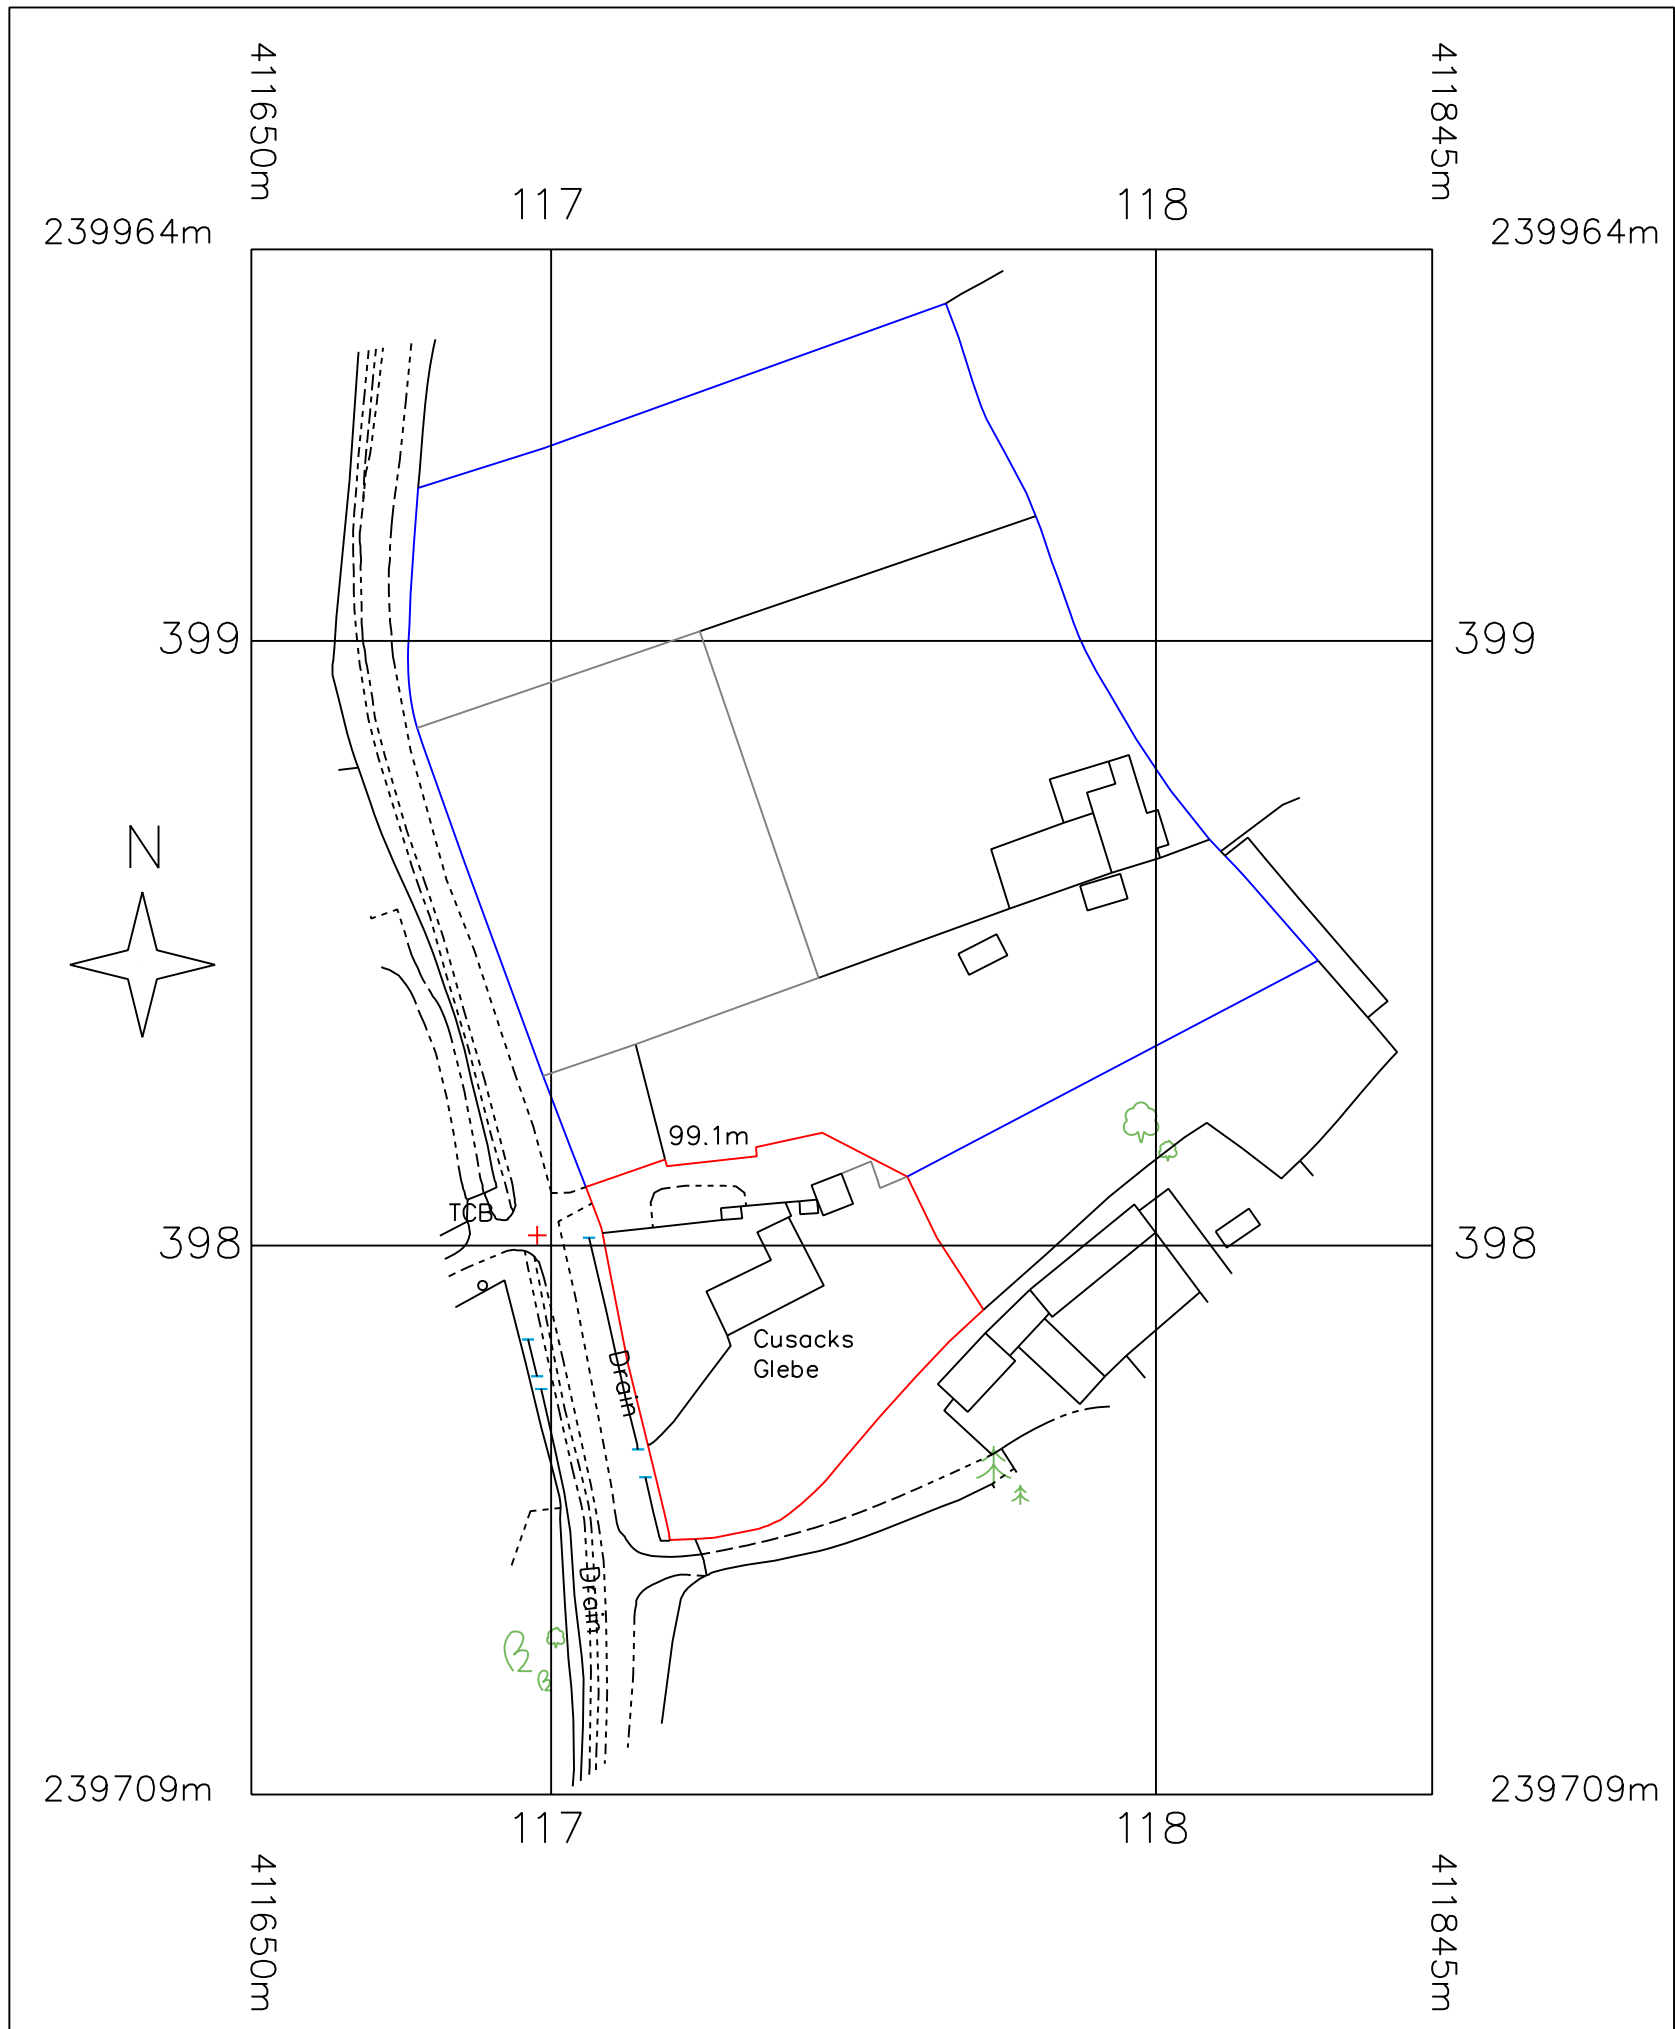

Location Plan
Cusacks Glebe
Saintbury, Broadway,
Gloucestershire. WR12 7PX.

Scale 1-1250 on A3

Metres

© Crown Copyright and database rights 2020 OS 100035409
Reproduction in whole or in part is prohibited
without the prior permission of Ordnance Survey.