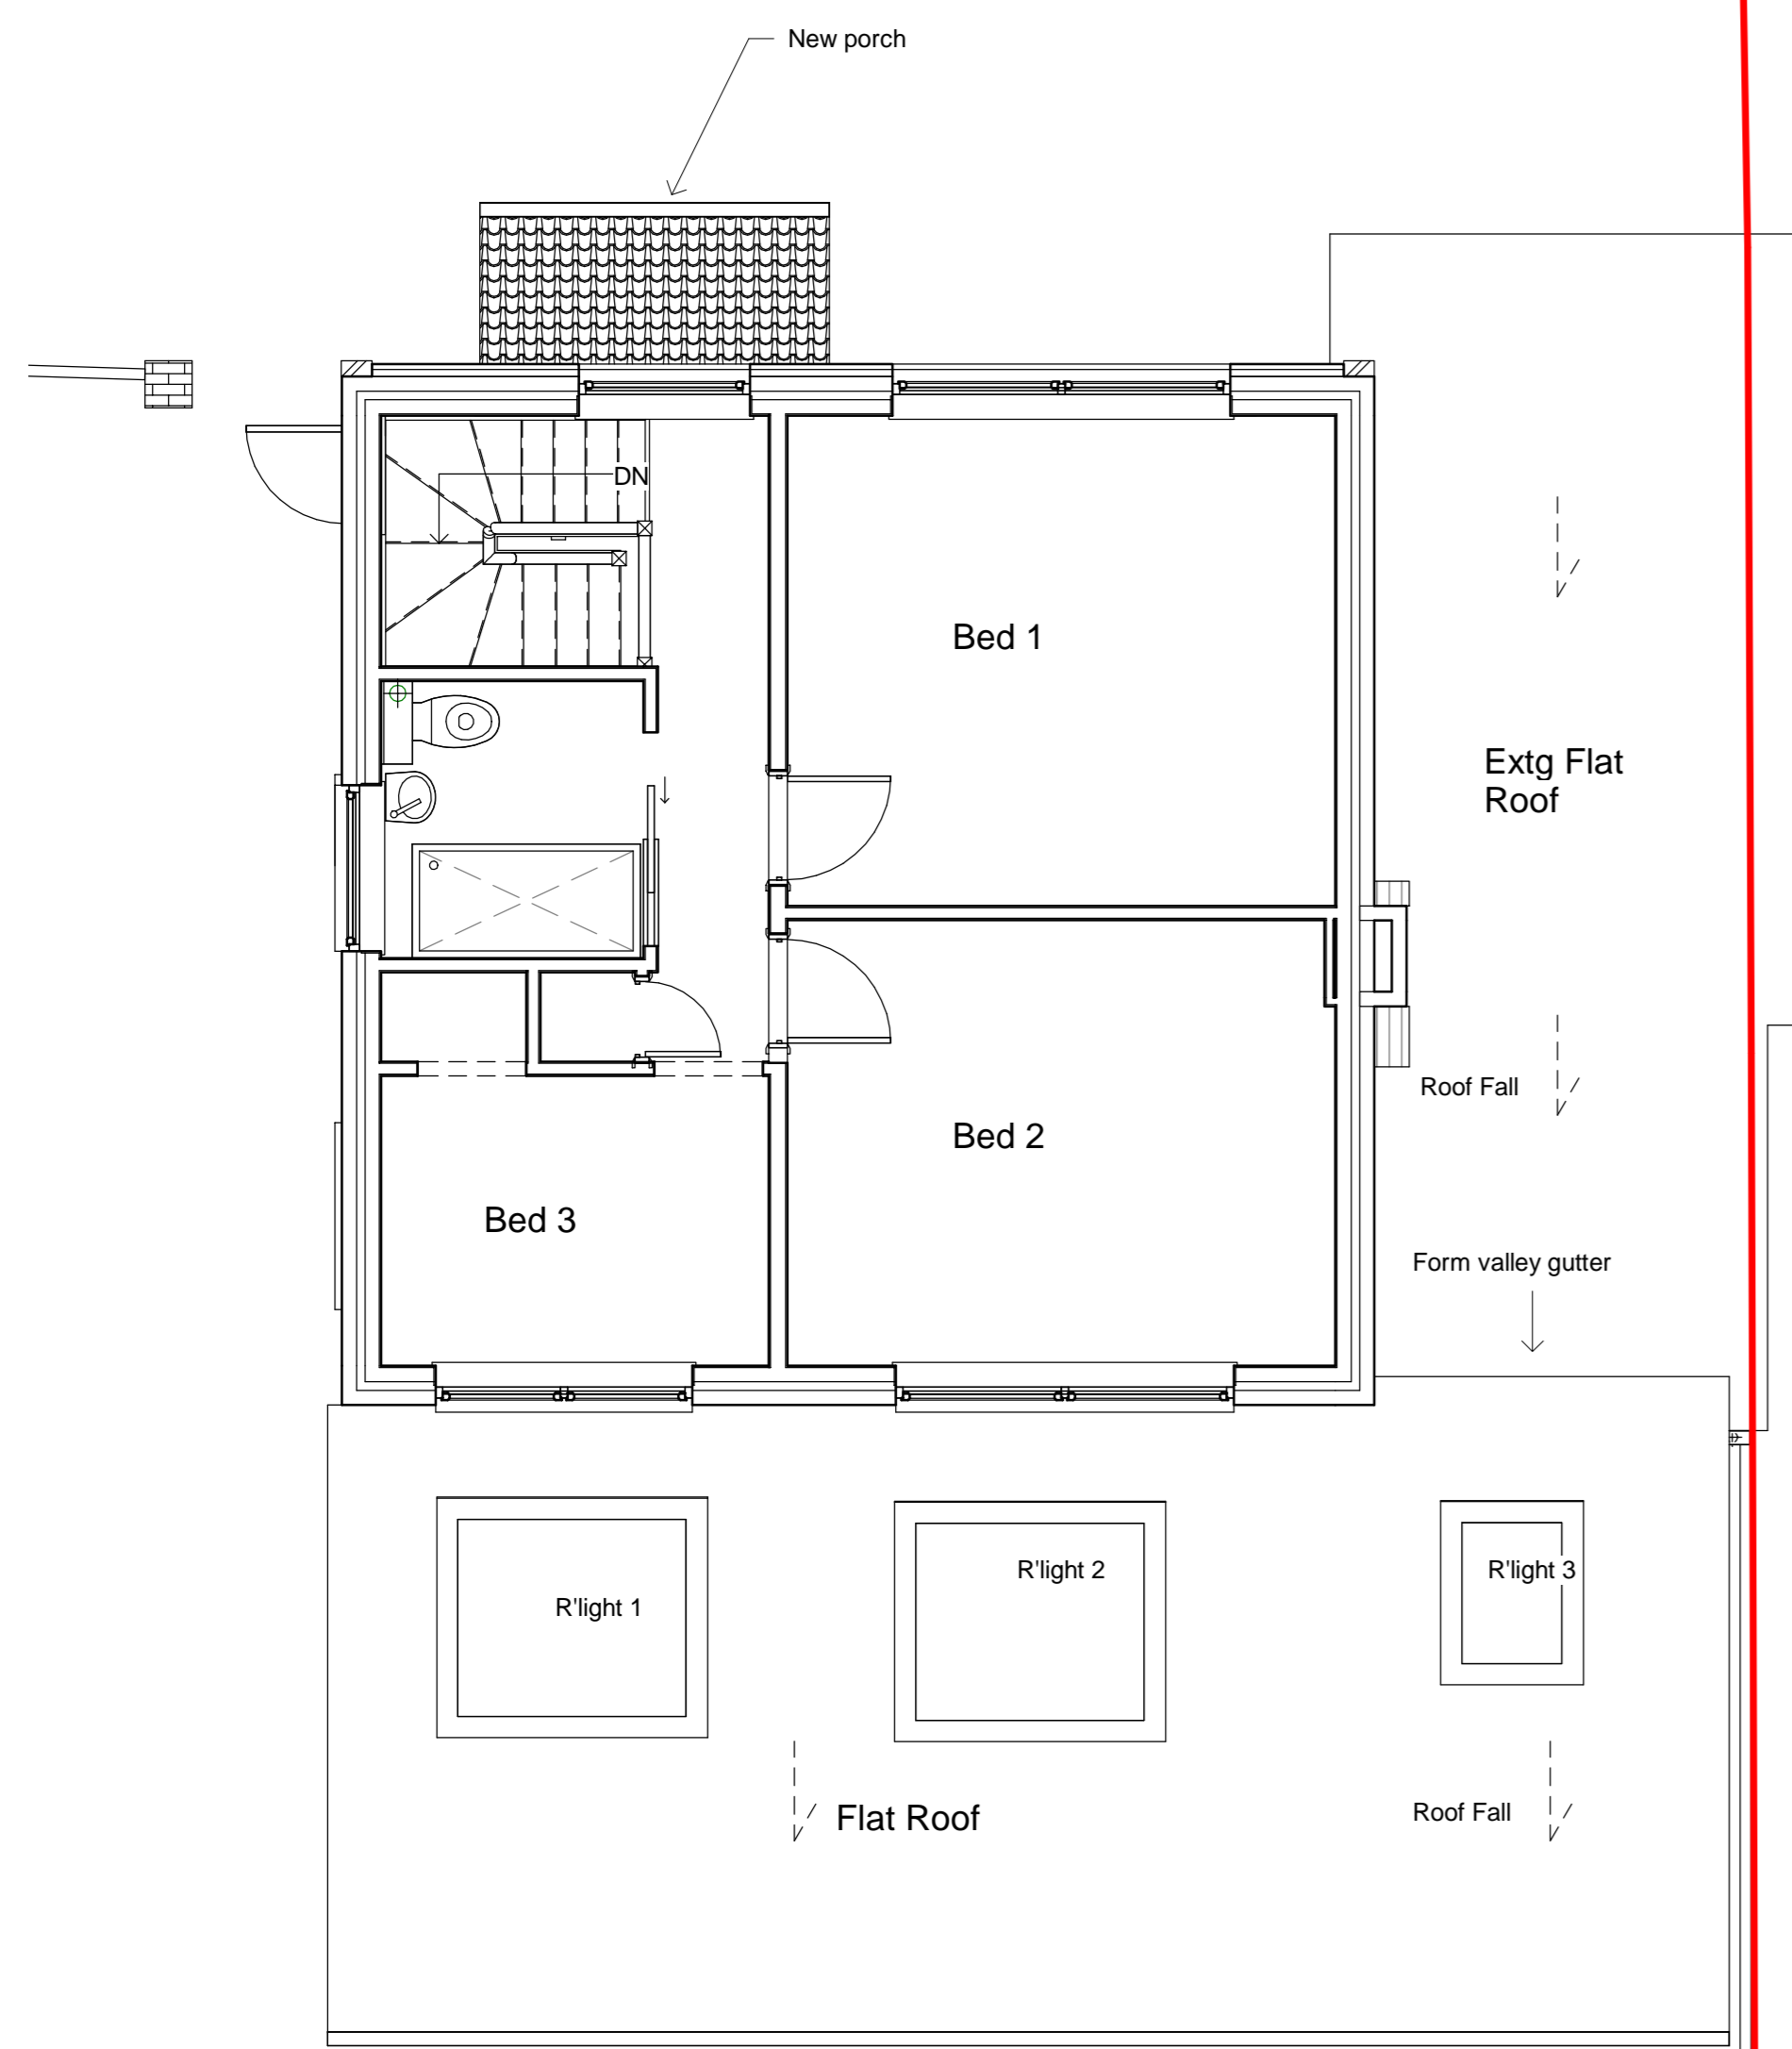

DO NOT SCALE FROM THIS DRAWING FOR CONSTRUCTION PURPOSES

**PROPOSED FIRST FLOOR**  
1 : 50

**PROPOSED GROUND FLOOR**  
1 : 50

Rev	Date	Description
A	17/02/21	Revised in accordance with client meeting
B	06/04/21	Patio revised, bifolds and kitchen units updated
C	15/04/21	Dimensions added

Date	Status		
Drawn by	Author	Checked by	Checker
Scale @ A1		1 : 50	
Project No	Drg No	Rev	
1096-03-10		C	