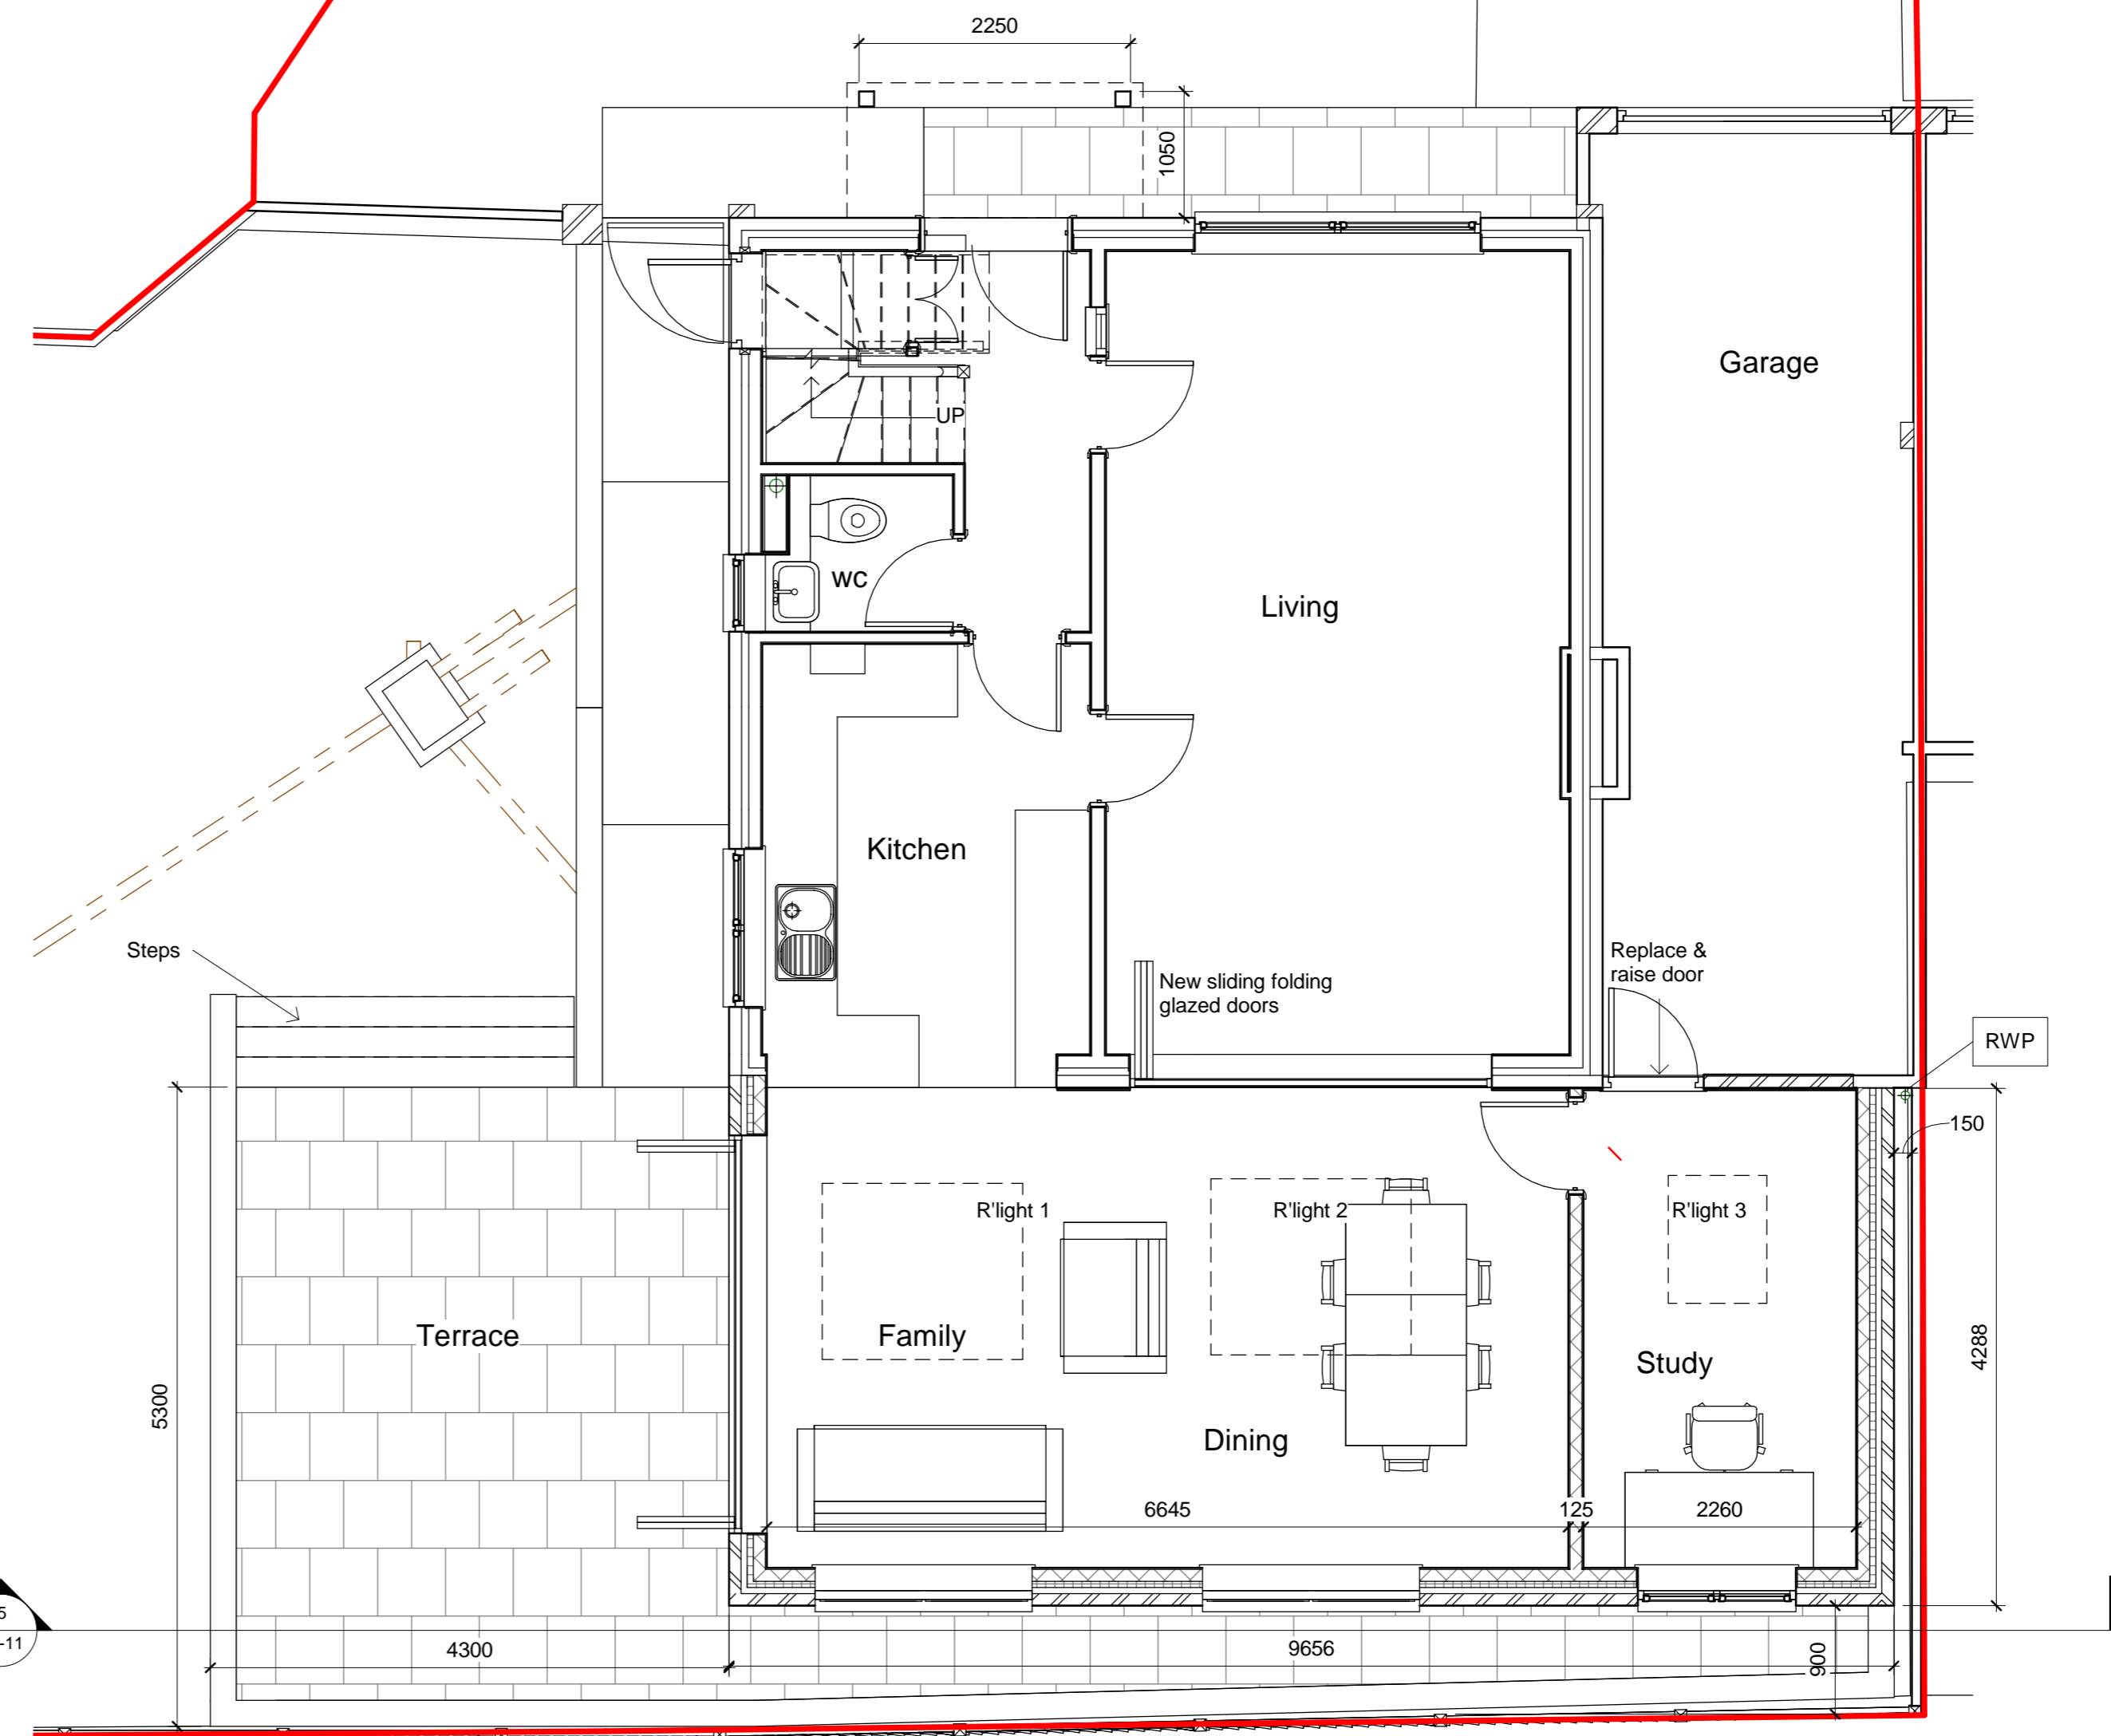

DO NOT SCALE FROM THIS DRAWING FOR CONSTRUCTION PURPOSES

**PROPOSED FIRST FLOOR**  
1 : 50

**PROPOSED GROUND FLOOR**  
1 : 50

Rev	Date	Description
A	17/02/21	Revised in accordance with client meeting
B	06/04/21	Patio revised, bifolds and kitchen units updated
C	15/04/21	Dimensions added

Date	Status		
Drawn by	Author	Checked by	Checker
Scale @ A1		1 : 50	
Project No	Drg No	Rev	
1096-03-10		C	