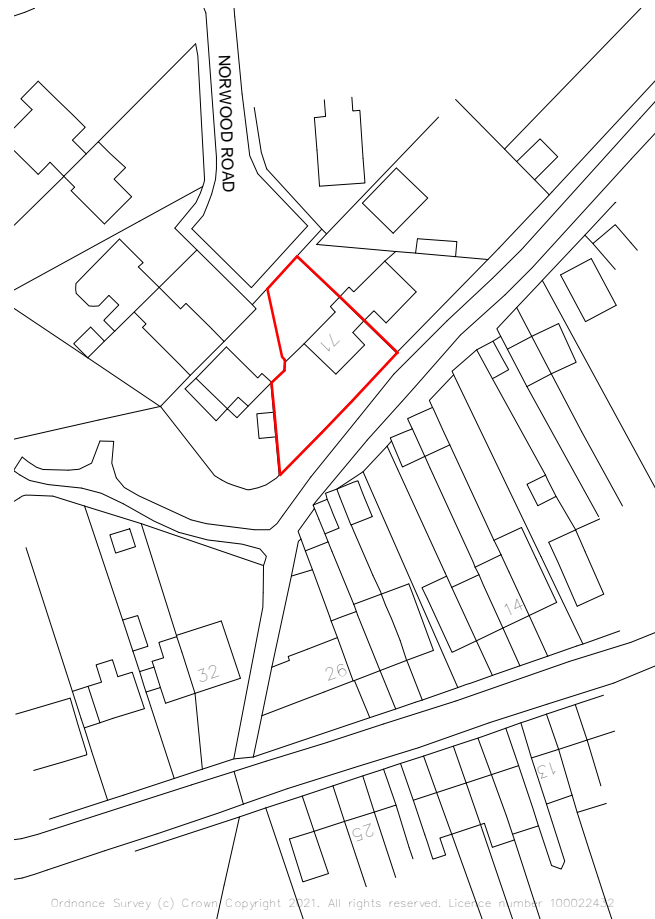

Ordnance Survey (c) Crown Copyright 2021. All rights reserved. Licence number 10002243

Rev	Date	Description

PROPOSED EXTENSION

71 NORWOOD ROAD
EFFINGHAM
LEATHERHEAD
KT24 5NU

LOCATION PLAN

DONOVAN HEWITT

The Leatherhead Theatre
7 Church Street,
Leatherhead,
Surrey, KT22 8DN
tel. 01372 376236

Drawn by

scale @ A4

1 : 1250

dwg no.

1096-01-05

REV

LOCATION PLAN

1 : 1250