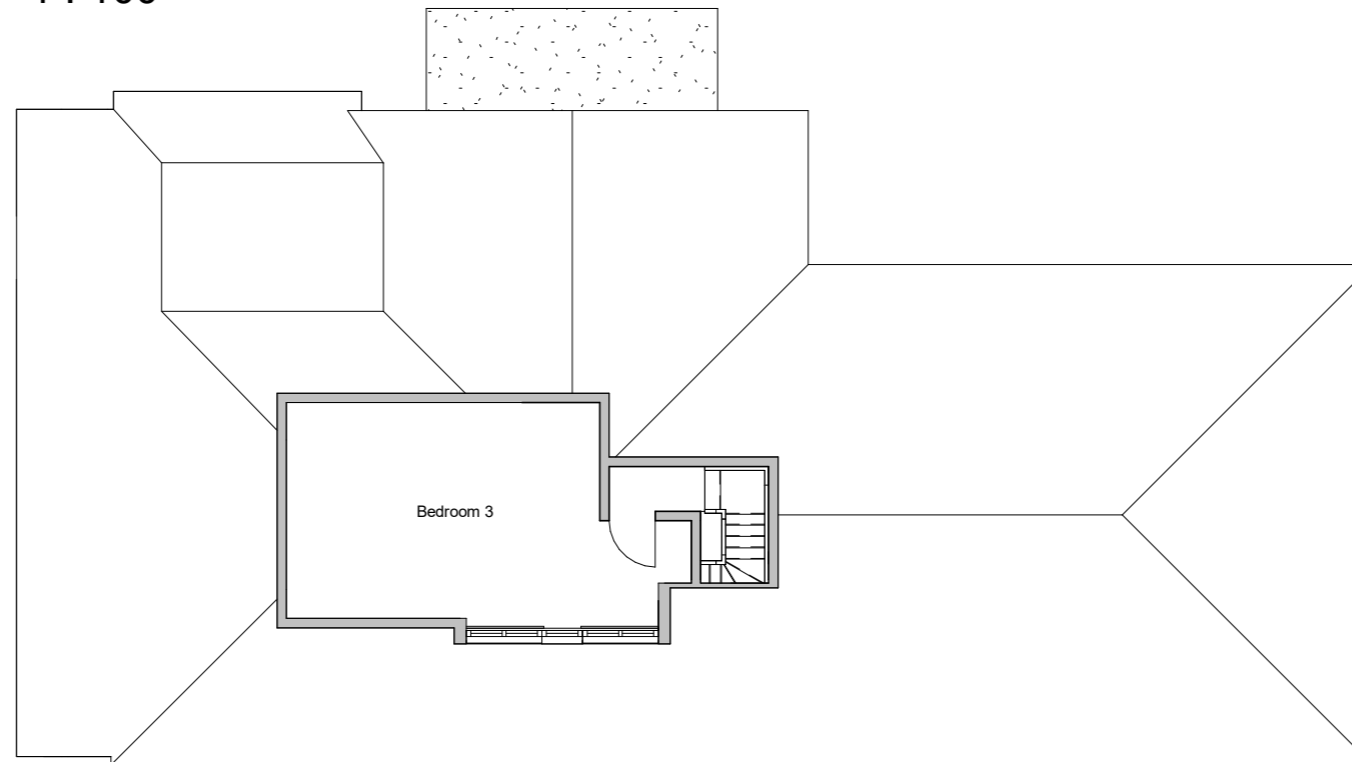

02 Ground floor

1 : 100

04 First floor

1 : 100

FLUENT
ARCHITECTURAL DESIGN SERVICES
TEL: 0800 043 8838
E-MAIL: INFO@FLUENT-ADS.CO.UK
WEB: FLUENT-ADS.CO.UK

Lye Cottage, Orchard Close, East Horsley

Existing Floor Plans

Scale @ A3

1 : 100

Date

29.01.2021

Drawn by

N.Millin

Drawing number

FLU.1413.02