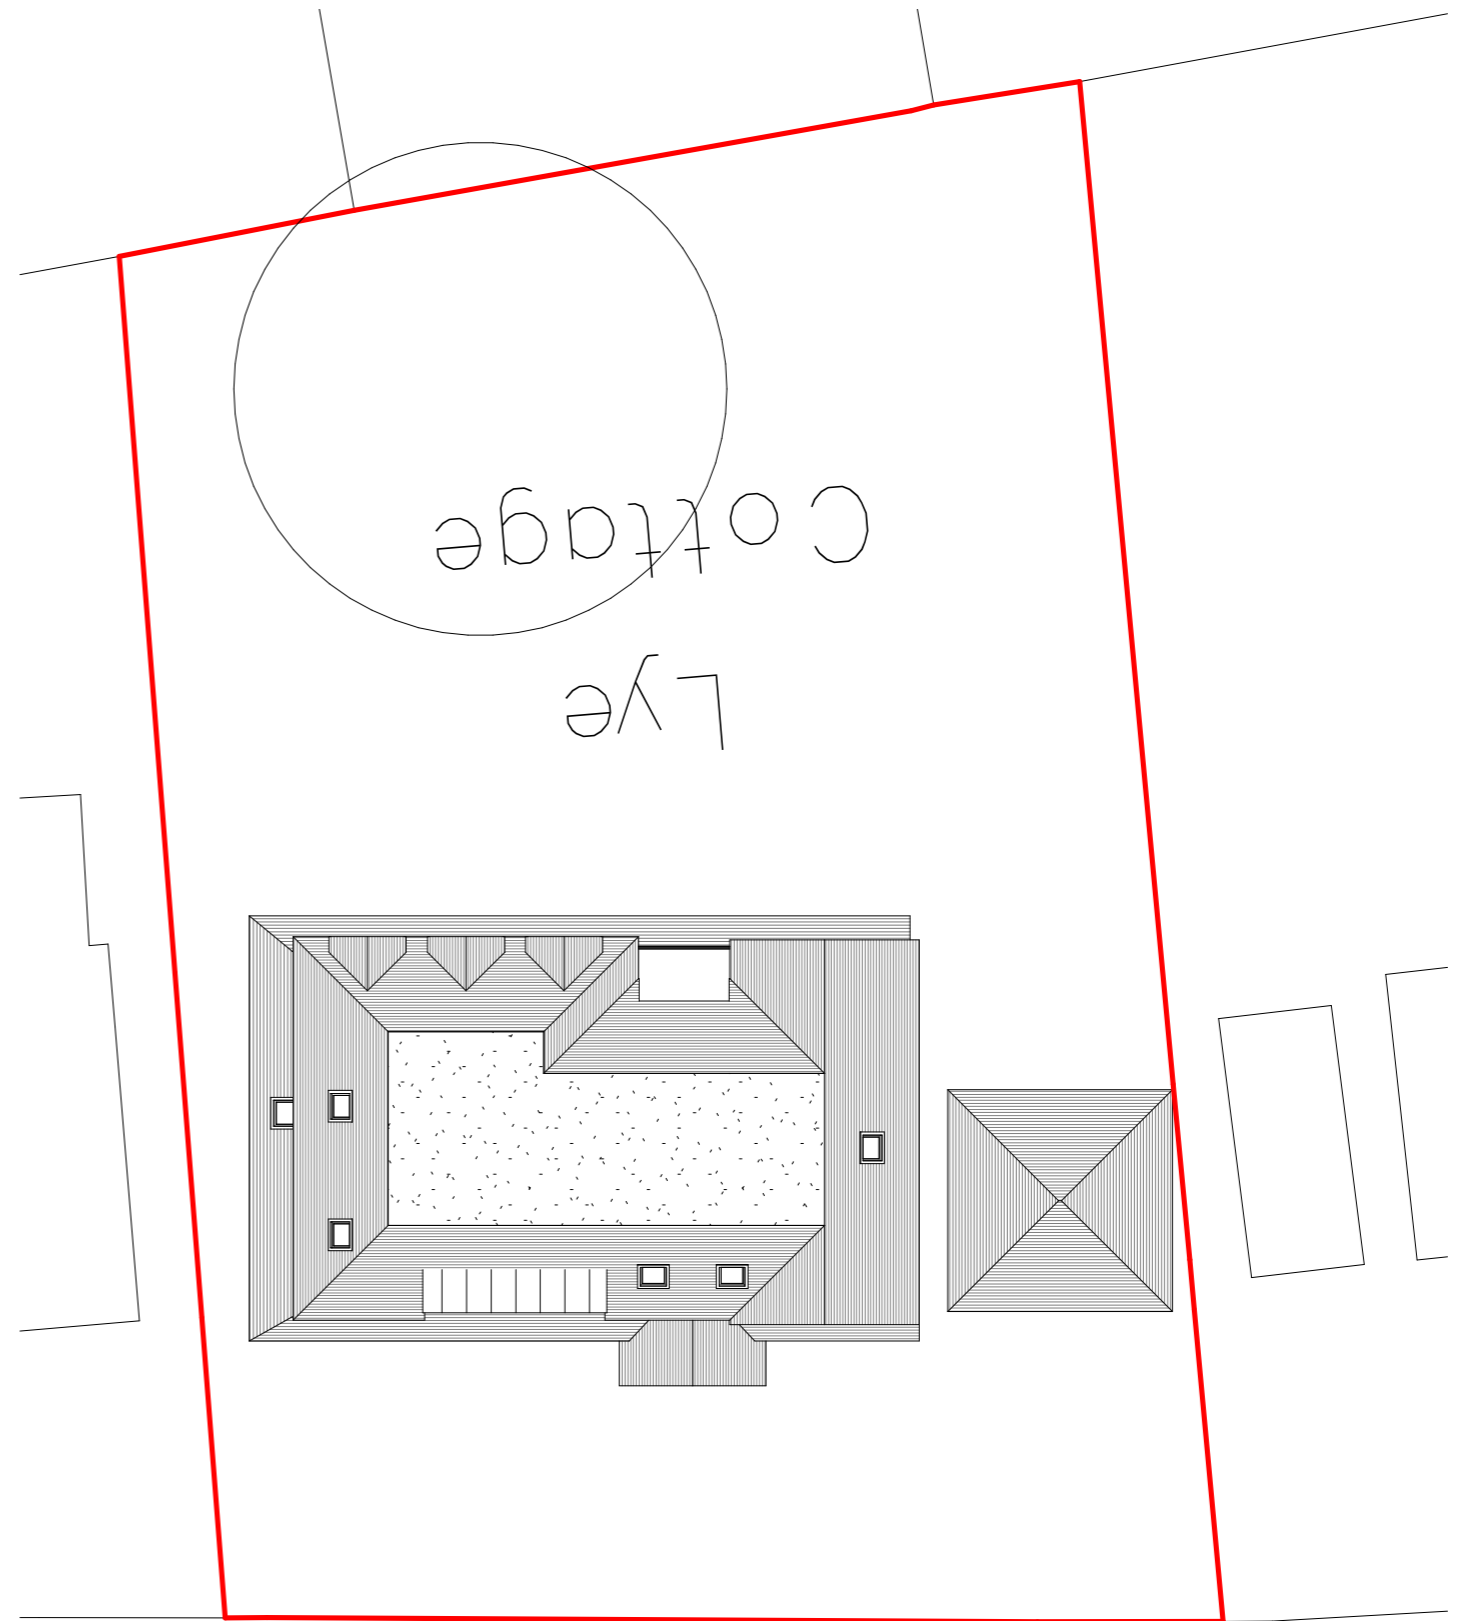

Location Plan

1 : 1250

Site Plan

1 : 200

Lye Cottage, Orchard Close, East Horsley

Proposed Site Plan and Location

Scale @ A3	As indicated	Drawing number	FLU.1413.05
Date	29.01.2021	Rev	F
Drawn by	N.Millin		