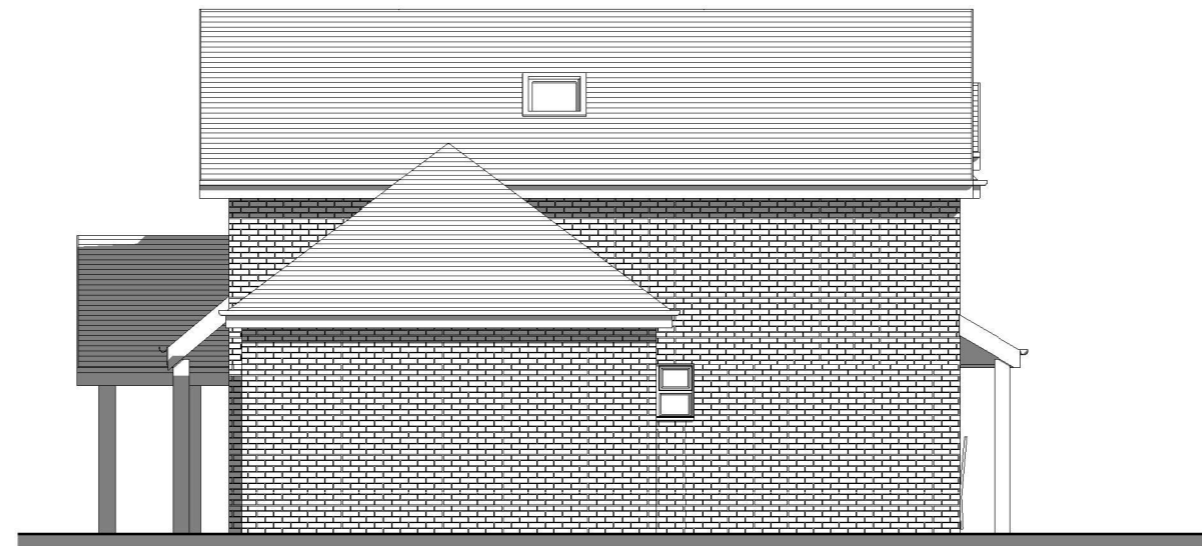

Proposed Front Elevation
1 : 100

Proposed Side 2 Elevation
1 : 100

Lye Cottage, Orchard Close, East Horsley

Proposed Front and Side Elevations

Scale @ A3
1 : 100

Date
29.01.2021

Drawn by
N.Millin

Drawing number
FLU.1413.08