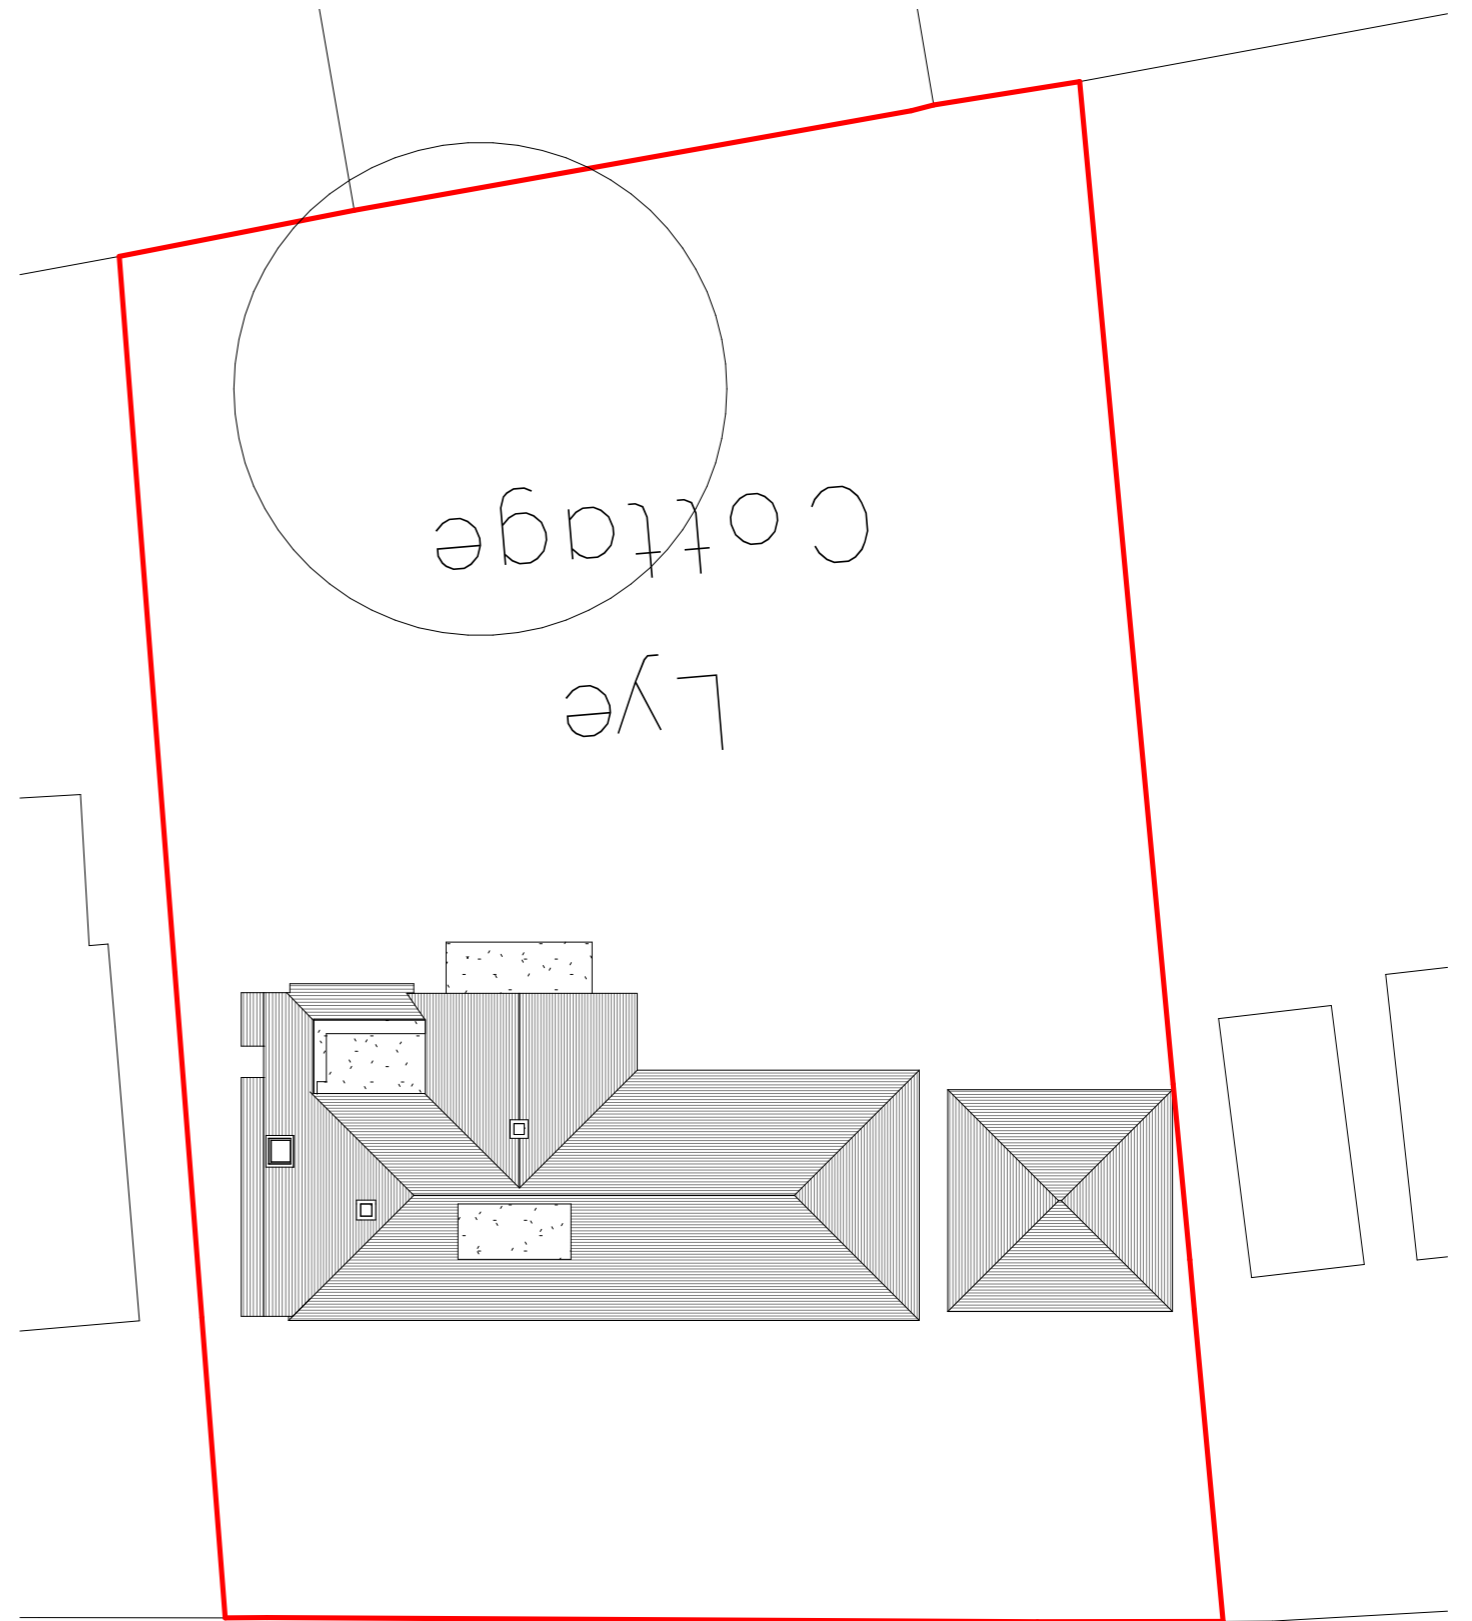

Location Plan
1 : 1250

Site Plan
1 : 200

Lye Cottage, Orchard Close, East Horsley

Existing Site Plan and Location

Scale @ A3
As indicated

Date
29.01.2021

Drawn by
N.Millin

Drawing number
FLU.1413.01