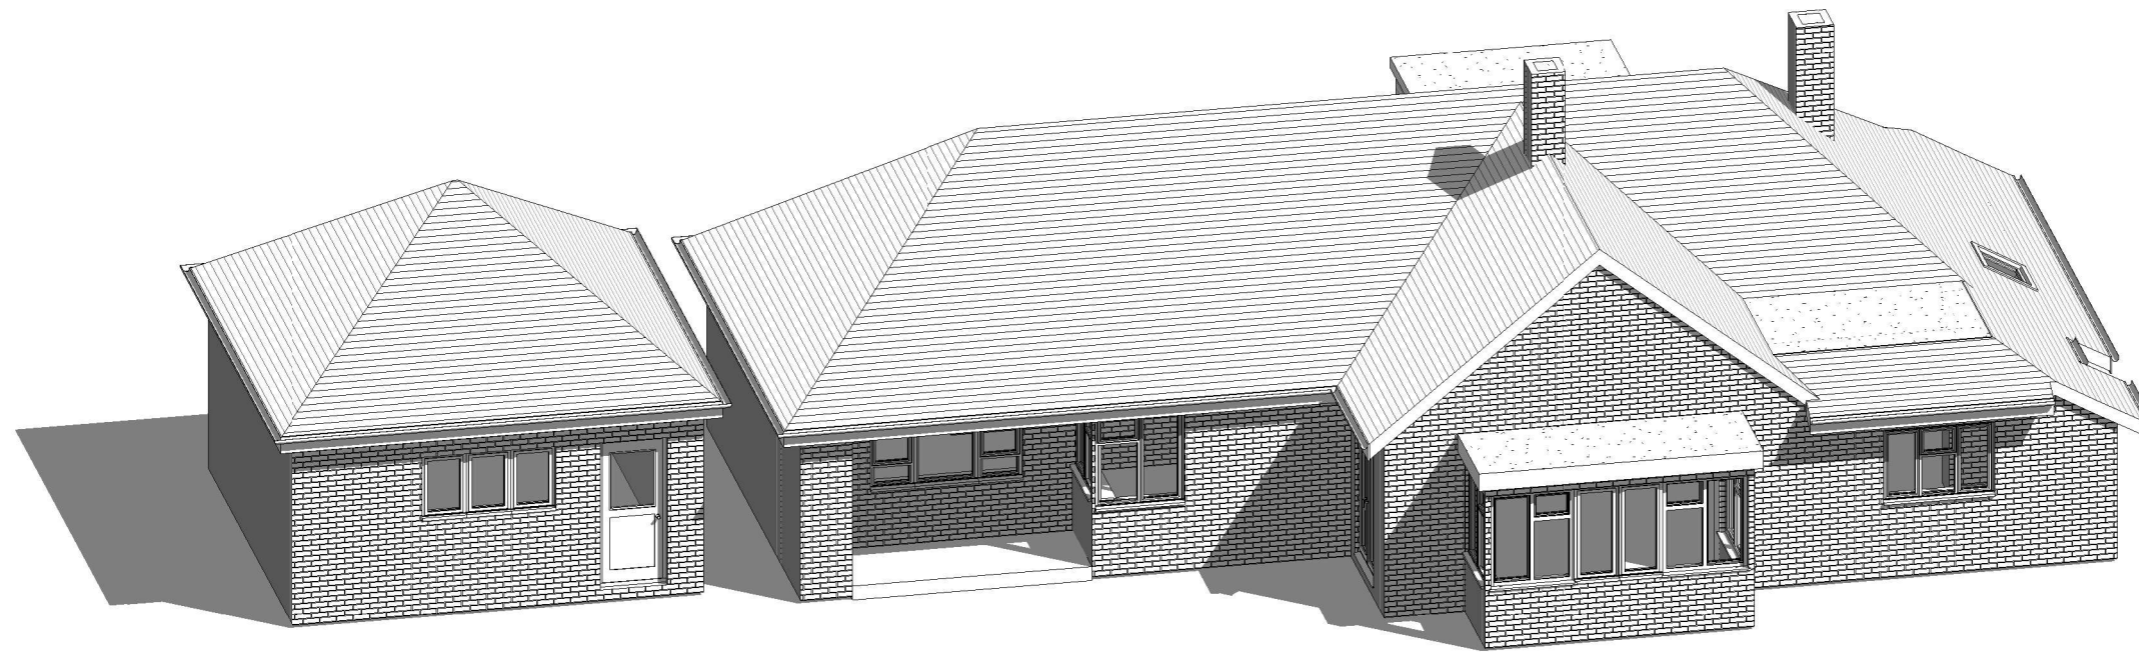

3D View 1

3D View 2

Lye Cottage, Orchard Close, East Horsley

Existing 3D Views

Scale @ A3

Date

29.01.2021

Drawn by

N.Millin

Drawing number

FLU.1413.04

Rev

No.	Description	Date