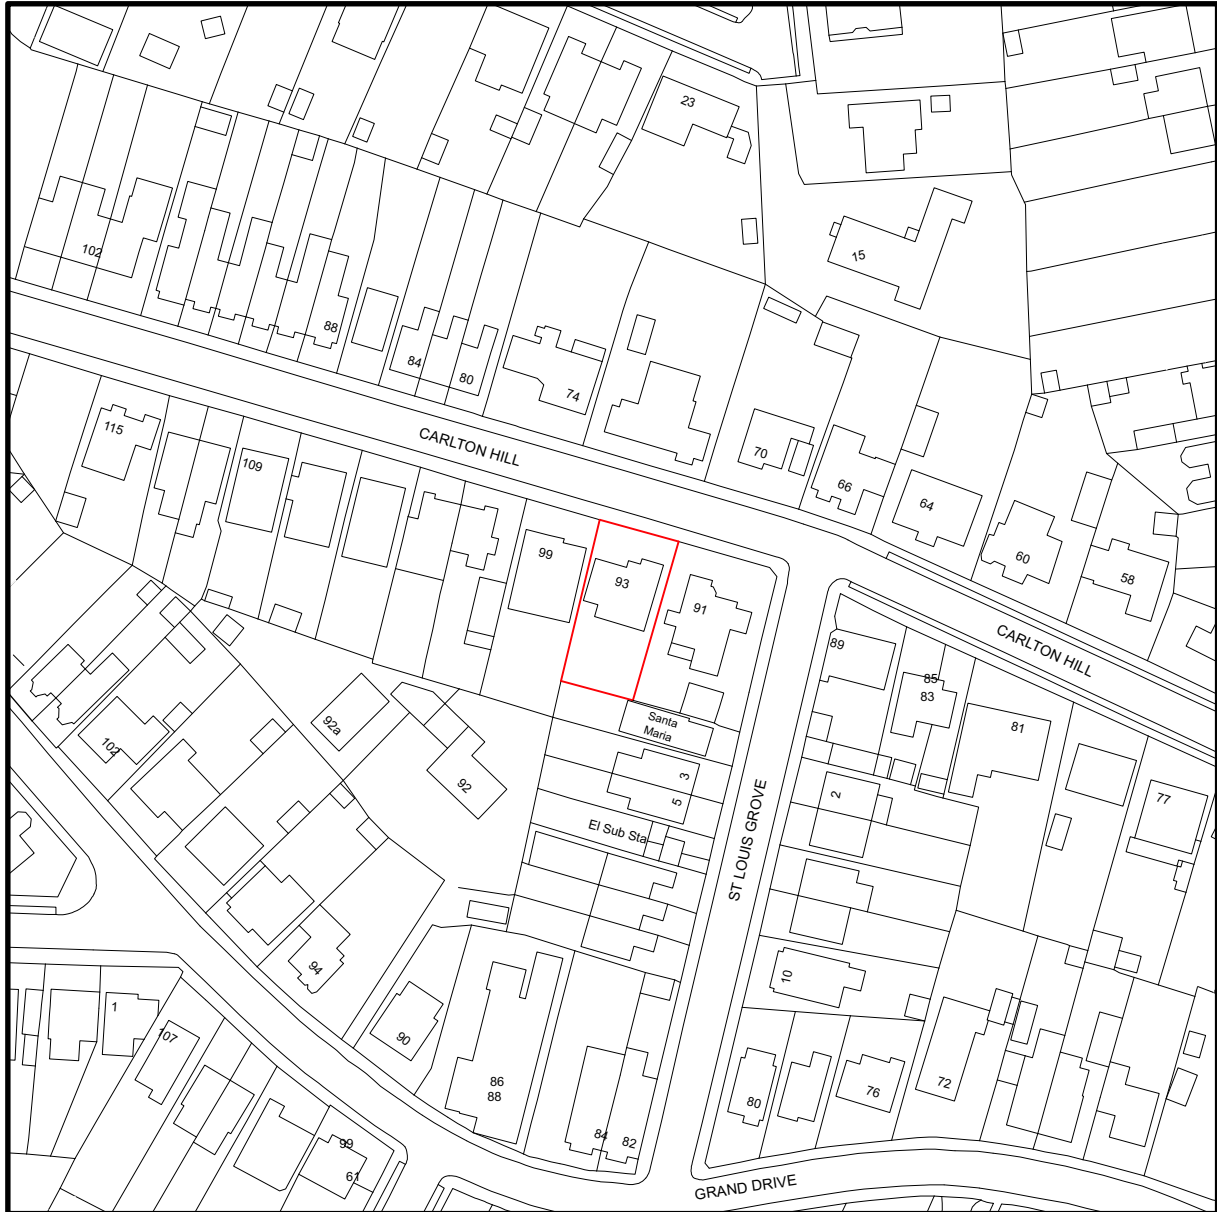

OS LOCATION MAP / 1:1250

93 CARLTON HILL, HERNE BAY, KENT, CT6 8HR

SCALE BAR 1:1250