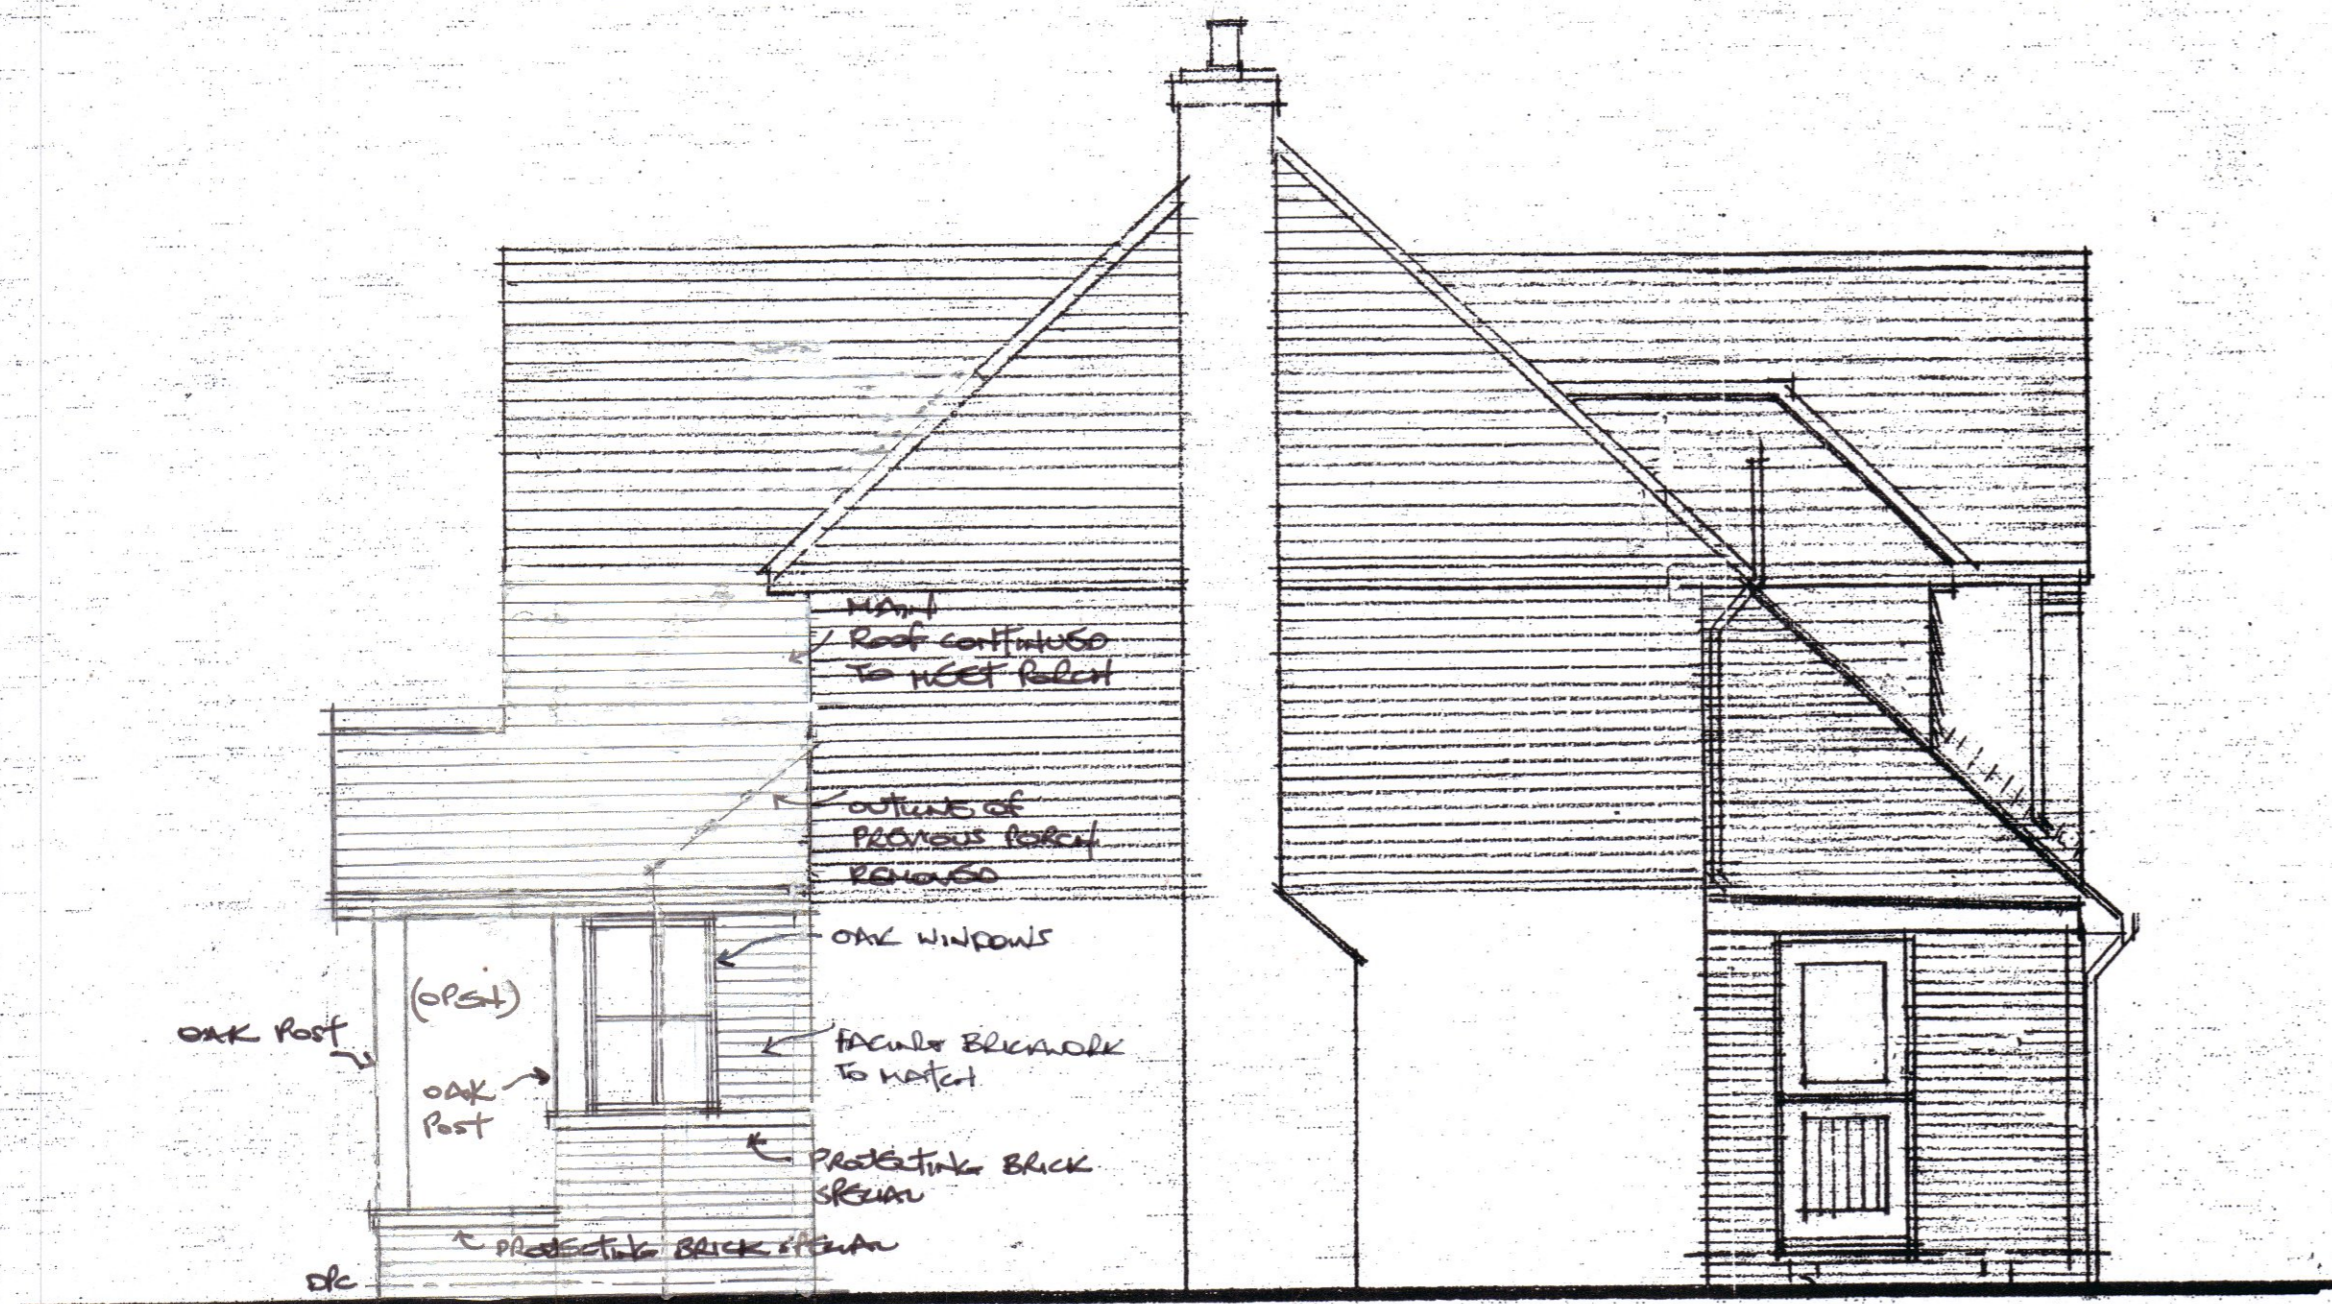

MR AND MRS D WRIGHT, OAKLEA, 35 PREY HEATH CLOSE, MAYFORD, WOKING, SURREY.  
 PROPOSAL DRAWING 1:50.

REAR ELEVATION (NO GRATING) - PROPOSED

SIDE ELEVATION - PROPOSED

PHOTOGRAPH OF PROPOSED PORCH

PHOTOGRAPH OF PROPOSED PORCH

REV A; EXISTING TITLES ADDED 25/02/2021

Drawing Title	
MR & MRS DAVID WRIGHT, OAKLEA, 35, PREY HEATH CLOSE, MAYFORD, WOKING, SURREY	
PROPOSED DRAWINGS	
Scale 1:1250 & 1:50	
Date FEB 2021	Drawn by I. BRANTON
Draw No. 100/04	Rev A