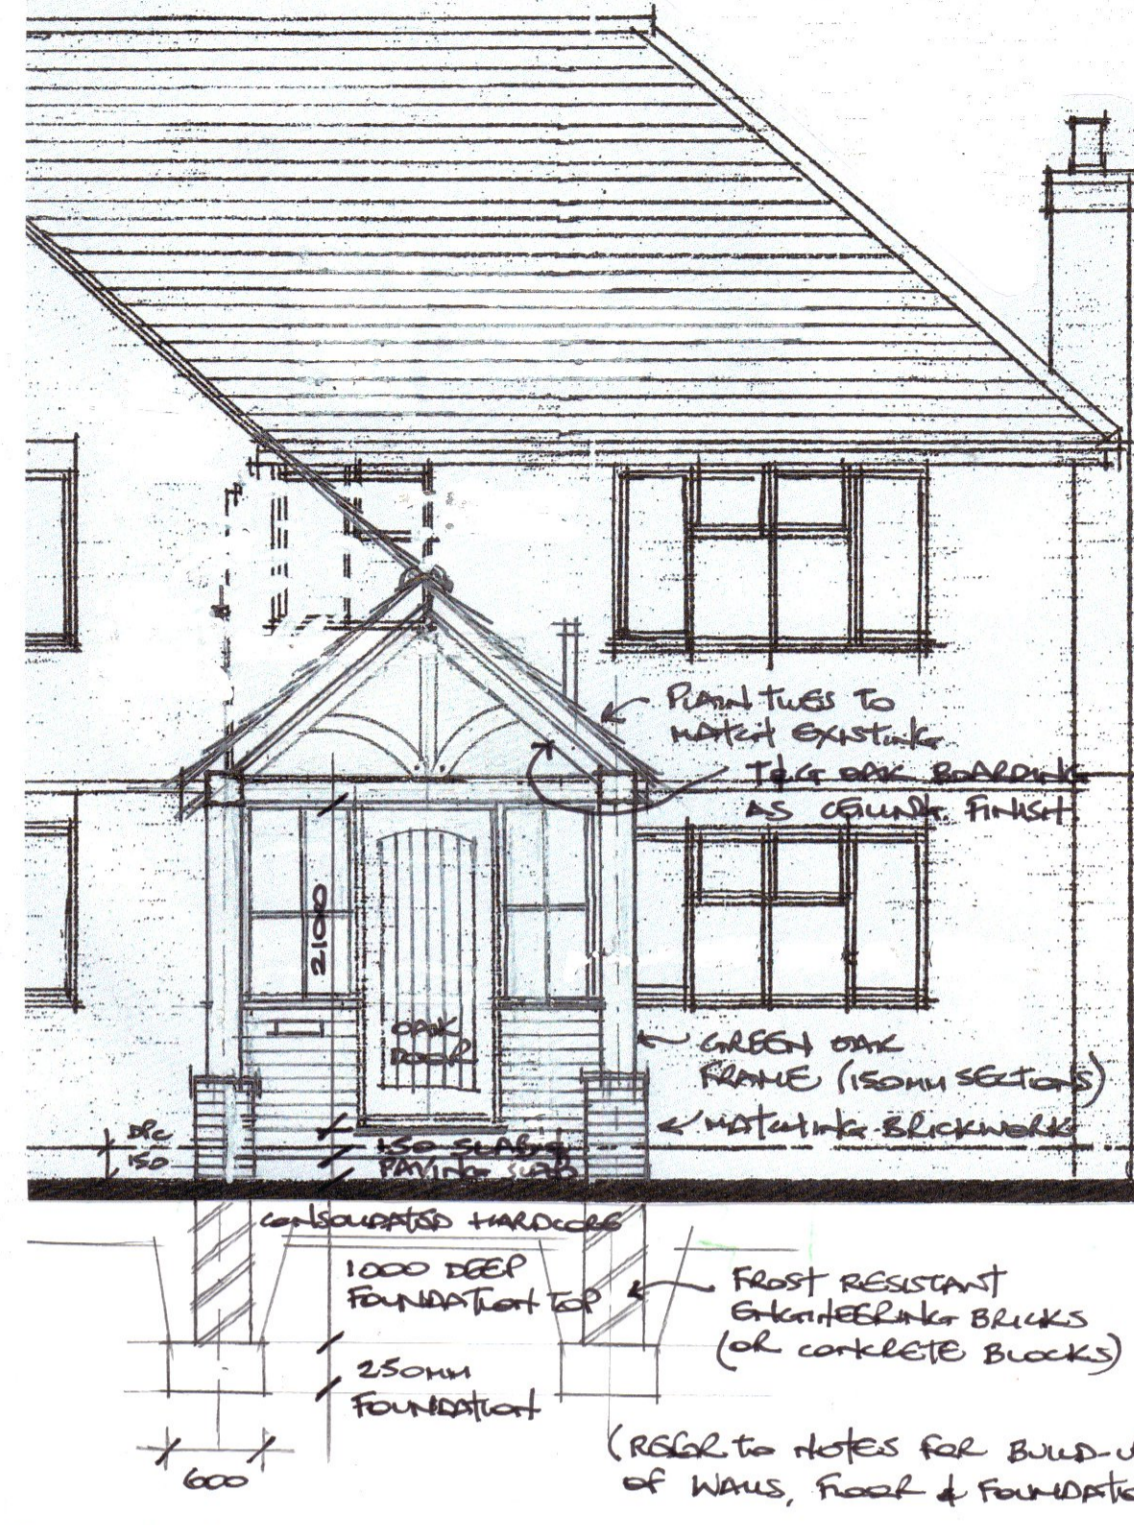

MR AND MRS D WRIGHT, OAKLEA, 35 PREY HEATH CLOSE, MAYFORD, WOKING, SURREY.
 SURVEY DRAWING 1:50.

REAR ELEVATION - Existing

SECTION A-A.
(PROPOSED)

SECTION B-B.
(PROPOSED)

SIDE ELEVATION - Existing

LOCATION PLAN 1:1250

REV B: 20/03/21 - SCALE BARS ADDED
 REV A: 14/03/21 - SECTIONS A-A & B-B ADDED

Drawing Title	
MR & MRS DAVID WRIGHT, OAKLEA, 35, PREY HEATH CLOSE, MAYFORD, WOKING, SURREY	
SURVEY DRAWINGS / EXISTING	
Scale 1:1250 & 1:50	
Date FEB 2021	Drawn by I. BRANLEY
Dwg No. 100/02	Rev B