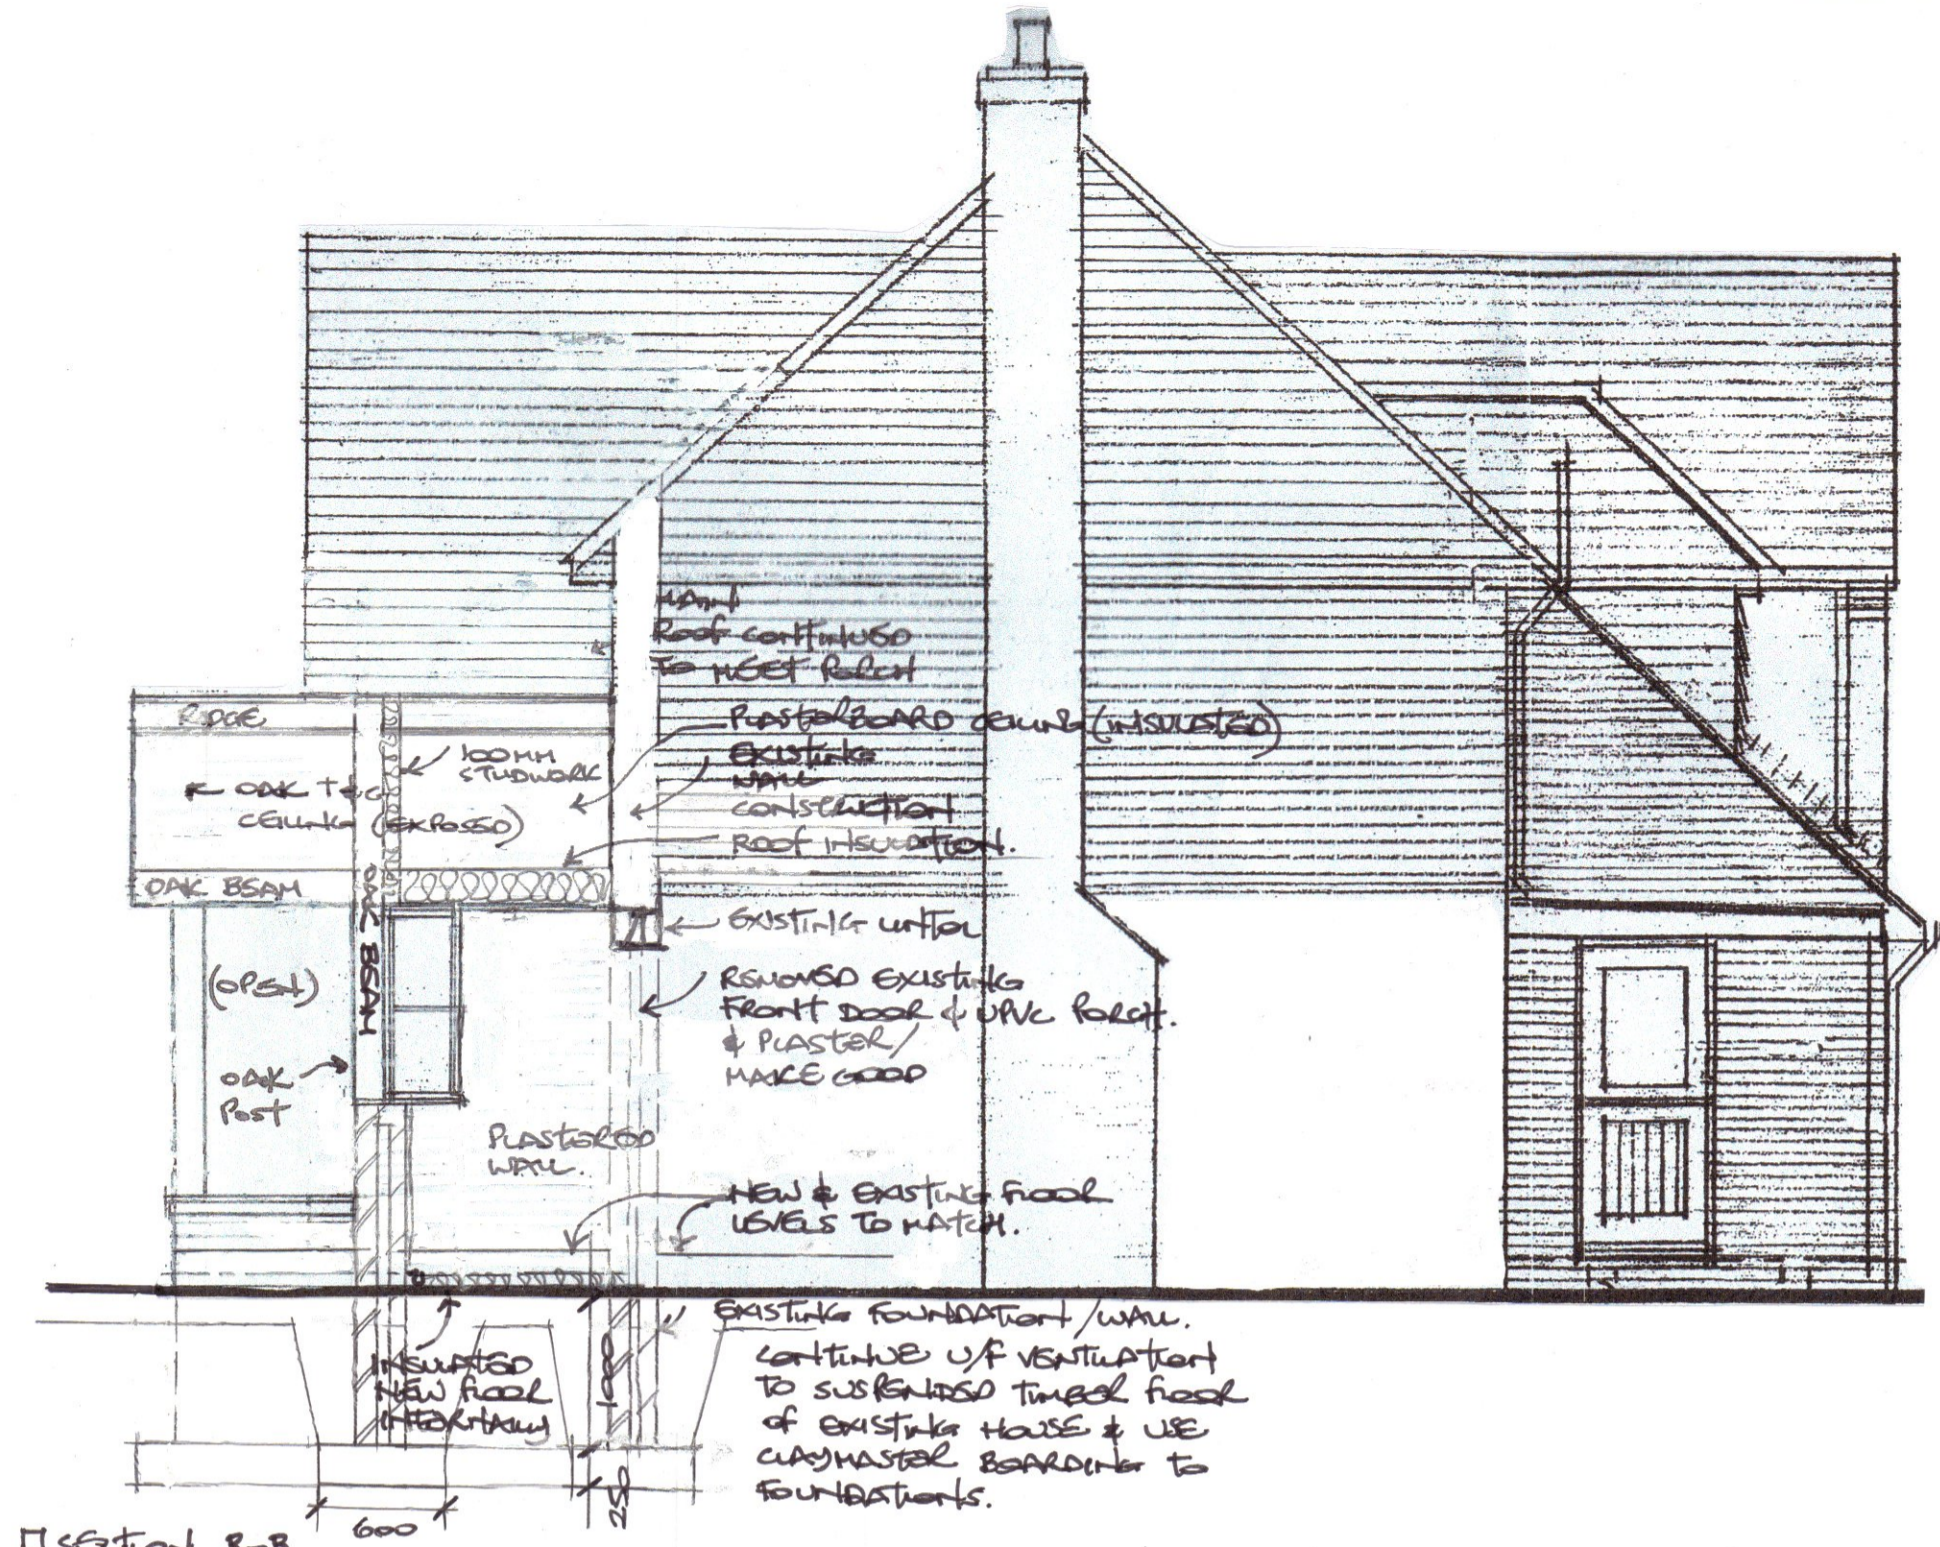

MR AND MRS D WRIGHT, OAKLEA, 35 PREY HEATH CLOSE, MAYFORD, WOKING, SURREY.
 SURVEY DRAWING 1:50.

REAR ELEVATION - Existing

SECTION A-A.
(PROPOSED)

SECTION B-B.
(PROPOSED)

SIDE ELEVATION - Existing

LOCATION PLAN 1:1250

REV B: 20/03/21 - SCALE BARS ADDED
 REV A: 14/03/21 - SECTIONS A-A & B-B ADDED

Drawing Title	
MR & MRS DAVID WRIGHT, OAKLEA, 35, PREY HEATH CLOSE, MAYFORD, WOKING, SURREY	
SURVEY DRAWINGS / EXISTING	
Scale 1:1250 & 1:50	
Date FEB 2021	Drawn by I. BRANLEY
Dwg No. 100/02	Rev B