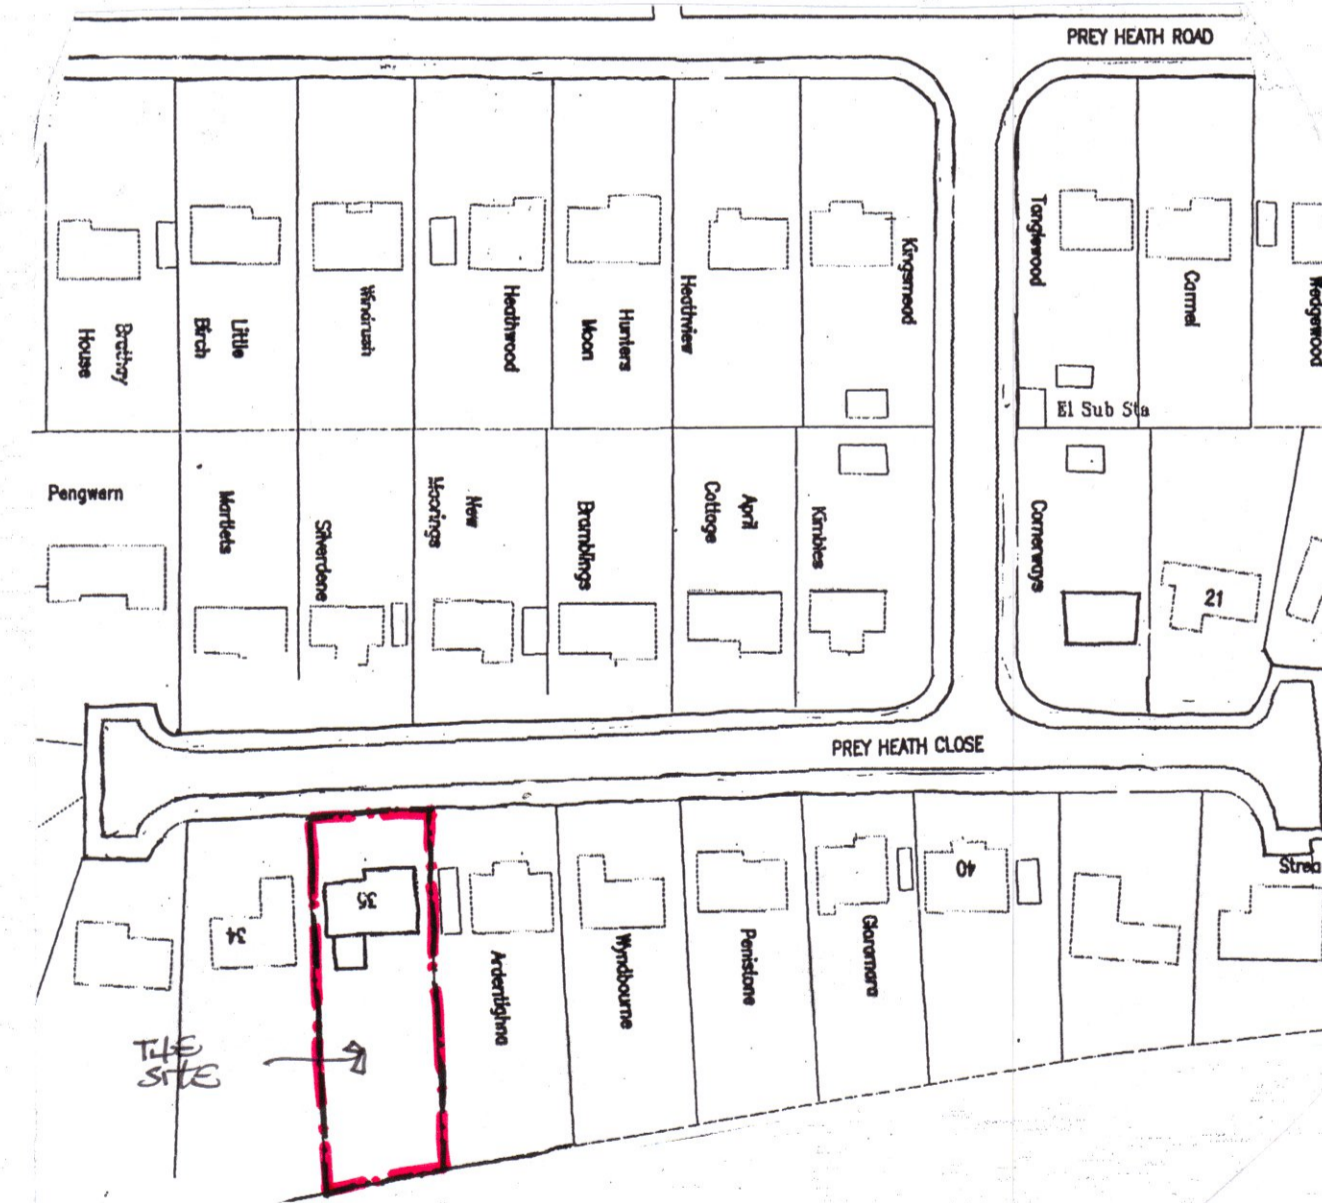

MR AND MRS D WRIGHT, OAKLEA, 35 PREY HEATH CLOSE, MAYFORD, WOKING, SURREY.
 SURVEY DRAWING 1:50.

REAR ELEVATION - Existing

SECTION A-A.
(PROPOSED)

SECTION B-B.
(PROPOSED)

SIDE ELEVATION - Existing

LOCATION PLAN 1:1250

REV B: 20/03/21 - SCALE BARS ADDED
 REV A: 14/03/21 - SECTIONS A-A & B-B ADDED

Drawing Title	
MR & MRS DAVID WRIGHT, OAKLEA, 35, PREY HEATH CLOSE, MAYFORD, WOKING, SURREY	
SURVEY DRAWINGS / EXISTING	
Scale 1:1250 & 1:50	
Date FEB 2021	Drawn by I. BRANLEY
Dwg No. 100/02	Rev B