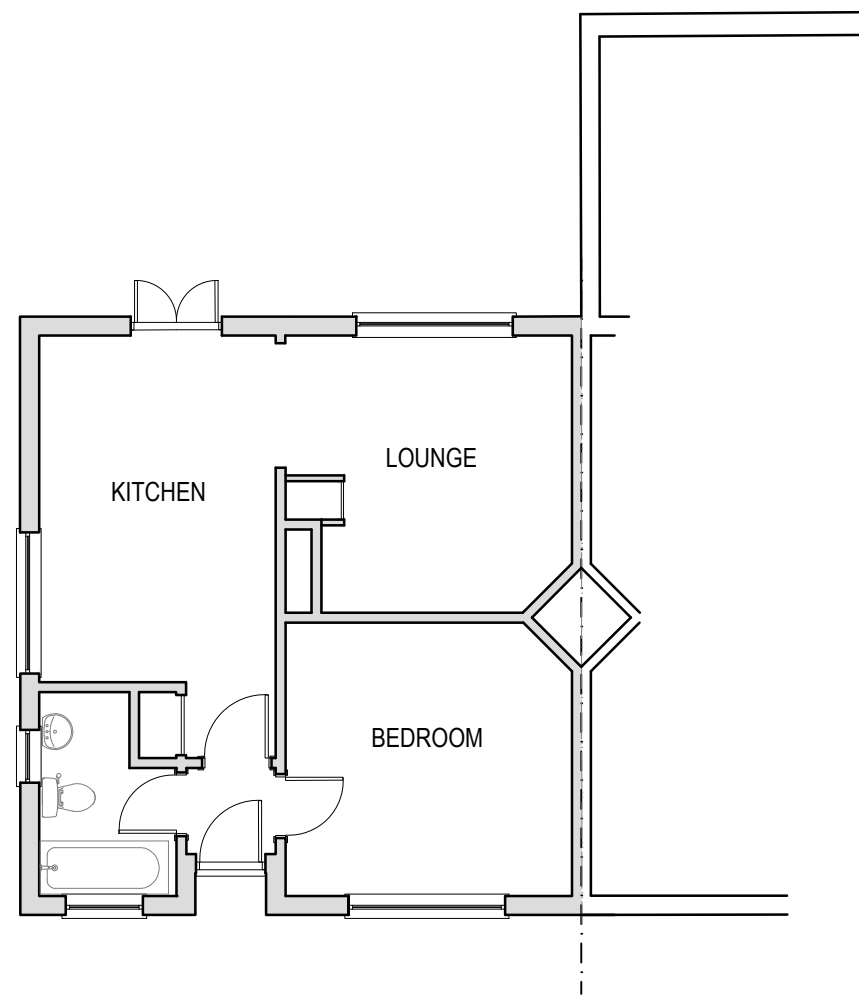

Figured dimensions only are to be used.
All dimensions to be checked on site.
Differences between drawings and between drawings and specification to be reported to FORM Design Group Ltd.
© the copyright of the drawing and designs contained therein remains vested in FORM Design Group Ltd..
Hersham Place Technology Park,
Walton on Thames, Surrey. KT12 4RZ

1 EXISTING GROUND FLOOR PLAN

2 EXISTING ROOF PLAN

EXISTING PLANS

Hersham Place Technology Park,
Walton on Thames, Surrey. KT12 4RZ
T: 01932 798132
E: info@formdesigngroup.co.uk

Architecture
Planning
Structures
Landscape
Interiors

CLIENT	SCALE (@ A3)	PROJECT NUMBER	DRAWING NUMBER	REVISION
MINGOIA	1 : 100	S1408	EX101	A
34 DOWNSVIEW AVENUE, GU22 9BT				