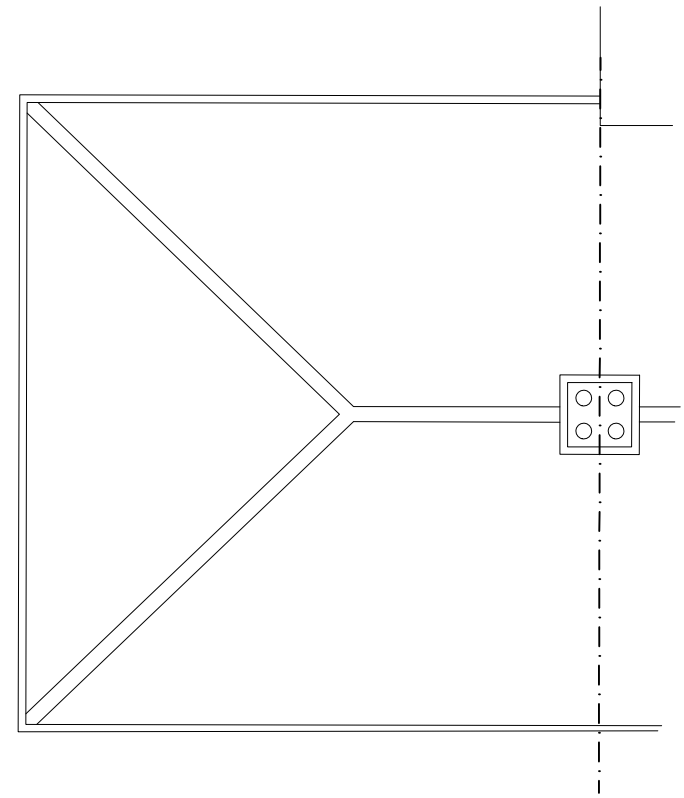

Figured dimensions only are to be used.
All dimensions to be checked on site.
Differences between drawings and between drawings and specification to be reported to FORM Design Group Ltd.
© the copyright of the drawing and designs contained therein remains vested in FORM Design Group Ltd..
Hersham Place Technology Park,
Walton on Thames, Surrey. KT12 4RZ

1 EXISTING GROUND FLOOR PLAN

2 EXISTING ROOF PLAN

EXISTING PLANS

Hersham Place Technology Park,
Walton on Thames, Surrey. KT12 4RZ
T: 01932 798132
E: info@formdesigngroup.co.uk

Architecture
Planning
Structures
Landscape
Interiors

CLIENT	SCALE (@ A3)	PROJECT NUMBER	DRAWING NUMBER	REVISION
MINGOIA	1 : 100	S1408	EX101	A
34 DOWNSVIEW AVENUE, GU22 9BT				