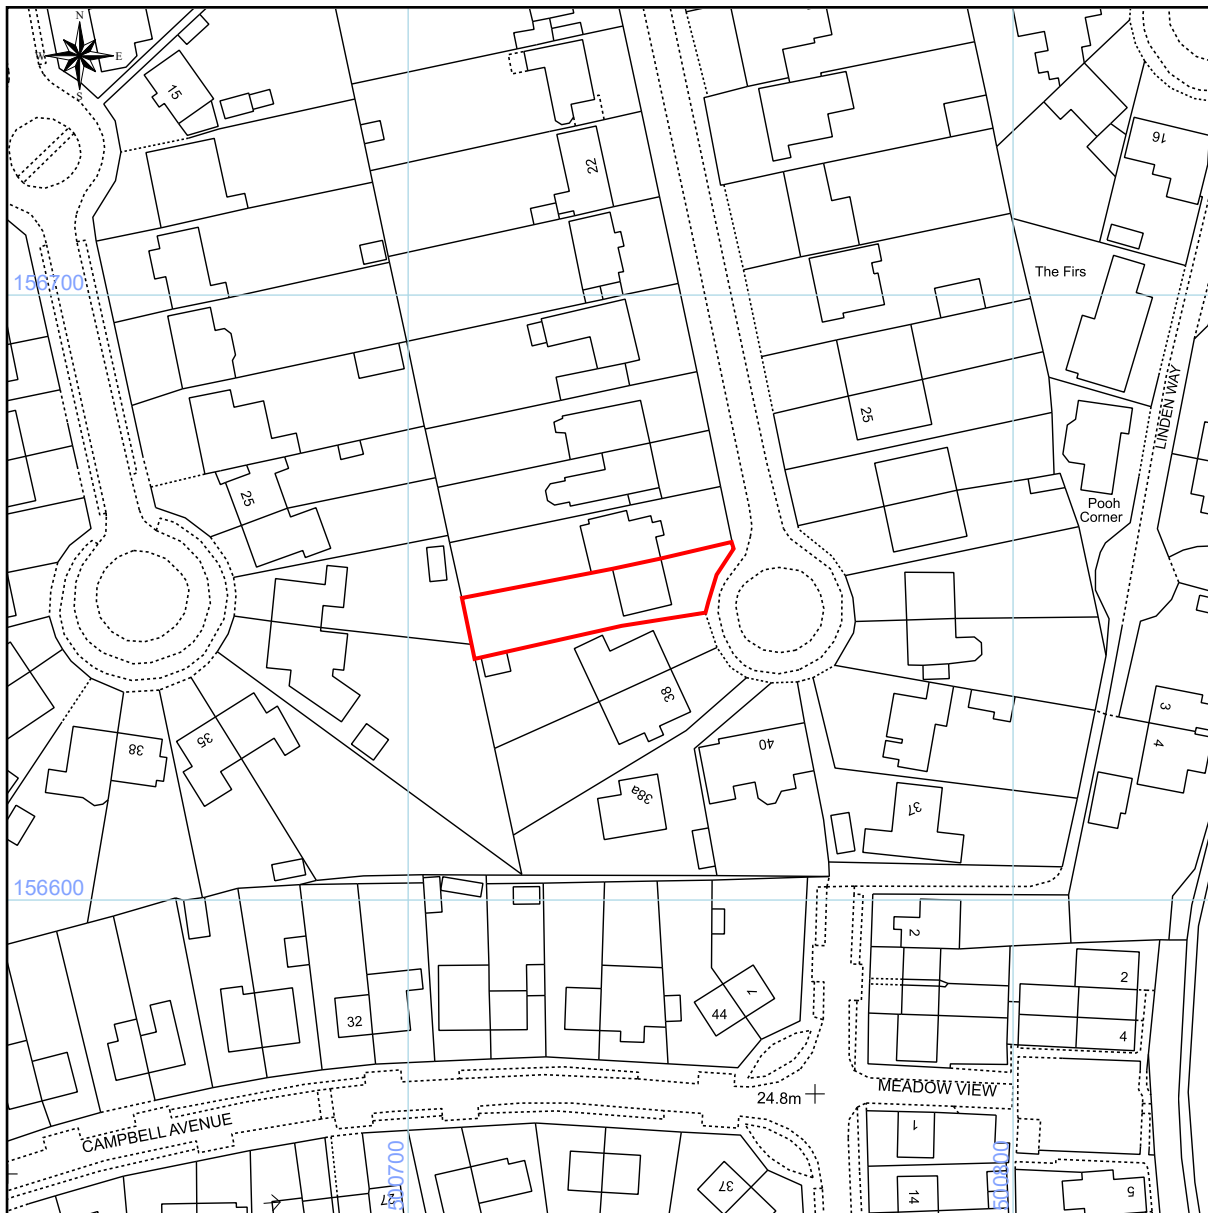

34 DOWNSVIEW AVENUE

This Plan includes the following Licensed Data: OS MasterMap Black and White PDF Location Plan by the Ordnance Survey National Geographic Database and incorporating surveyed revision available at the date of production. Reproduction in whole or in part is prohibited without the prior permission of Ordnance Survey. The representation of a road, track or path is no evidence of a right of way. The representation of features, as lines is no evidence of a property boundary. ©Crown copyright and database rights, 2021. Ordnance Survey 0100031673

Hersham Place Technology Park
 Molesey Road
 Walton on Thames KT12 4RZ
 E: info@formdesigngroup.co.uk

Scale	1:1250 @A4
Drawing Number	S1408-001 A