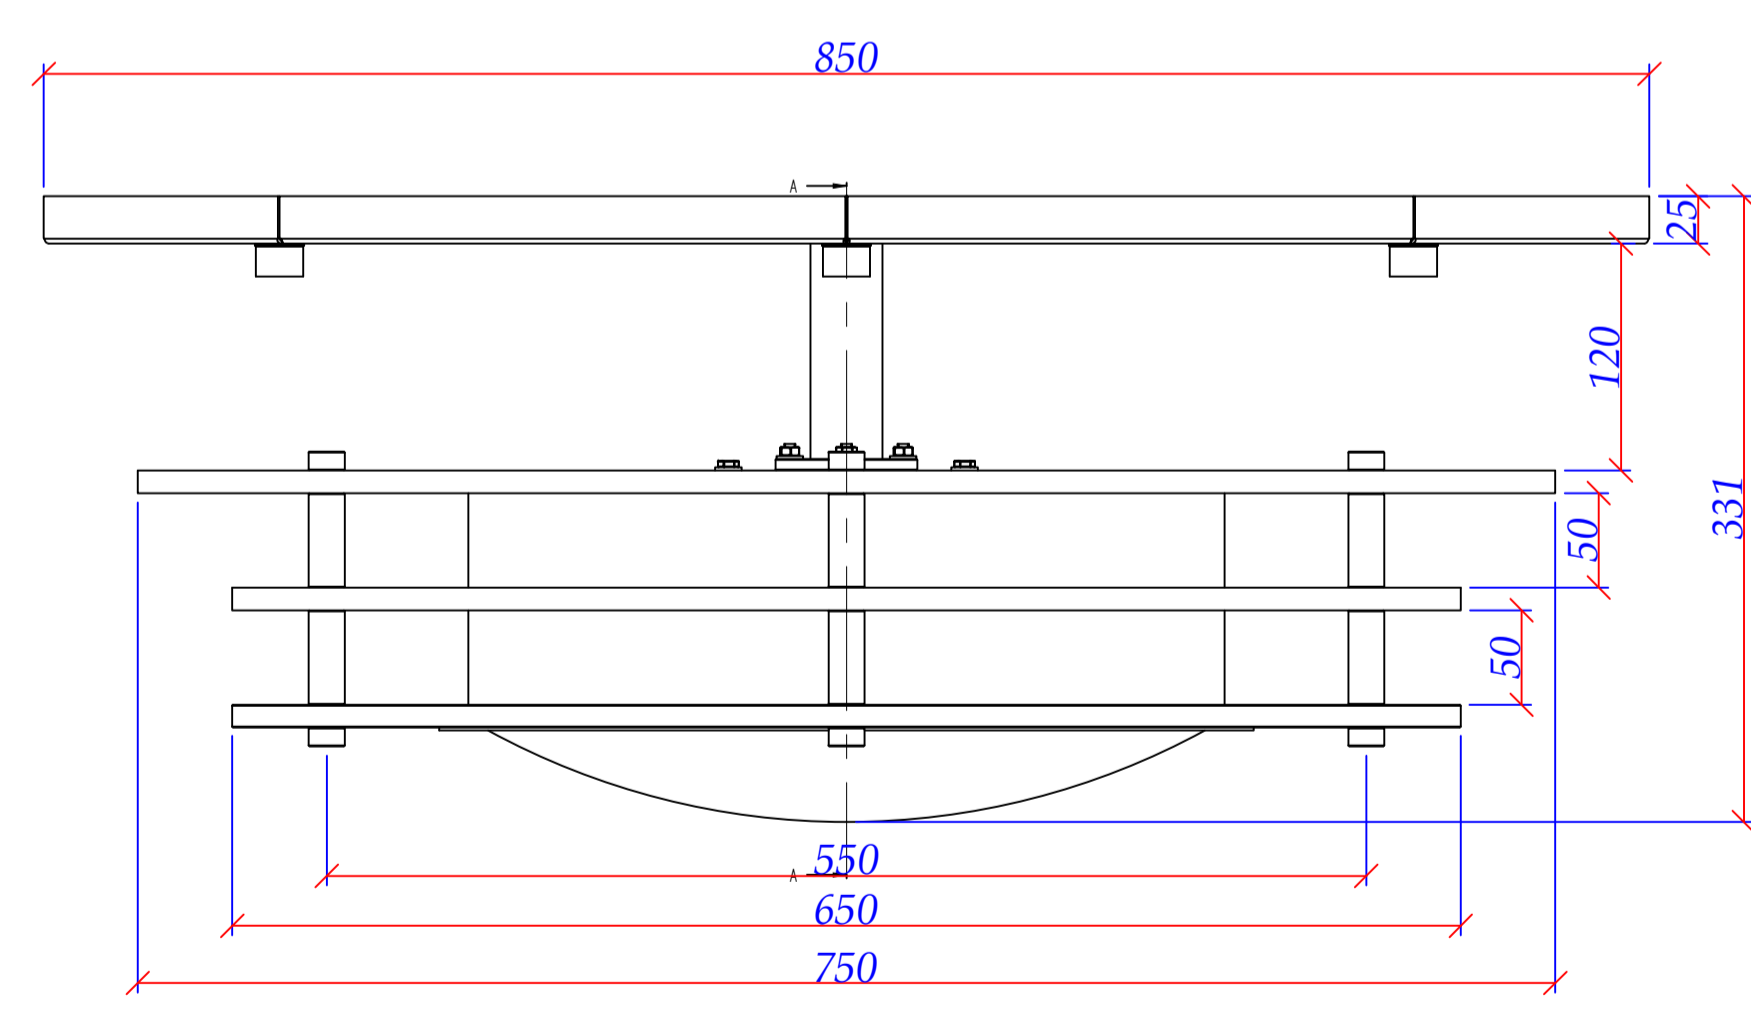

clear Perspex rings to main body  
 nickel plated to all visible surfaces  
 opal Perspex to dome and central cylinder

**Great British Lighting**

DENHAM WAY  
 FLEETWOOD  
 LANCASHIRE  
 FY7 4JH  
 TEL: 01253 778800  
 FAX: 01253 778800  
 E-MAIL: sales@greatbritishlighting.co.uk

CUSTOMER >	Mc Nally & Thompson
PROJECT >	Stockton Globe Theatre
CUSTOMER REF >	Heritage Type A
GBL QUOTE No >	33146
MATERIAL >	Brass & Perspex
FINISH >	Nickel Plated
LAMP DETAIL >	E27 Lampholder Max Watt 60 w
DRAWN BY >	T D Burman
DATE DRAWN >	Monday 16th November 2020
SCALE >	1:4 on A1 DO NOT SCALE
QUANTITY >	6