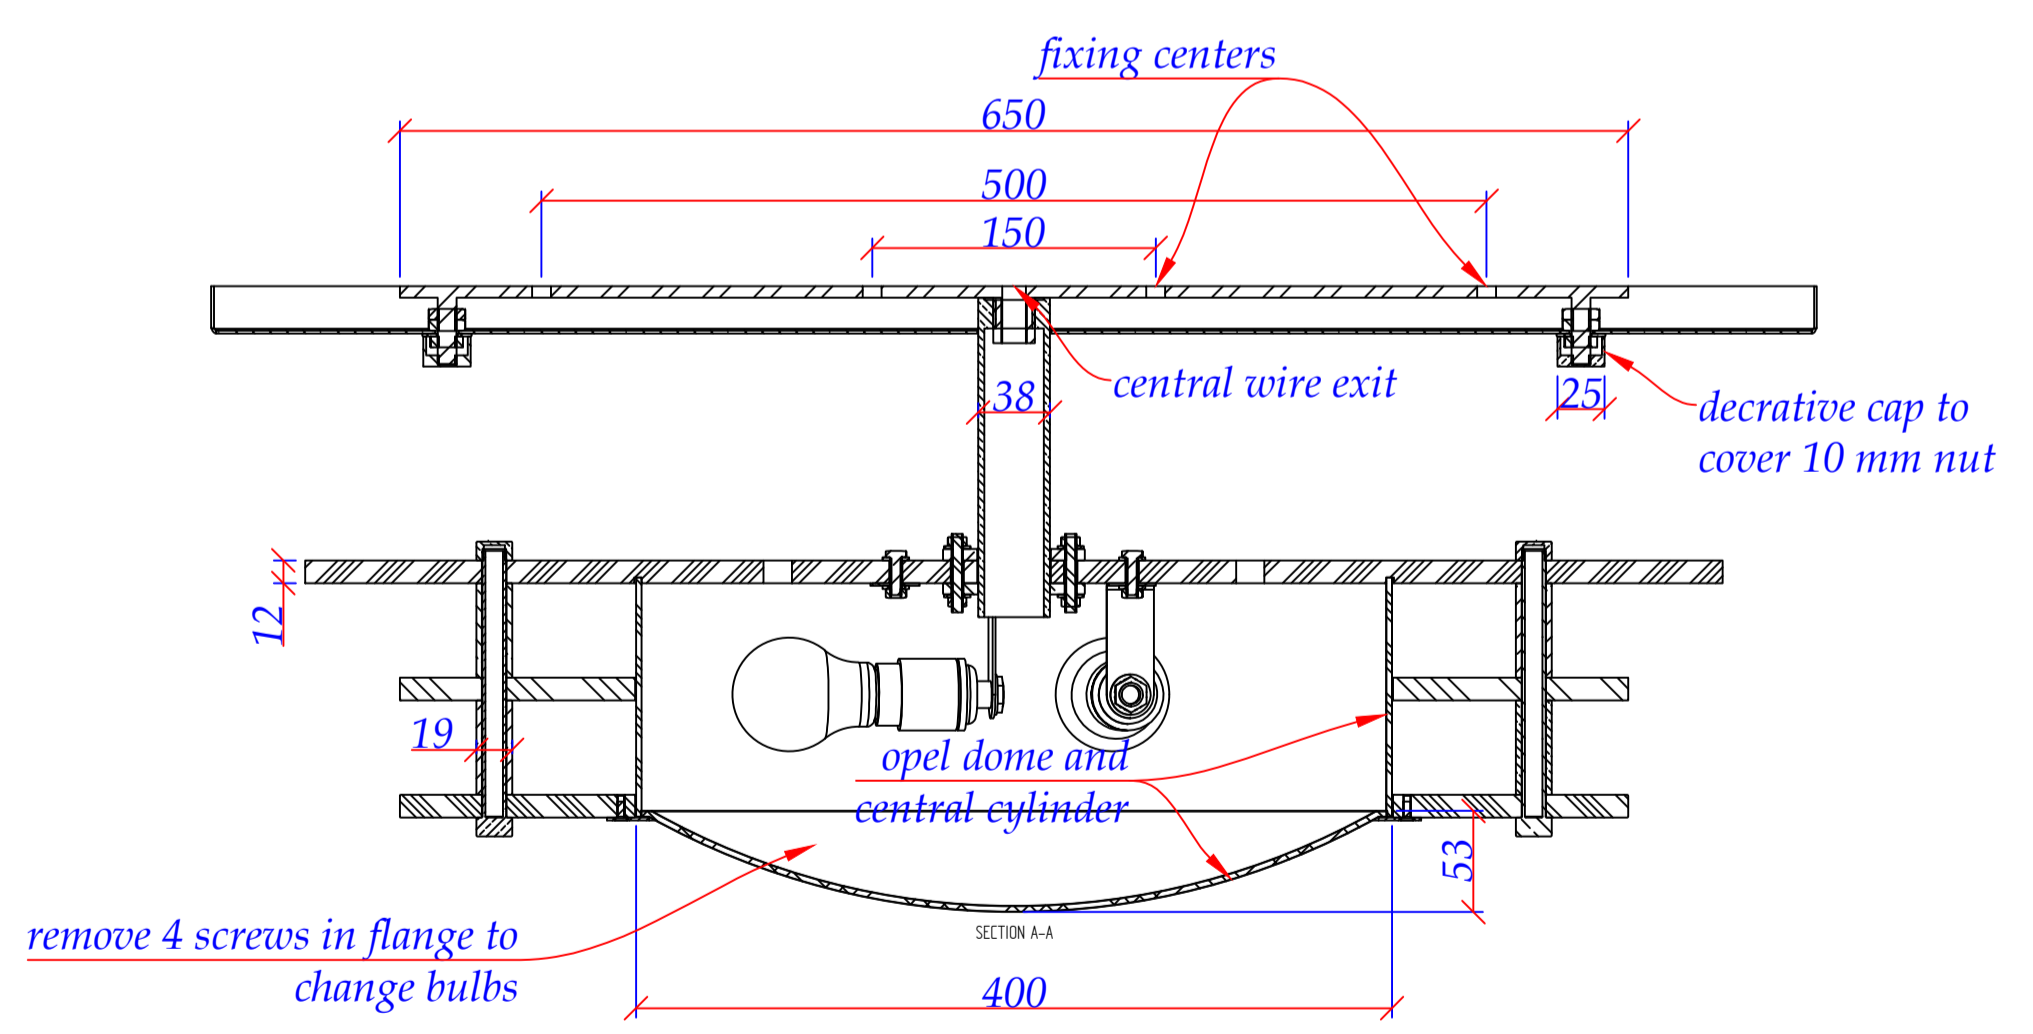

clear Perspex rings to main body  
 nickel plated to all visible surfaces  
 opal Perspex to dome and central cylinder

**Great British Lighting**

DENHAM WAY  
 FLEETWOOD  
 LANCASHIRE  
 FY7 4JH  
 TEL: 01253 778800  
 FAX: 01253 778800  
 E-MAIL: sales@greatbritishlighting.co.uk

CUSTOMER >	Mc Nally & Thompson
PROJECT >	Stockton Globe Theatre
CUSTOMER REF >	Heritage Type A
GBL QUOTE No >	33146
MATERIAL >	Brass & Perspex
FINISH >	Nickel Plated
LAMP DETAIL >	E27 Lampholder Max Watt 60 w
DRAWN BY >	T D Burman
DATE DRAWN >	Monday 16th November 2020
SCALE >	1:4 on A1 DO NOT SCALE
QUANTITY >	6