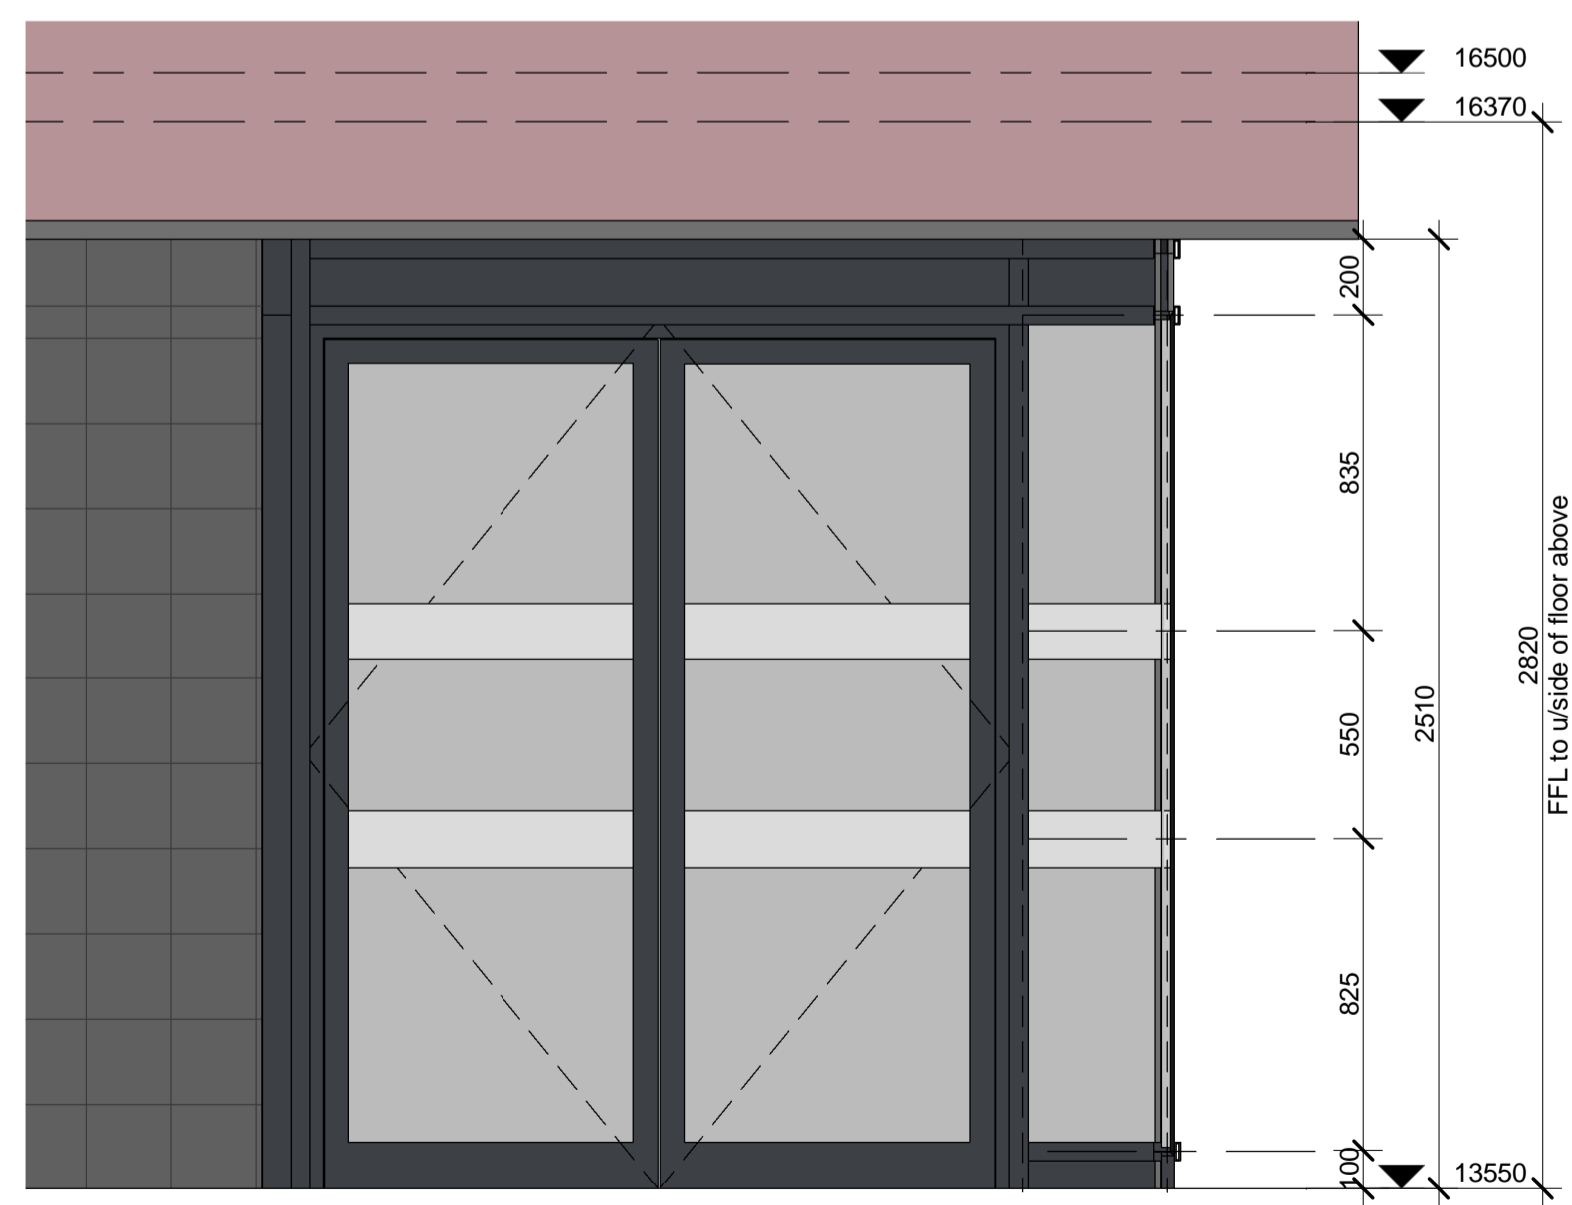

CW0.05 Middle St Elevation

1 : 20