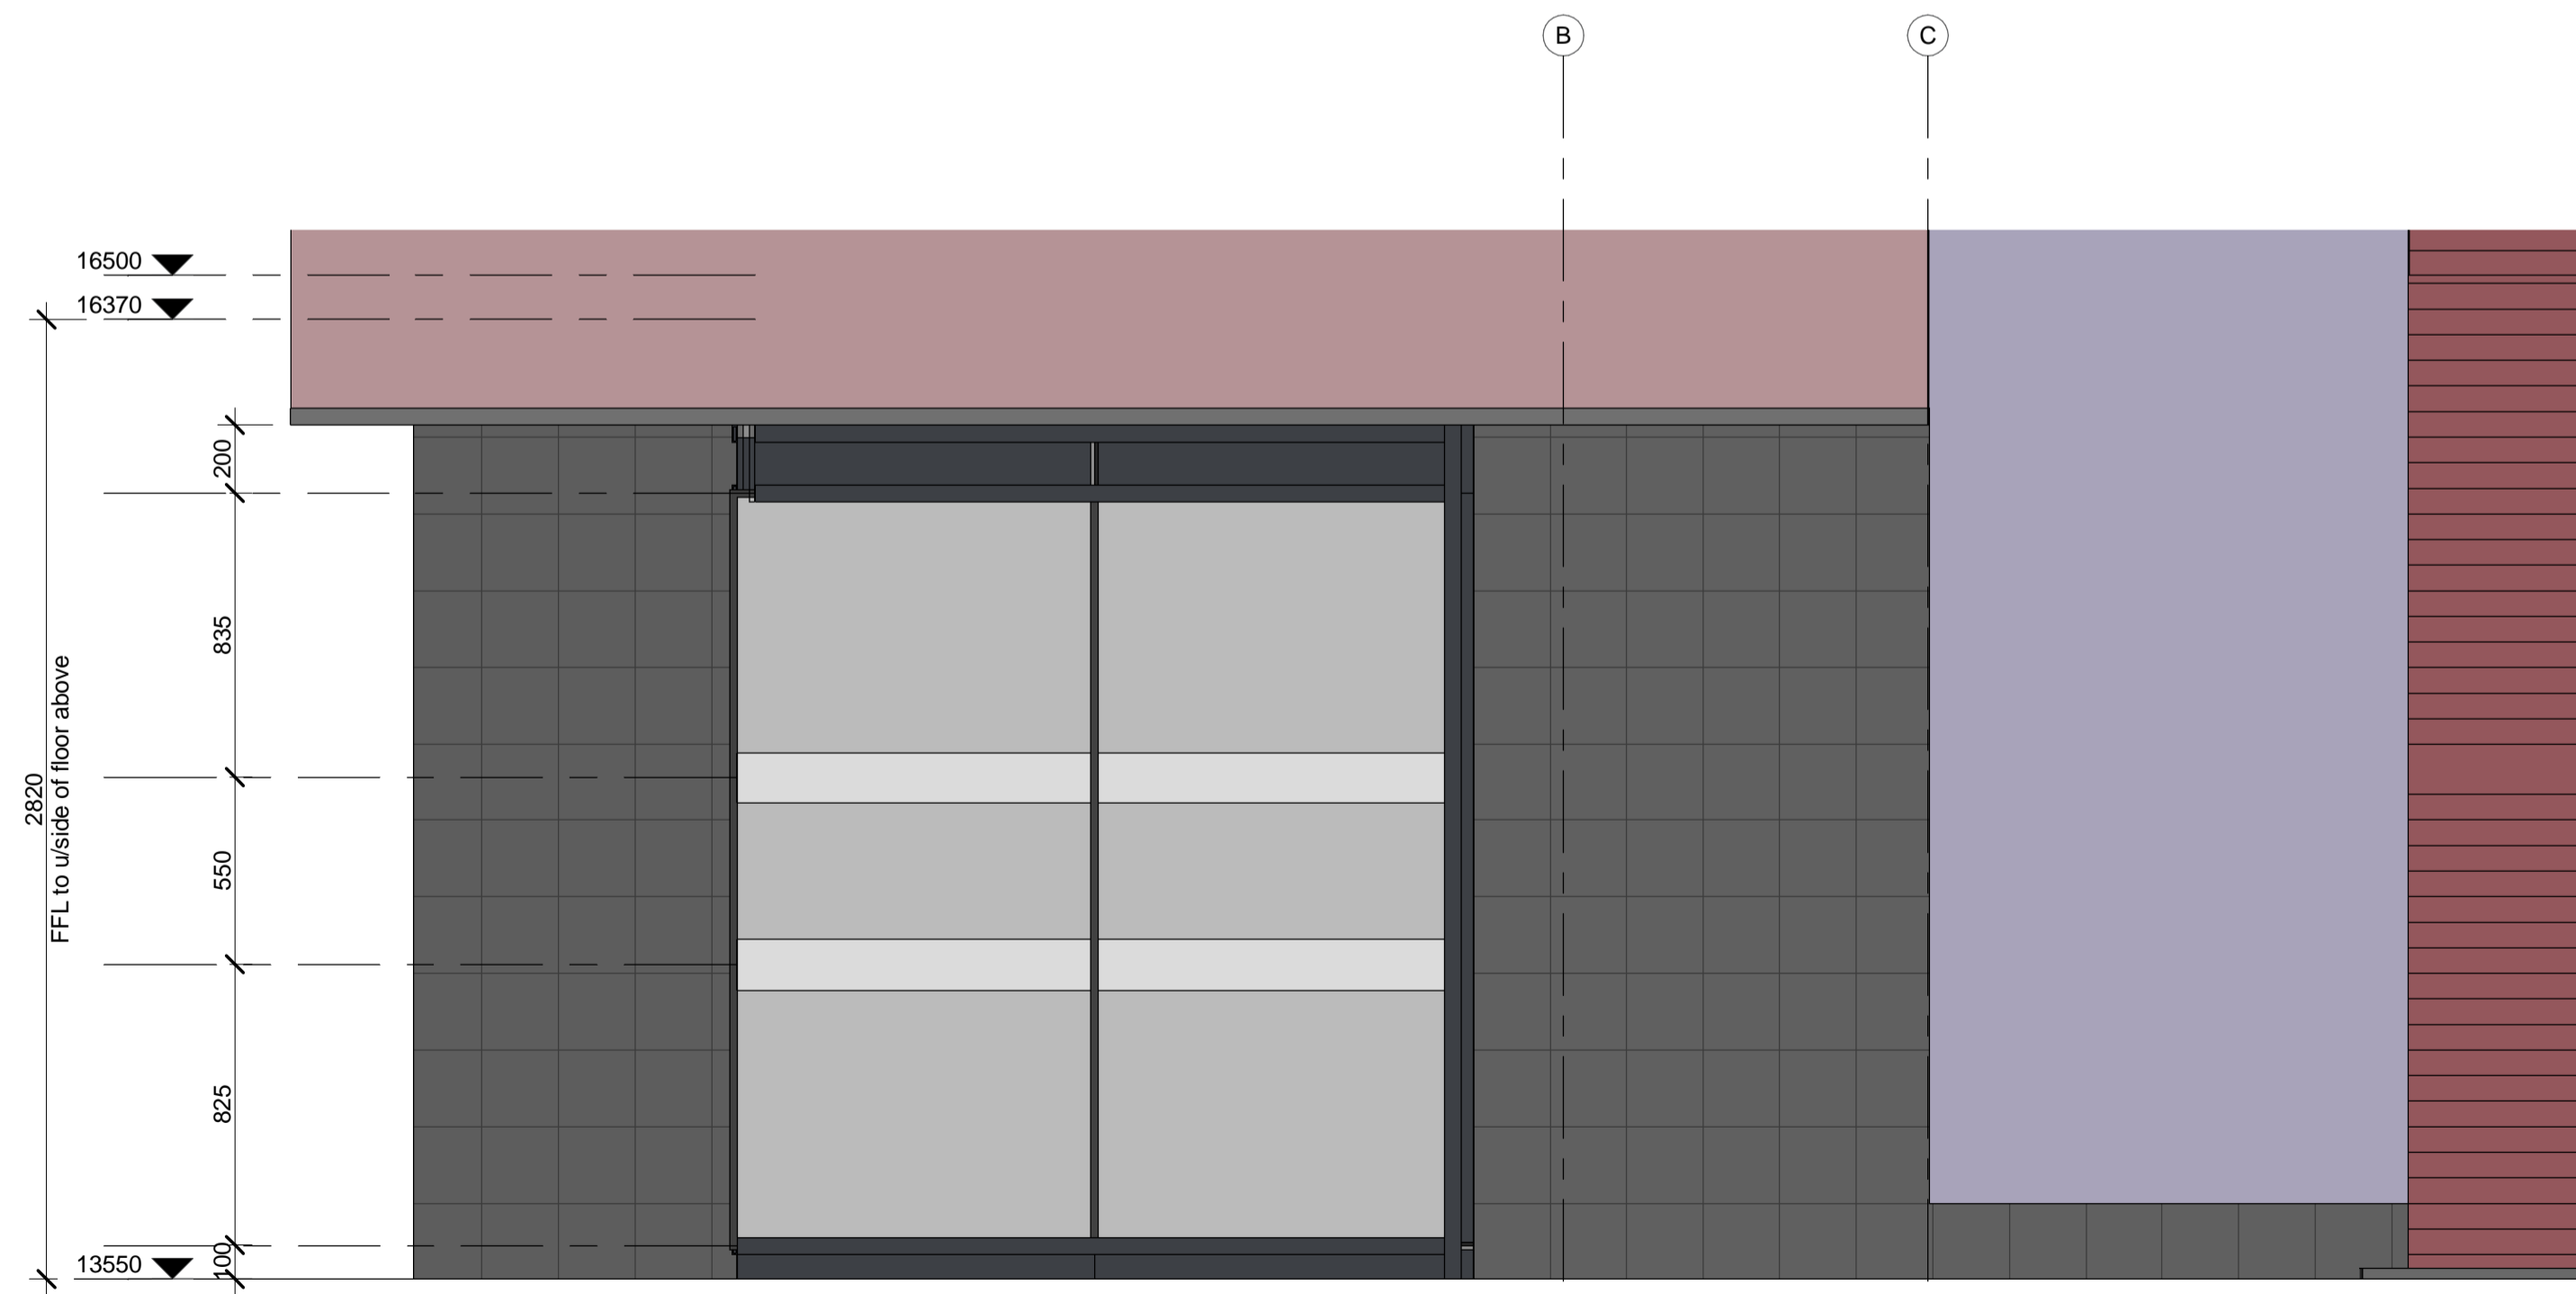

CW0.05 ServiceYard Elevation

1 : 20

Project STOCKTON GLOBE				
Drawing Title Stage Door Curtain Walling				
Project No. K00186	Drawing No. ZZ-XX-DR-A-31-0006	Suitability A5	Revision C1	Scale at A1 1 : 20
File Reference: K00186-SPACE-XX-DR-A-31-0006-A5-C1