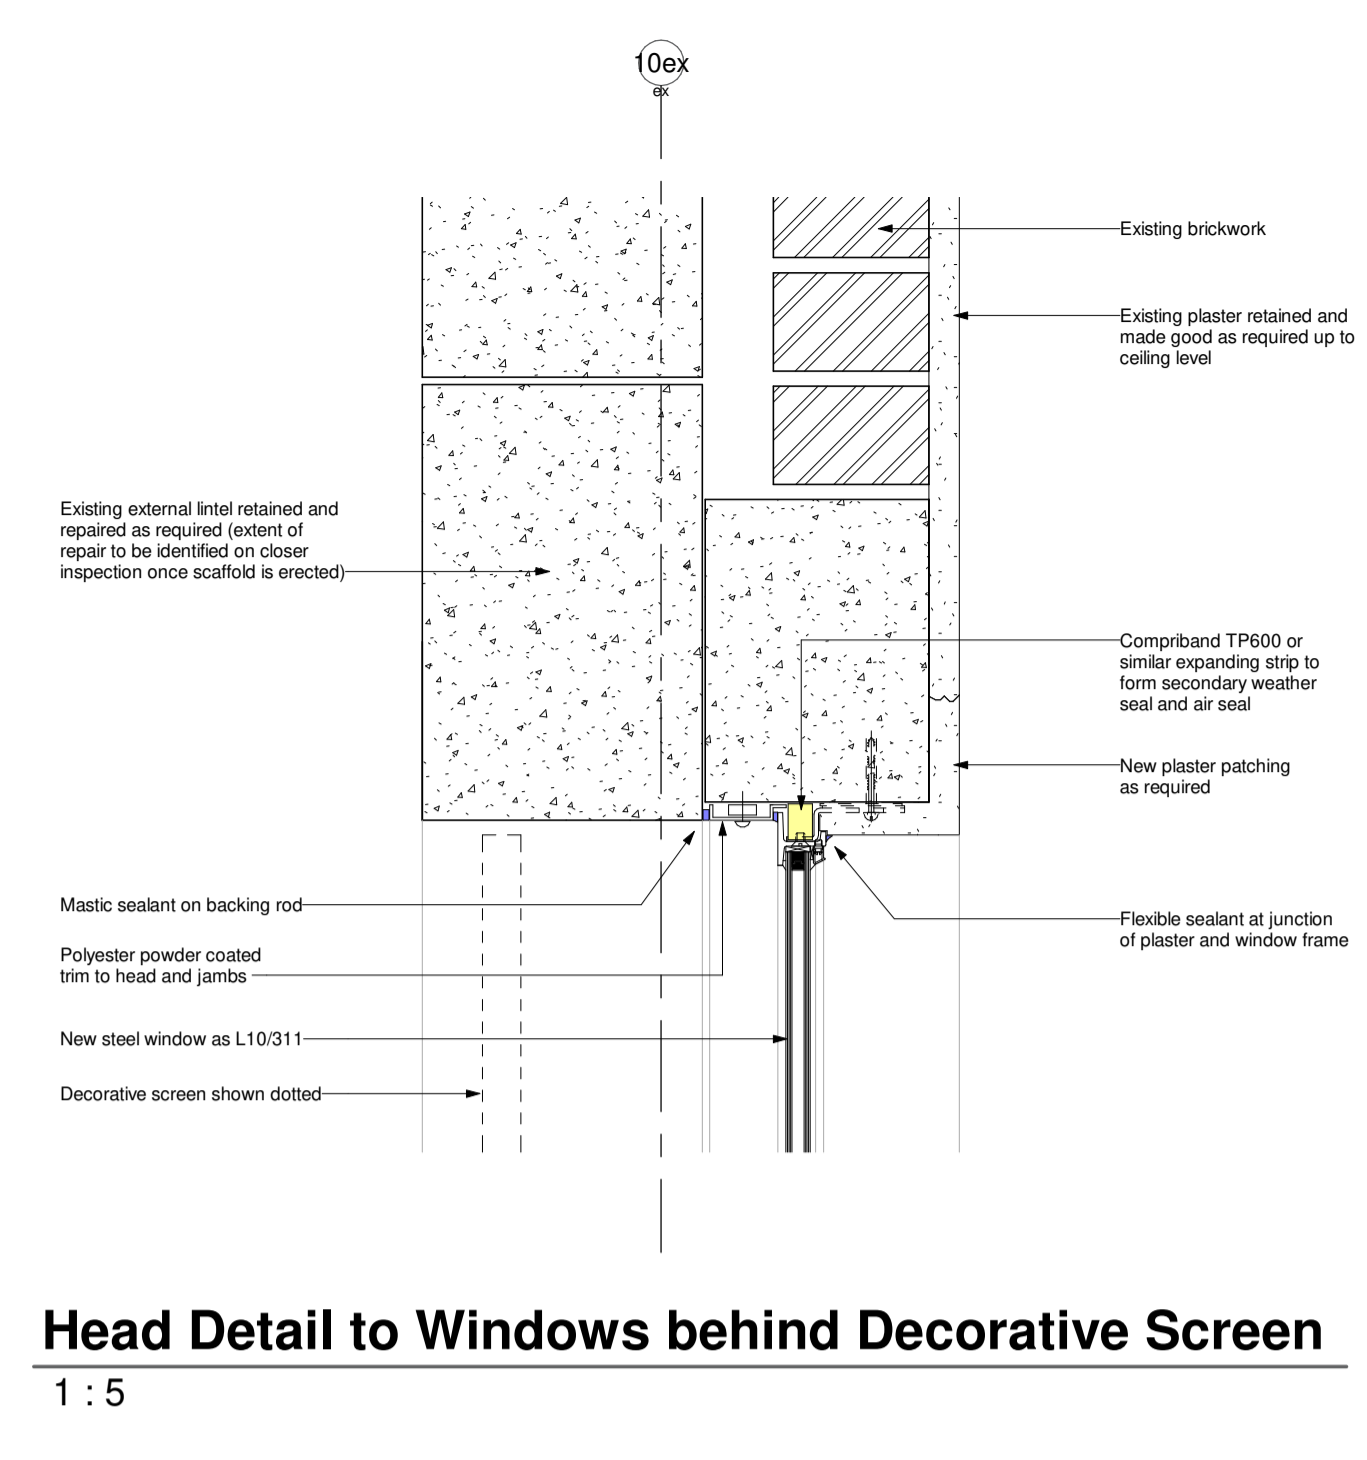

Revision	Description	Author	Checker	Date
P1	First Issue	DOS	GB	23.10.2019
C1	Issued for Construction.	DOS	GB	04.12.2019

Head Detail to Windows behind Decorative Screen

1 : 5