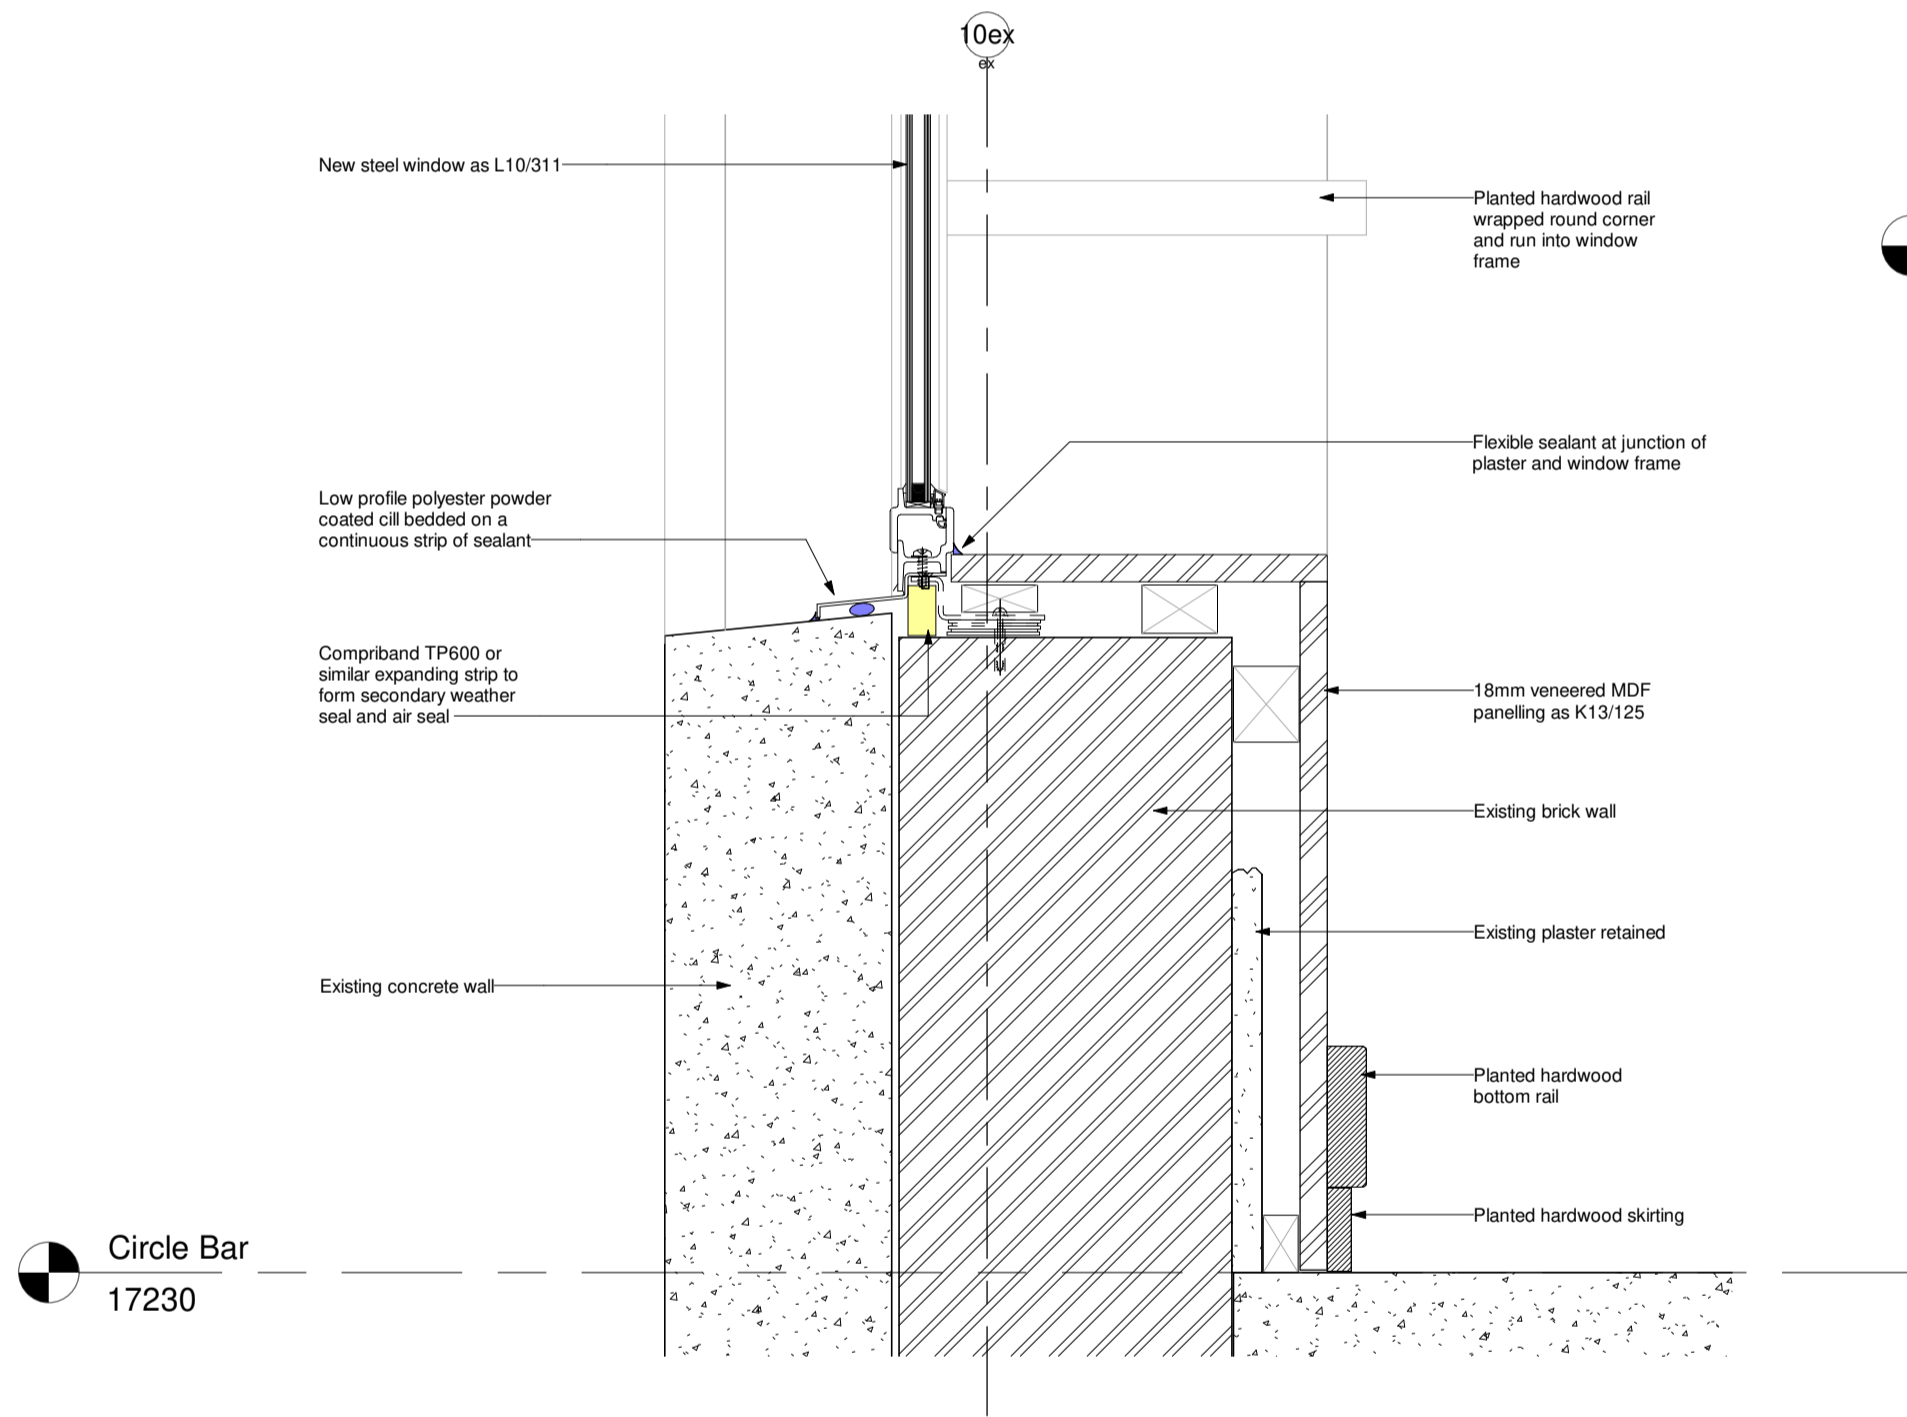

Crittall Window Head Detail - Art Deco Facade

1 : 5

Cill Detail to Windows behind Decorative Screen

1 : 5