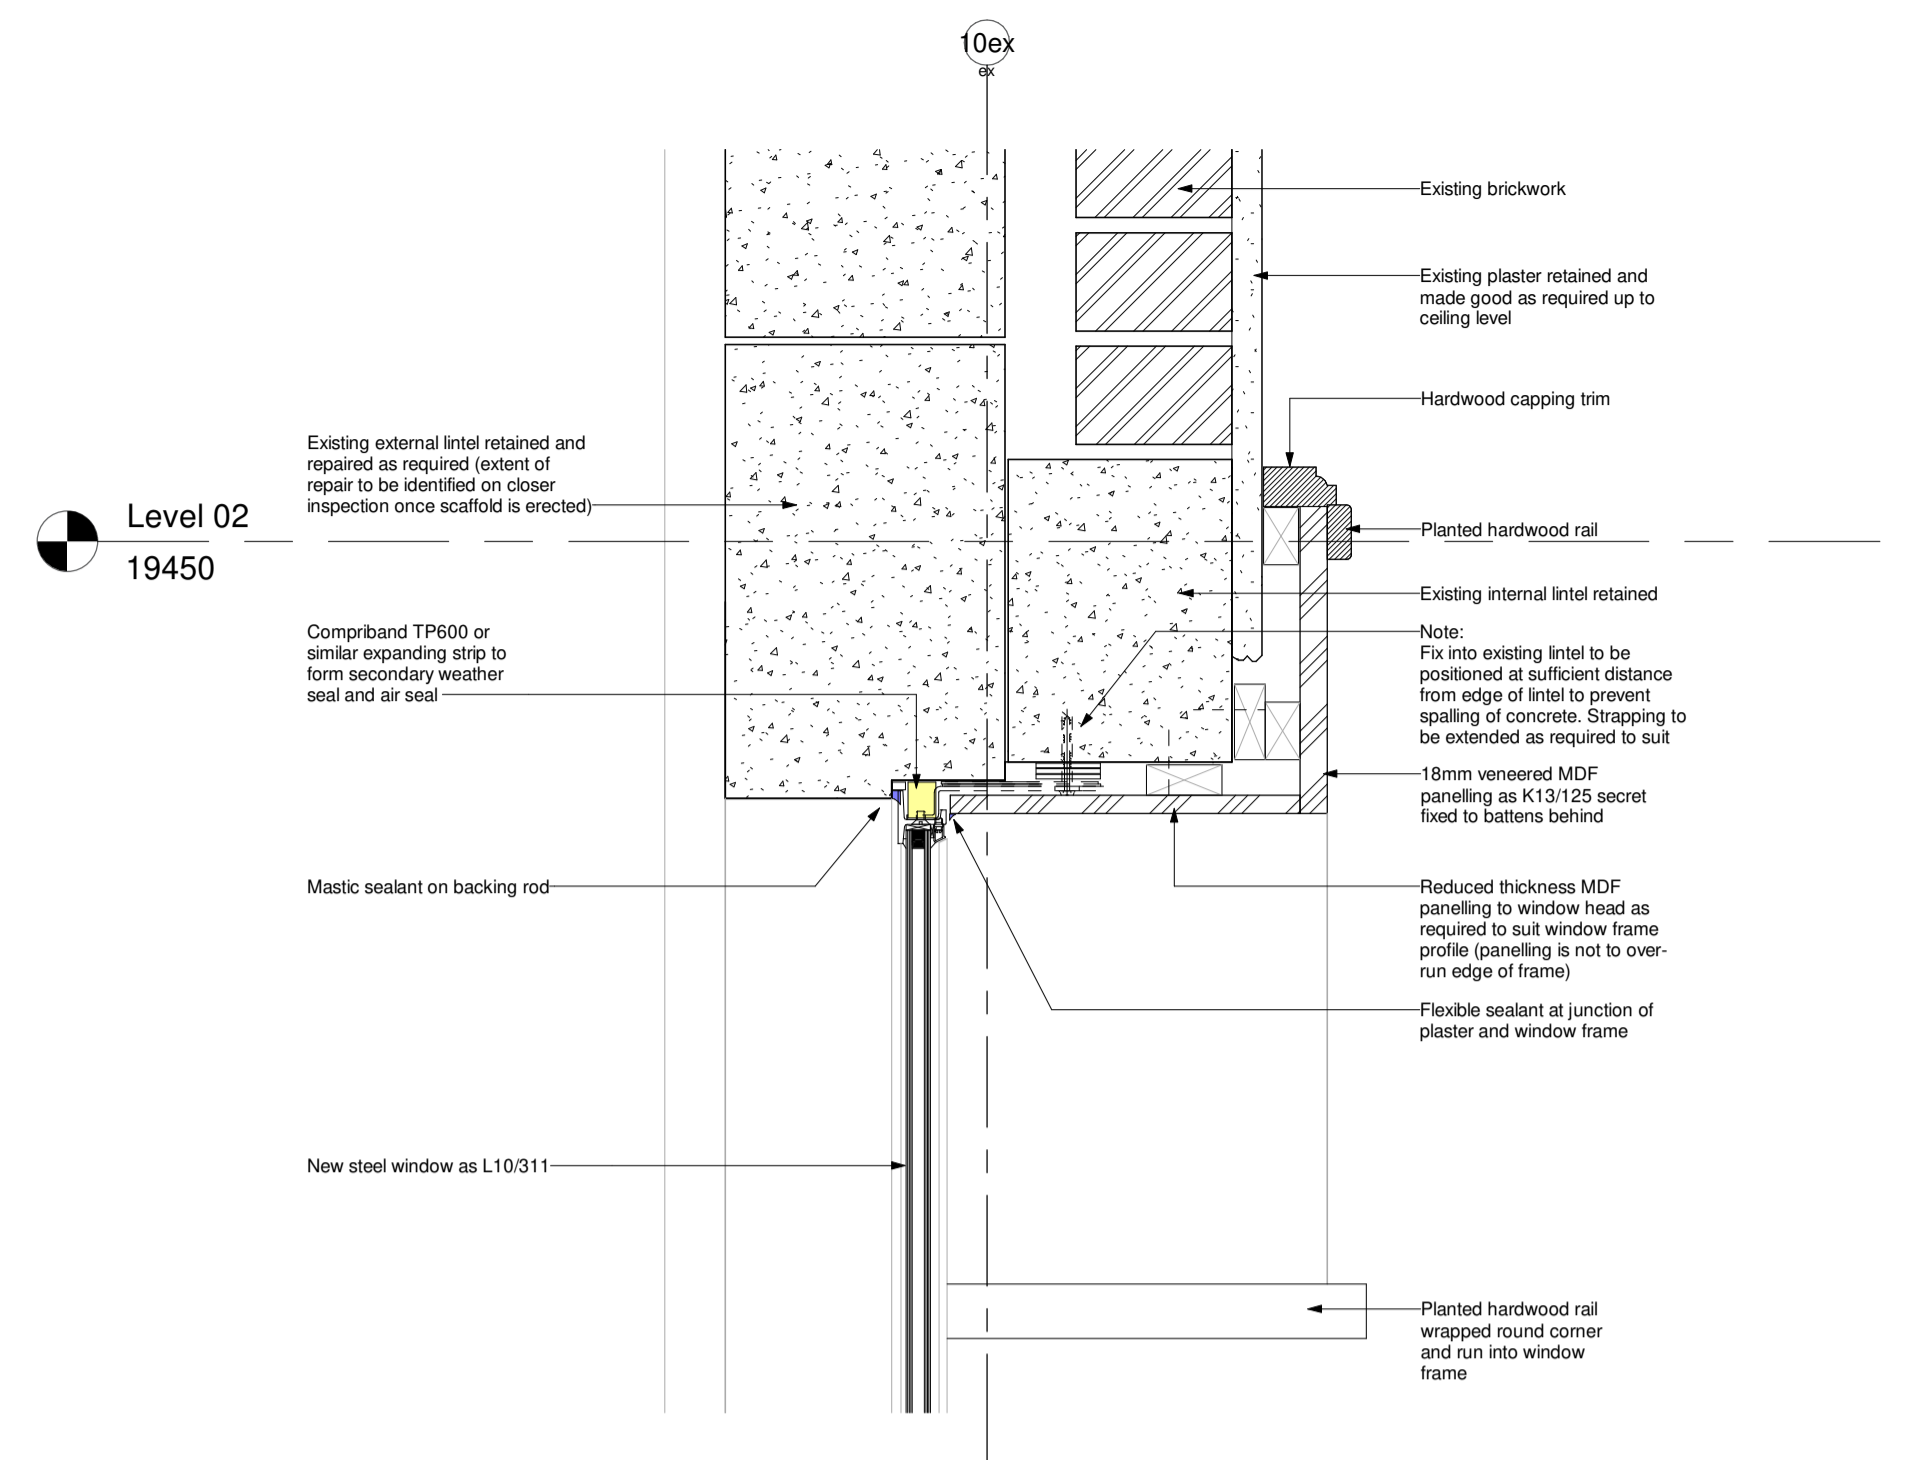

Revision	Description	Author	Checker	Date
P1	First Issue	DOS	GB	23.10.2019
C1	Issued for Construction.	DOS	GB	04.12.2019

Head Detail to Windows behind Decorative Screen

1 : 5