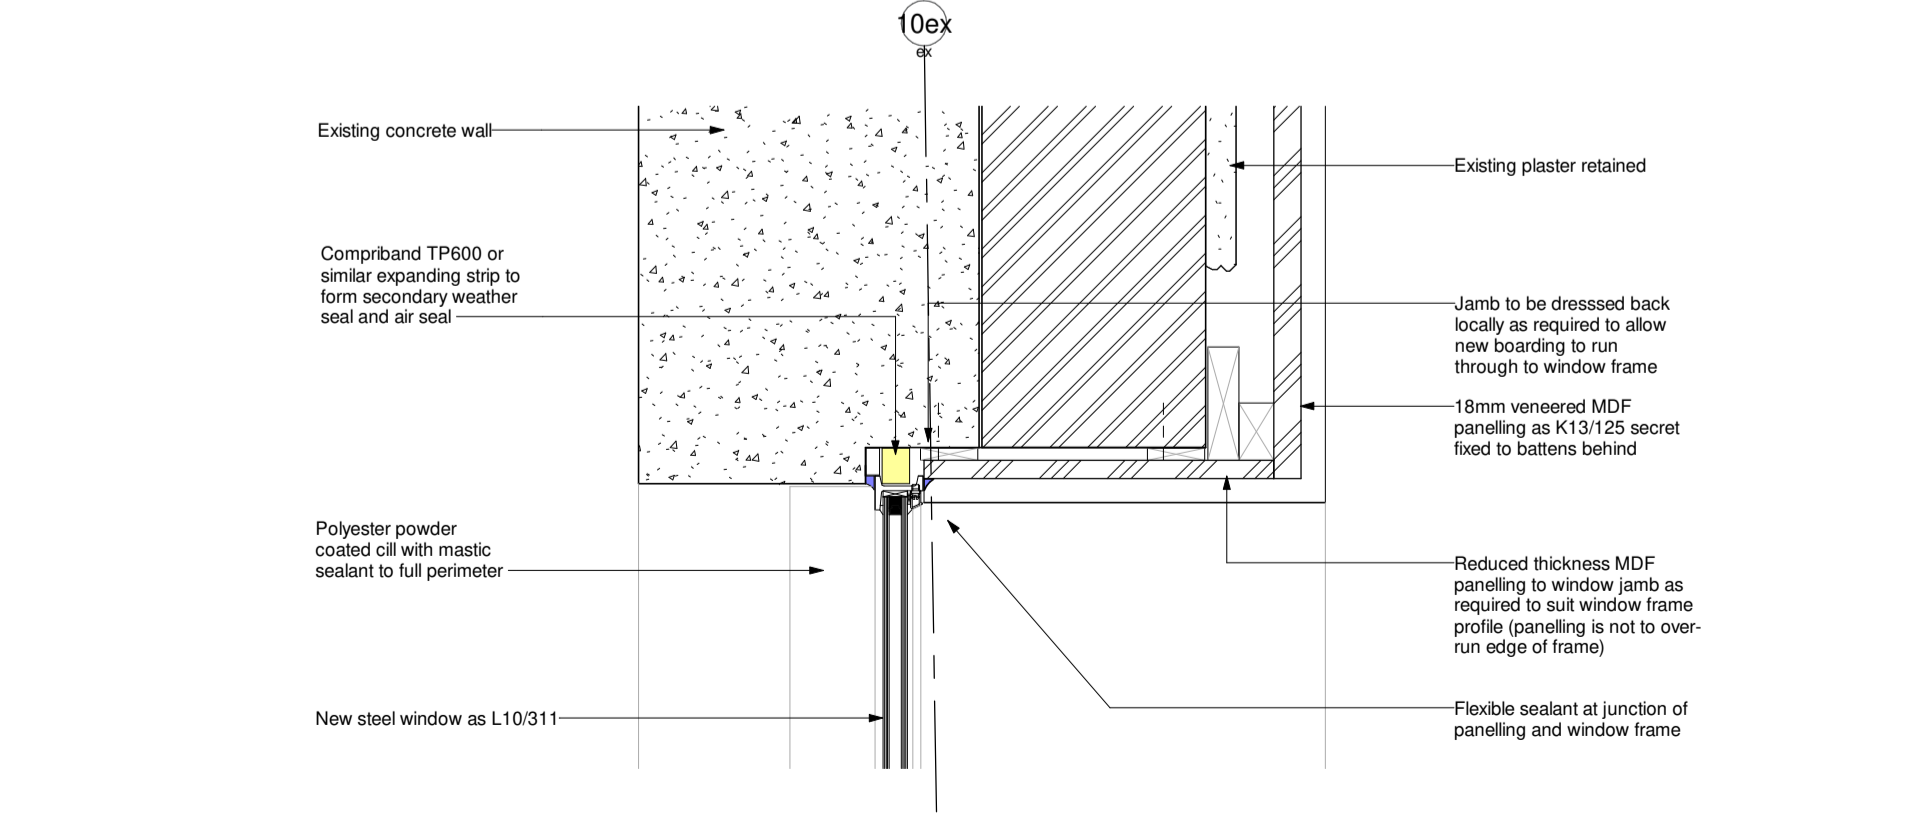

Crittall Window Cill Detail - Art Deco Facade

1 : 5

Crittall Window Jamb Detail - Art Deco Facade

1 : 5

NOTE:
WINDOW DETAILING SHOWN IS TO BE CONFIRMED WHEN FULL SCAFFOLD ACCESS IS AVAILABLE EXTERNALLY AND TEMPORARY BLOCKING UP OF WINDOW OPENINGS HAS BEEN REMOVED

Project STOCKTON GLOBE				
Drawing Title Crittall Window Details - Art Deco Facade				
Project No. K00186	Drawing No. ZZ-XX-DR-A-31-0010	Suitability S0	Revision C1	Scale at A1 1 : 5
File Reference: K00186-SPACE-ZZ-XX-DR-A-31-0010-S0-C1