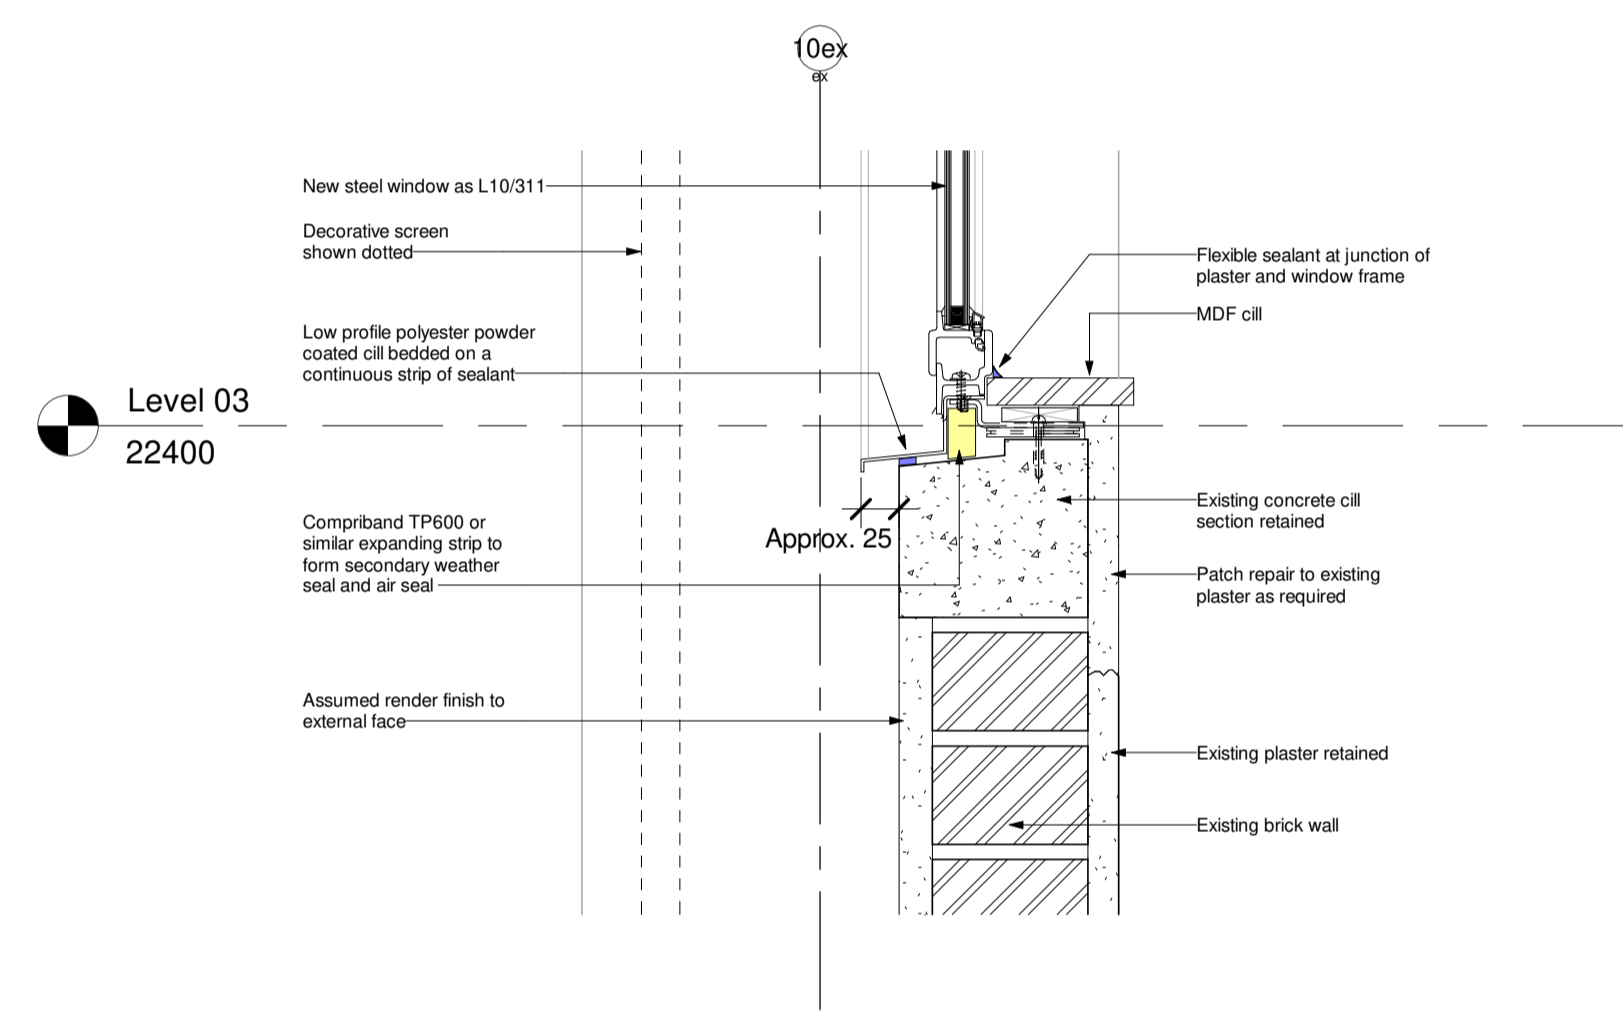

Crittall Window Head Detail - Art Deco Facade

1 : 5

Cill Detail to Windows behind Decorative Screen

1 : 5