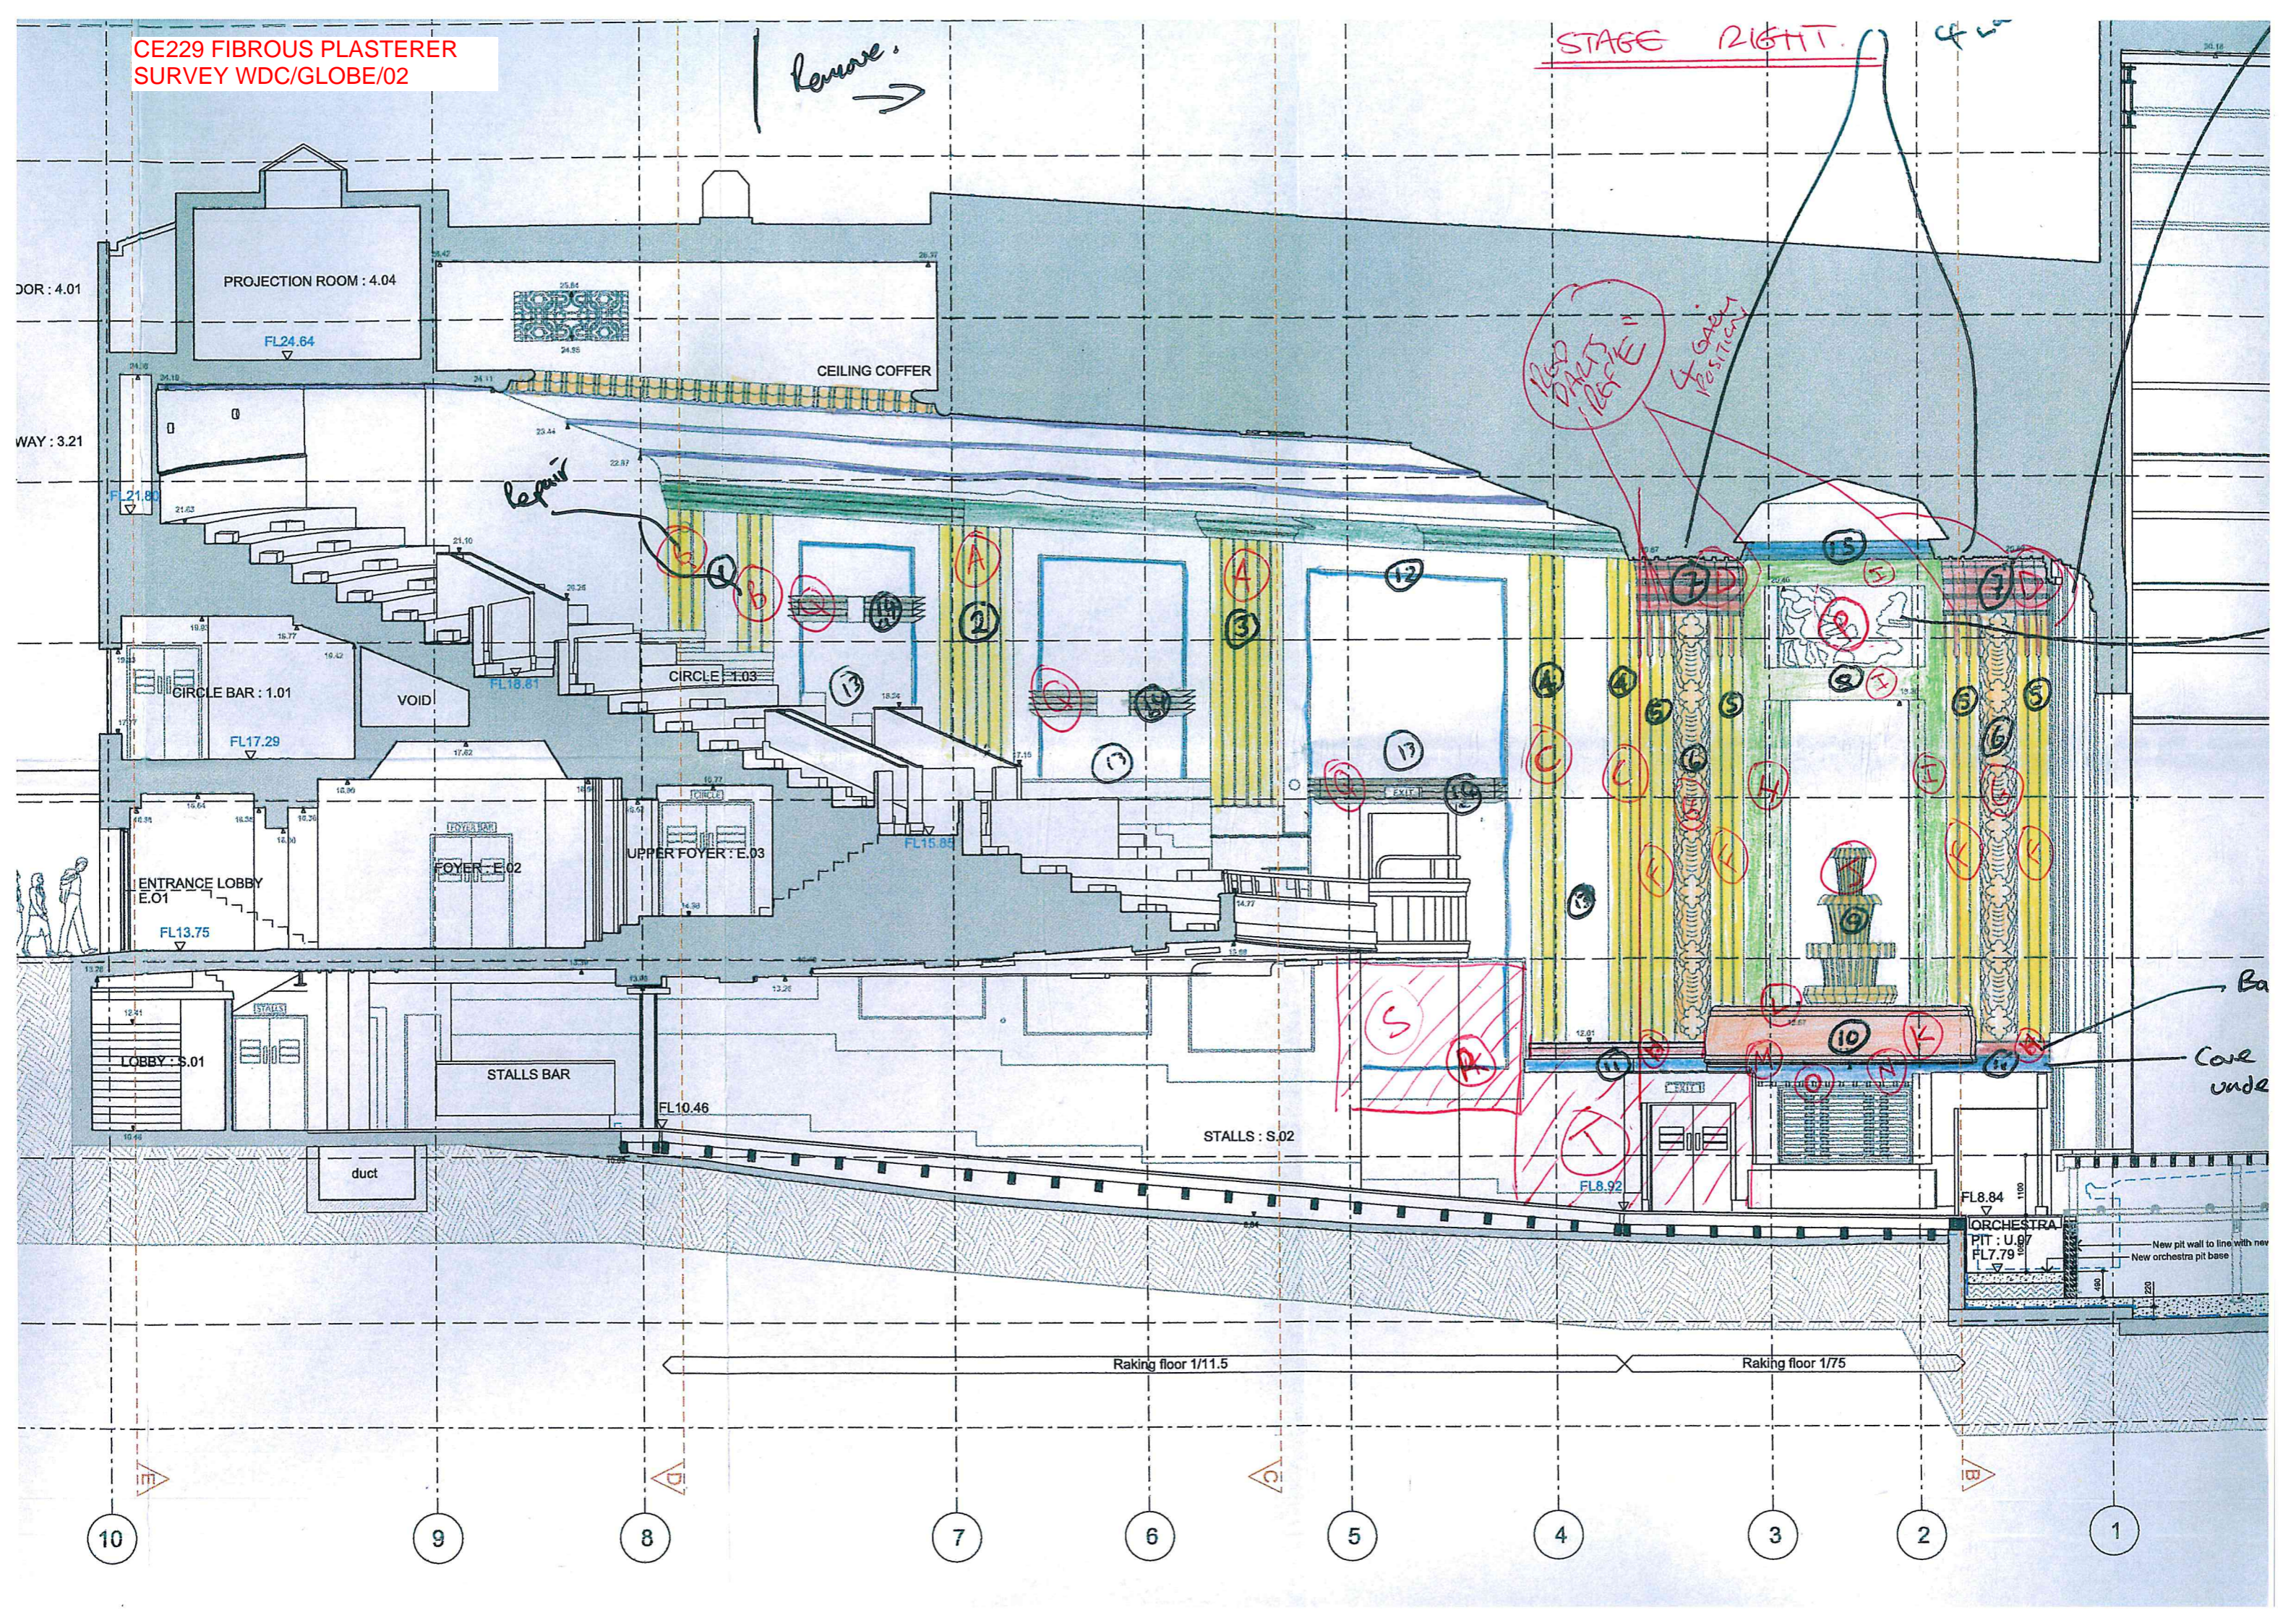

CE229 FIBROUS PLASTERER
SURVEY WDC/GLOBE/02

STAGE RIGHT

Remove →

Repair

RED DARTS
"OFFICE"

4 GALEY
POSITION

Bar
Cove
under

STAGE LEFT.

PROJECTION ROOM : 4.04

FL24.64

CORRIDOR :

PASSAGEWA

FL21.30

CIRCLE BAR : 1.01

FL17.29

VOID

UPPER FOYER : E.03

FOYER : E.02

ENTRANCE LOBBY : E.01

FL13.75

STALLS BAR

LOBBY : S.01

STALLS : S.02

duct

ORCHESTRA
PIT : U.07

Cove under

Repair
lean repair

Raking floor