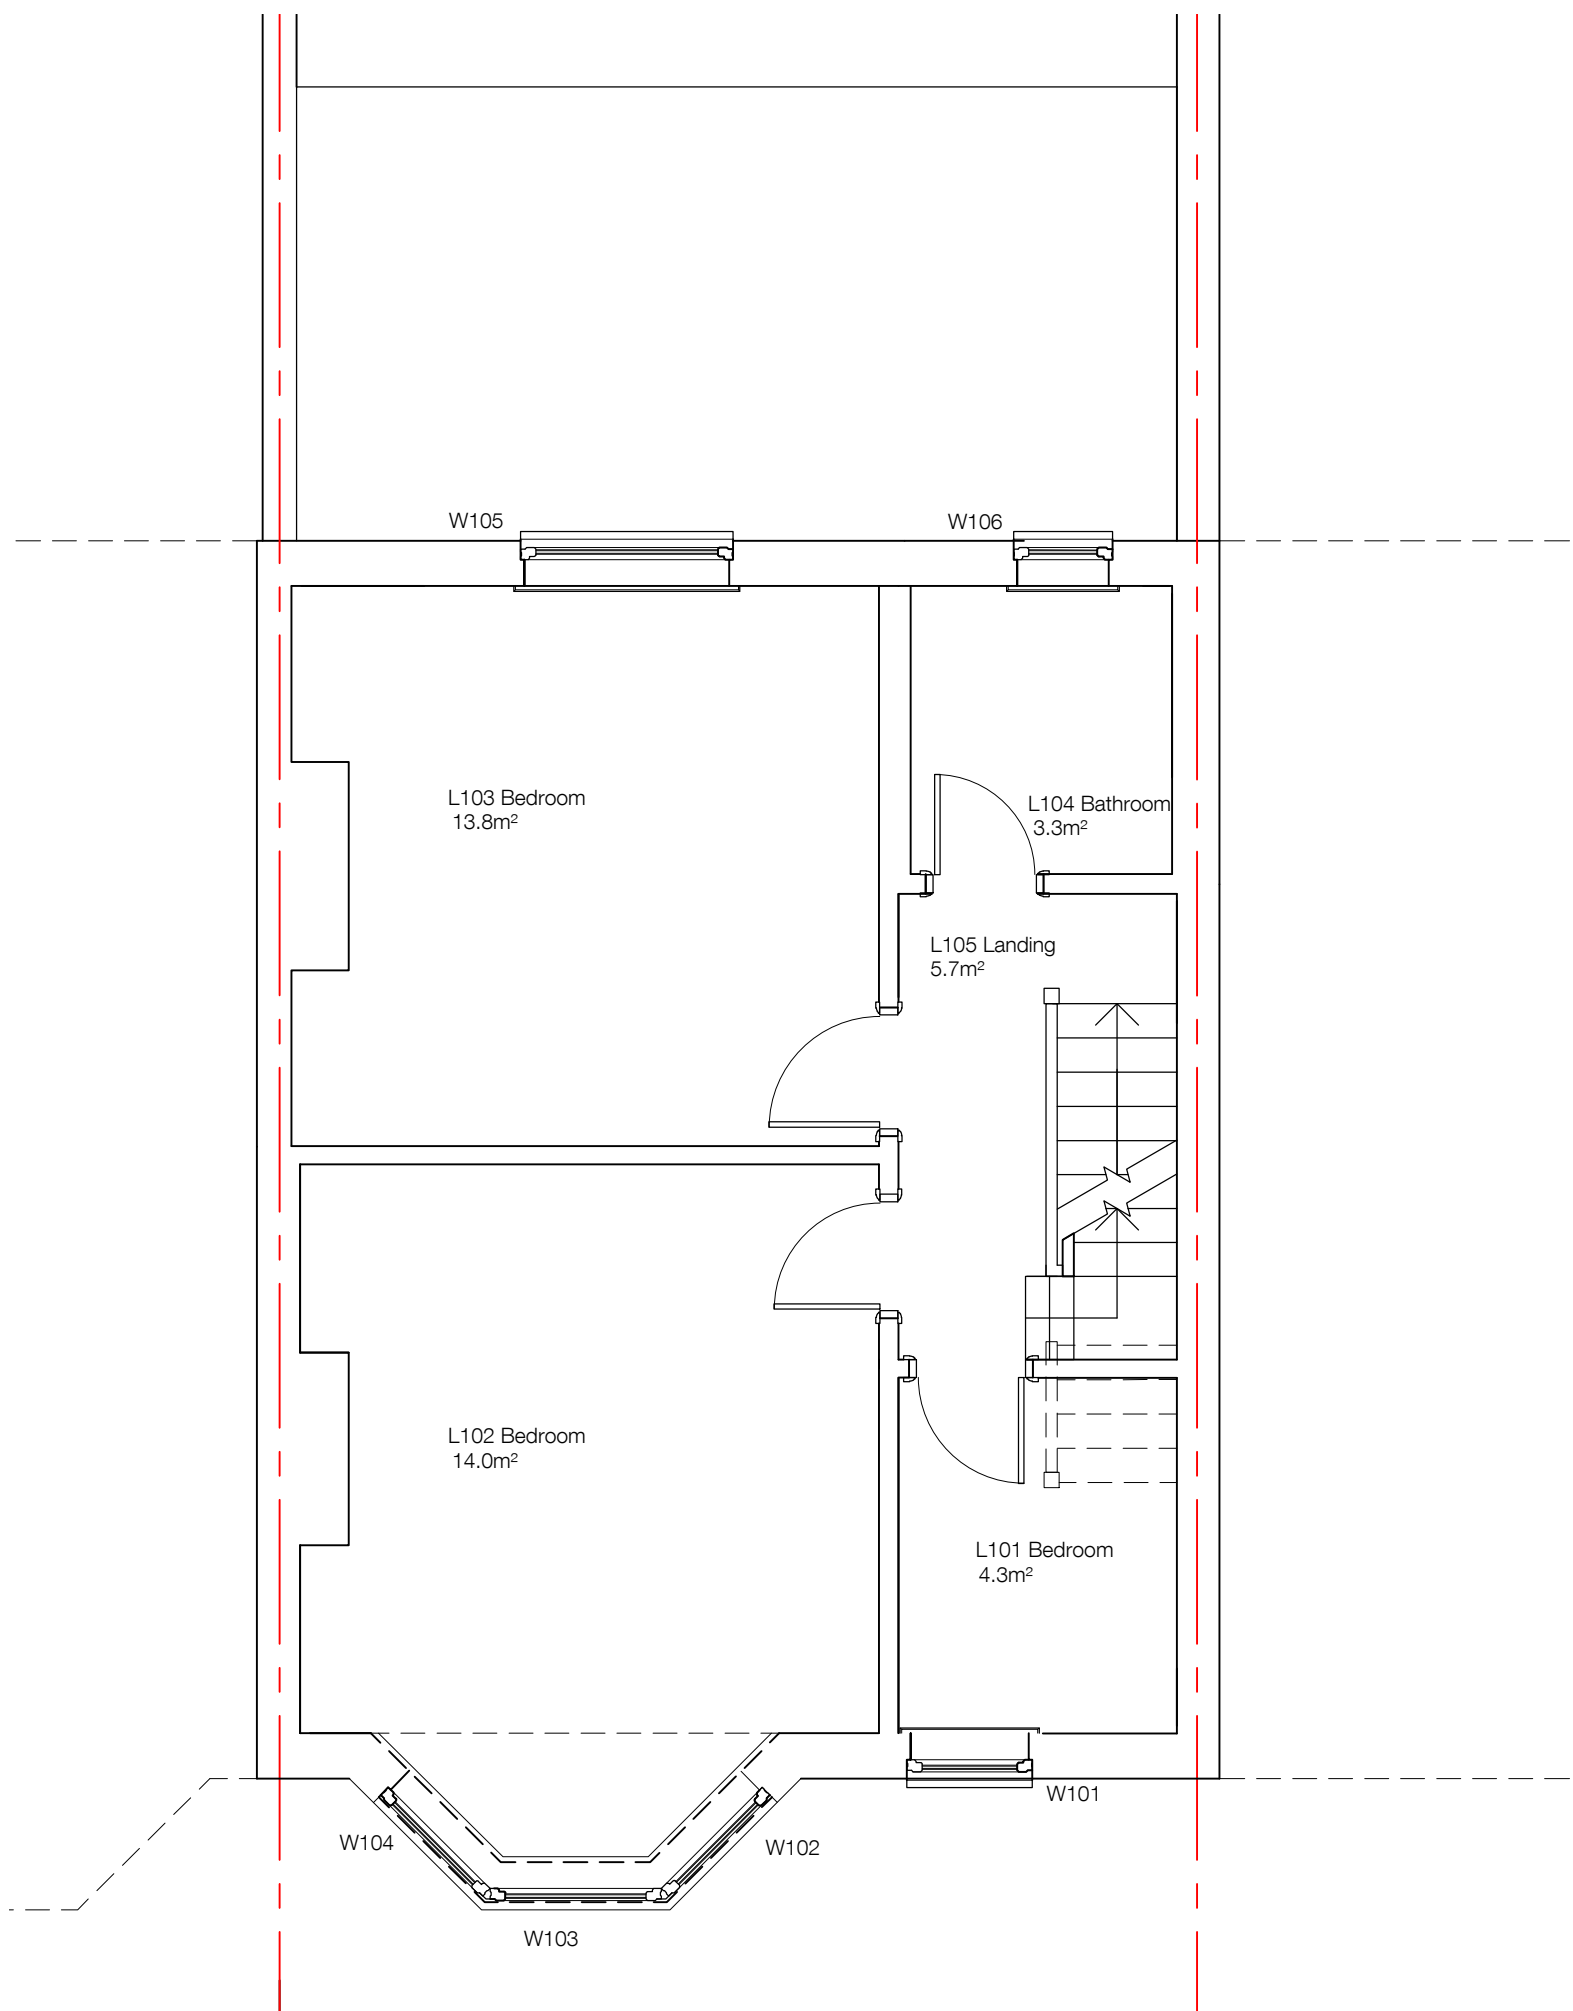

1. Do not scale from drawing.
2. The author of this drawing will not be responsible for any dimensions obtained by measuring/scaling from this drawing and no reliance may be placed on such dimensions. If no dimension is given it is the responsibility of the recipient to ascertain the dimension specifically from the author or by site dimension.
3. Report all drawing errors, omissions and discrepancies to the architect.

01 Existing first floor plan 1:50

REV	DATE	NOTES
PLANNING		
job title 23 Victoria Park Road East		
drawing title / location First floor plan as existing		
scale 1:50@A3		status APPROVAL
project 21001	drawing no P002	revision -