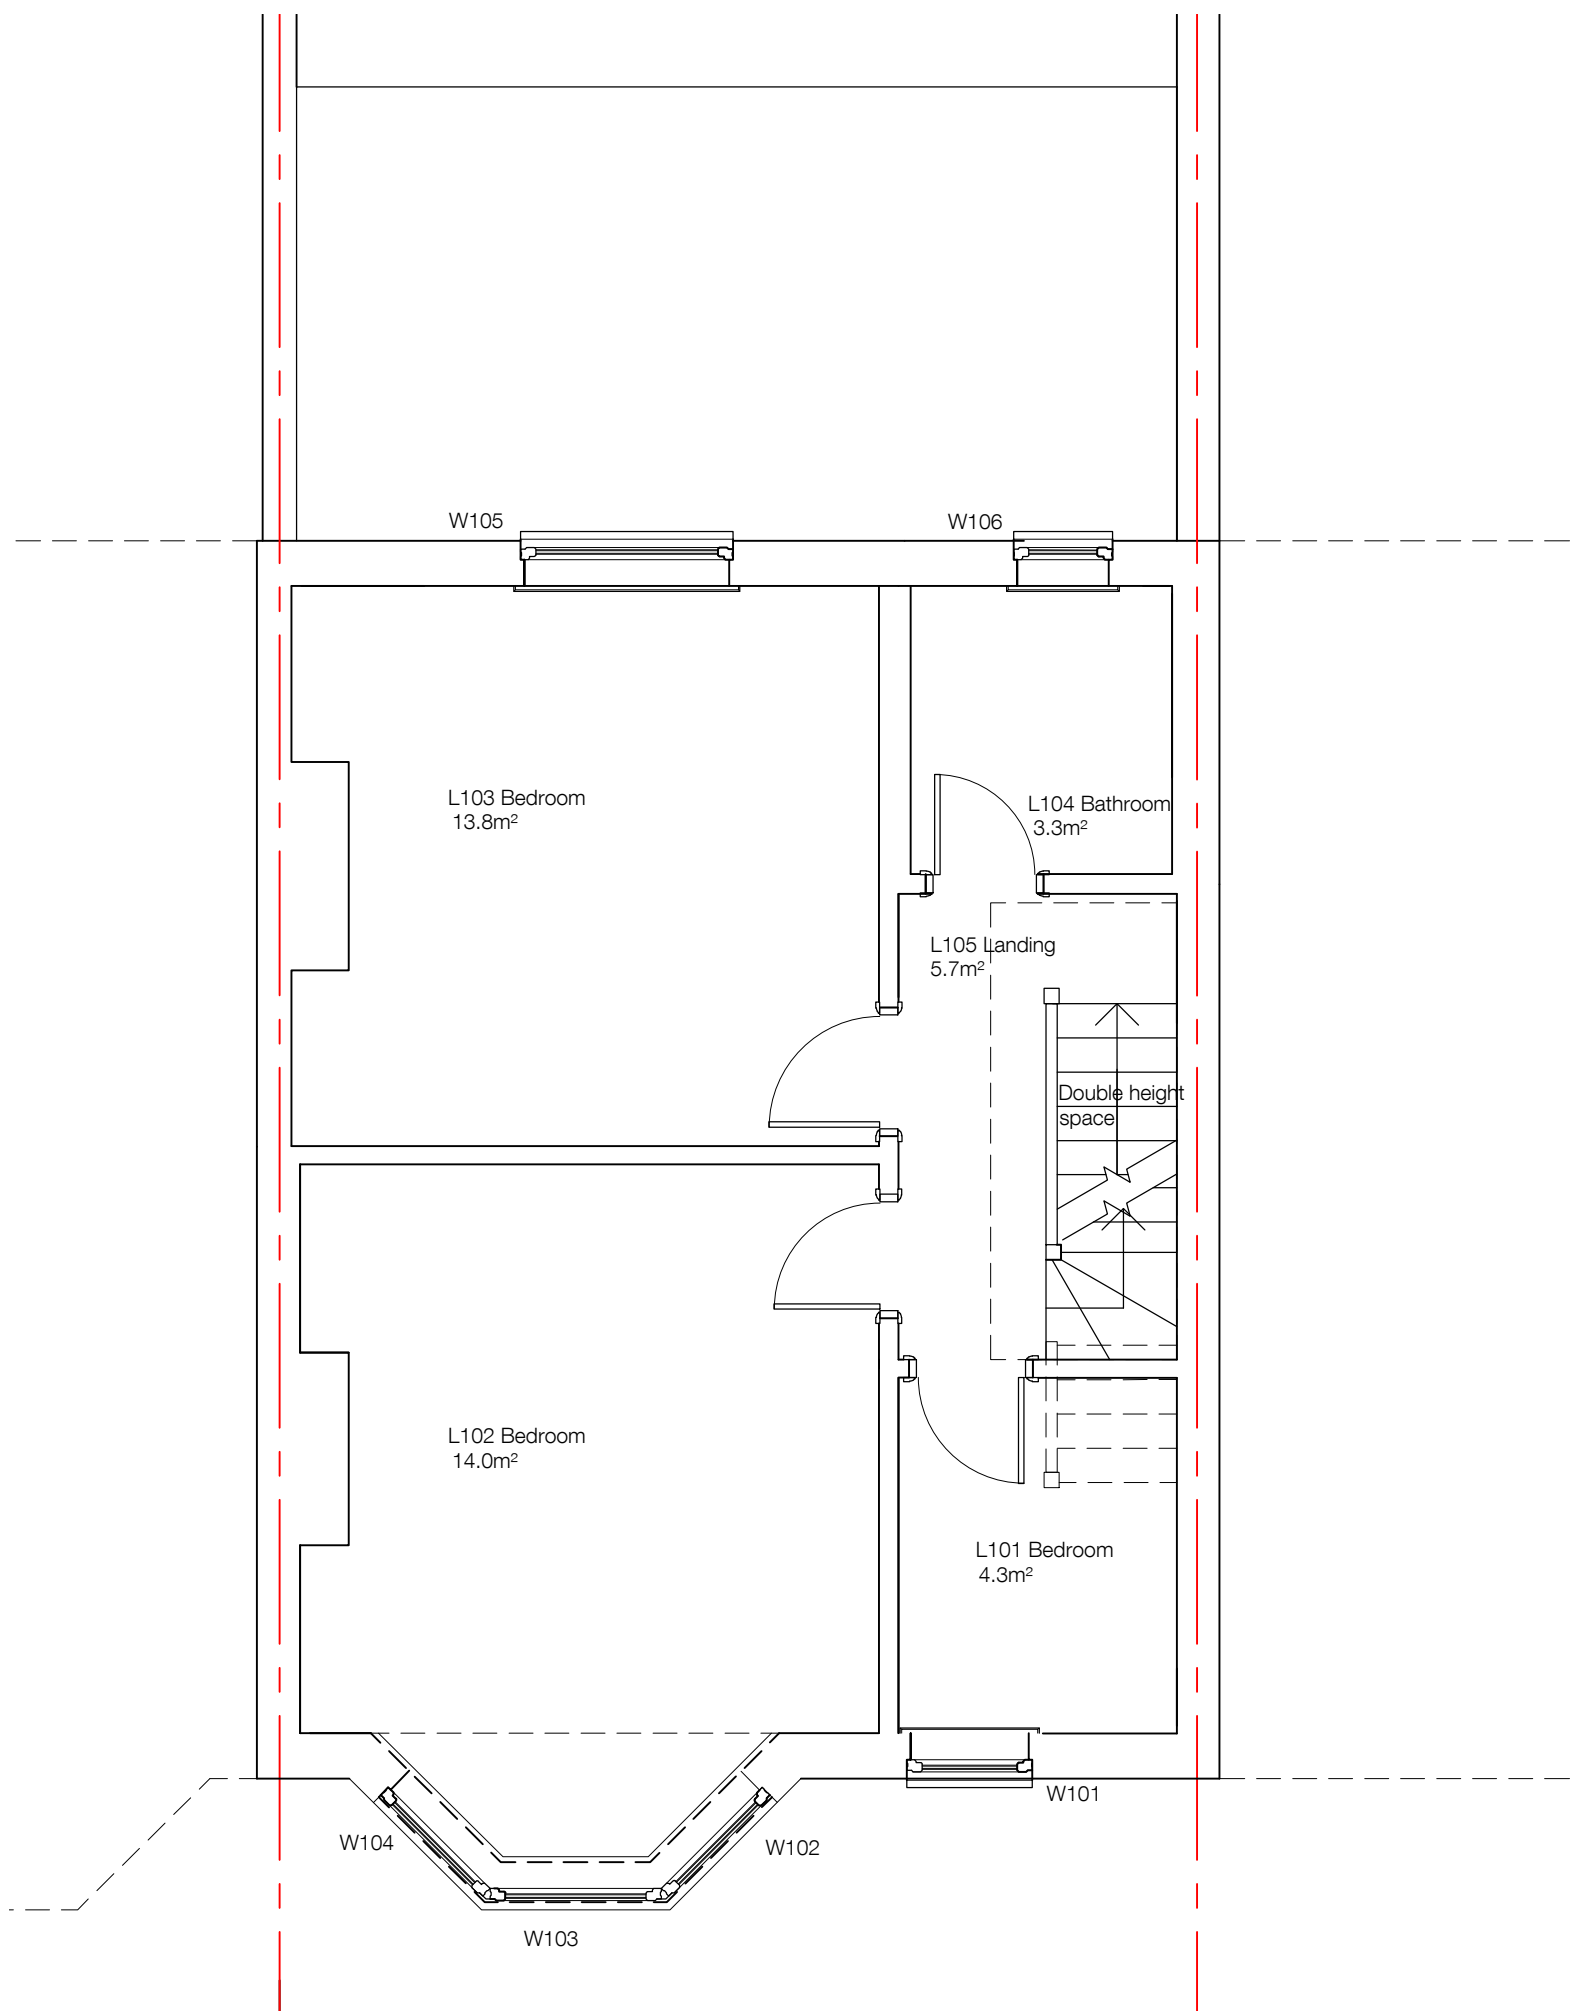

1. Do not scale from drawing.
2. The author of this drawing will not be responsible for any dimensions obtained by measuring/scaling from this drawing and no reliance may be placed on such dimensions. If no dimension is given it is the responsibility of the recipient to ascertain the dimension specifically from the author or by site dimension.
3. Report all drawing errors, omissions and discrepancies to the architect.

01 Proposed first floor plan 1:50

REV	DATE	NOTES
PLANNING		
job title 23 Victoria Park Road East		
drawing title / location First floor plan as proposed		
scale 1:50@A3	status APPROVAL	
project 21001	drawing no P012	revision -