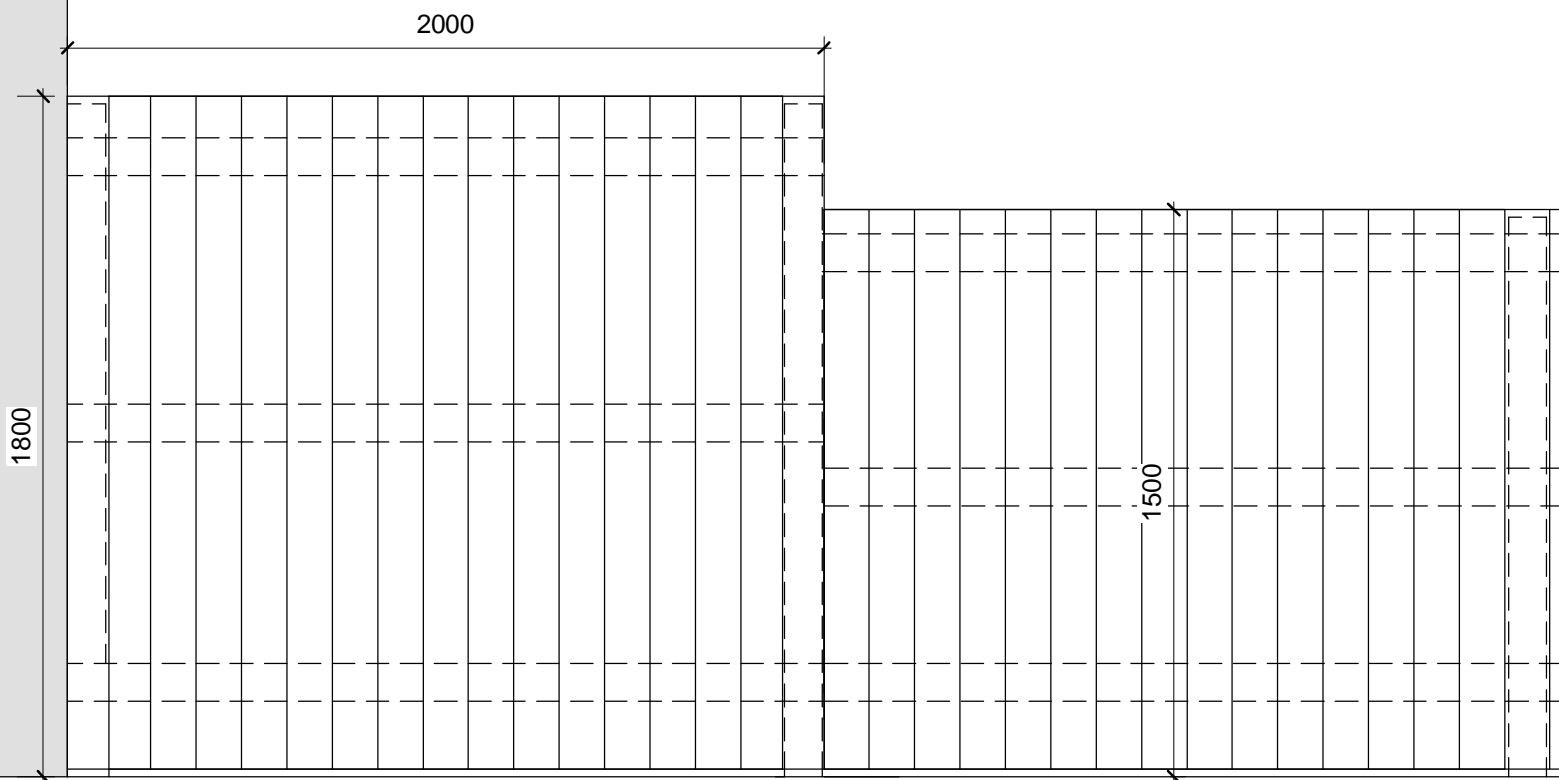

FD25 - Dwelling Privacy Fence

1 : 20

1800mm high feather edge fencing within 2m of house for privacy, dropping down to 1500mm high feather edge fencing where separating rear gardens between plots

All wood to be treated softwood

Rev	Date	Int	Description
-----	------	-----	-------------

RIBA 
Chartered Practice

Client:
Calico / Ringstones
Project:
Standard Details

Job No:
-
Scale @ A4:
1 : 20

Description:
Dwelling Privacy Fence

Drawn By: MA Checked By: MA Date: 12/03/21 Status Code: S4 Drawing No: **FD25** Rev:

Purpose of Issue:
Reference

File Identifier:
Detail FD25 Dwelling Privacy Fence