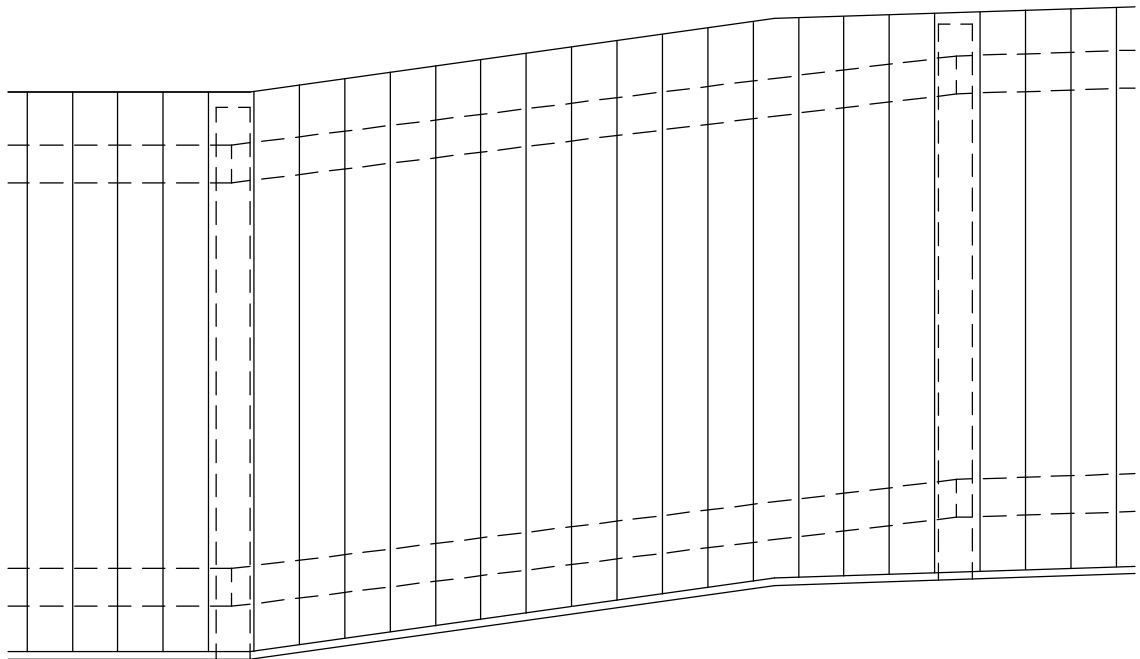

1500mm high feather edge timber fence on timber posts. All timbers to be treated softwood

n.B. on sloping sites, feather edge fencing is to follow external ground contour lines

FD26 - 1500mm Feather Edge Fence

1 : 20

Rev	Date	Int	Description
-----	------	-----	-------------

Client:
Calico / Ringstones

Project:
Standard Details

Job No:
-

Scale @ A4:
1 : 20

Description:
1500mm Feather Edge F.

Drawn By: MA Checked By: MA Date: 03/12/21 Status Code: S4 Drawing No: **FD26** Rev:

Purpose of Issue:
Reference

File Identifier:
Detail FD26 1500mm Feather Edge Fence