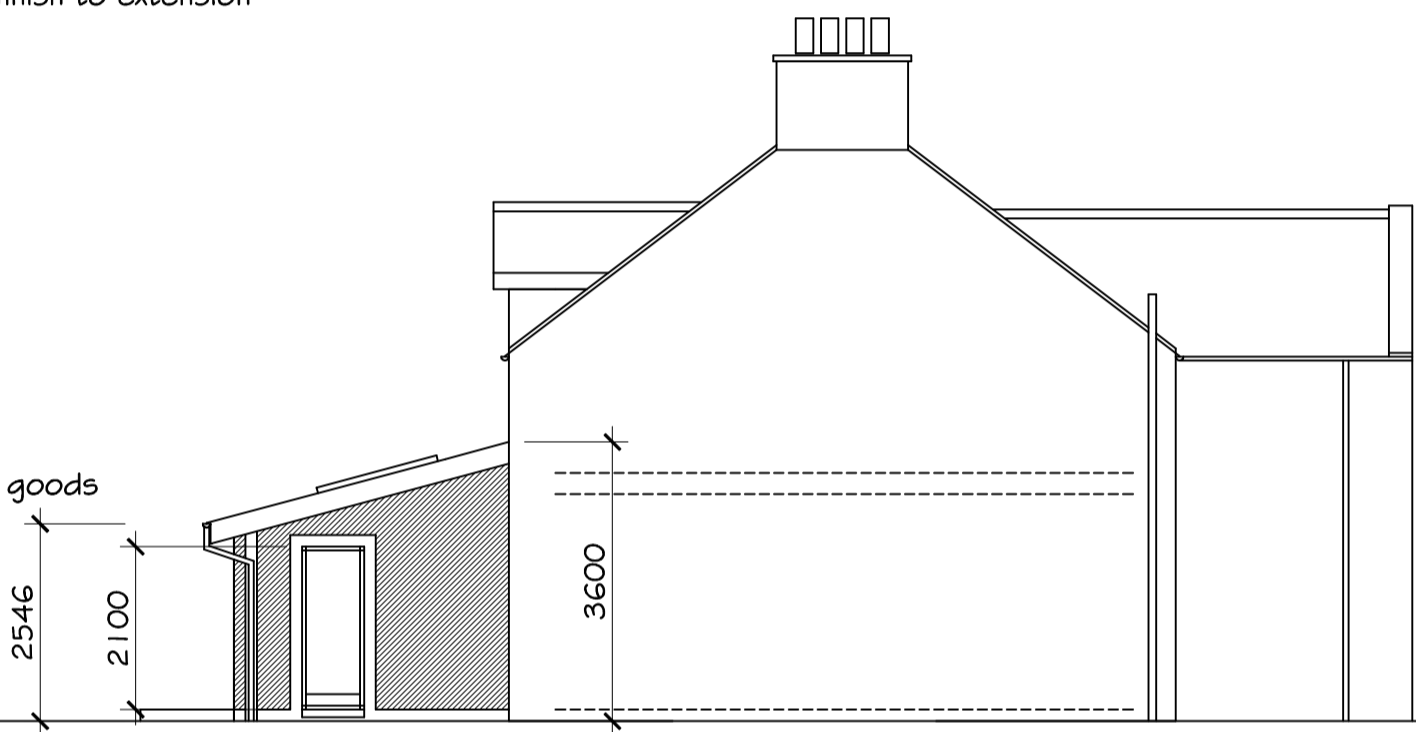

ROOFLIGHT
780x1600mm Velux Rooflight

ROOFLIGHTS
940x1600mm Velux Rooflights

Redland Dark Grey Cambrian
Slates

code 5 lead flashing

timber painted french doors
and sidescreens

FRONT ELEVATION 1:100

wetdash render finish to extension

plastic rainwater goods

SIDE ELEVATION 1:100

glazed deadlights with smooth cement render bands around opening

SIDE ELEVATION 1:100