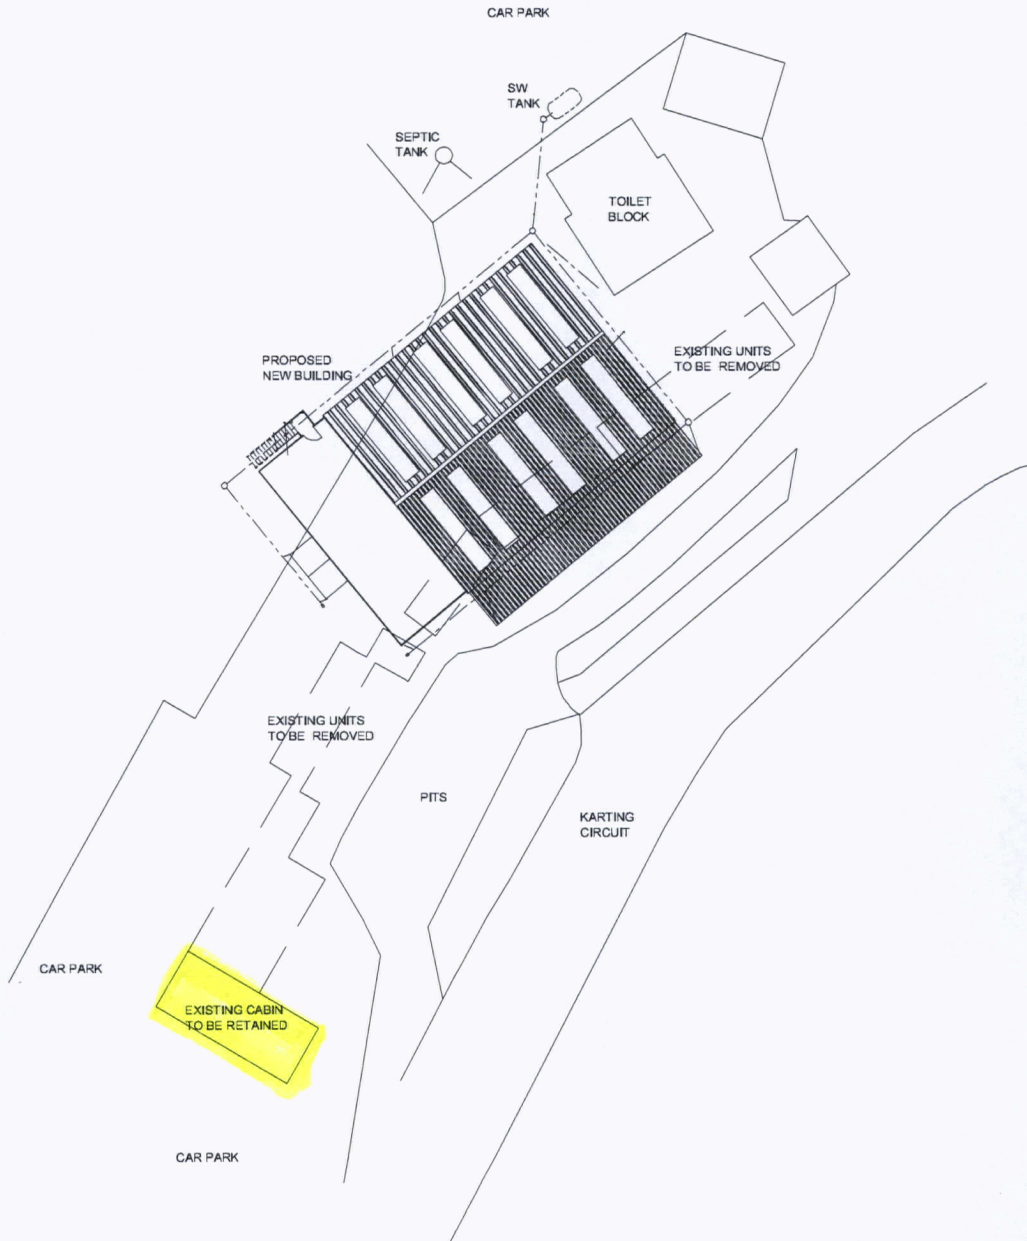

DO NOT SCALE FROM THIS DRAWING  
(Manually nor Electronically)  
ALL DIMENSIONS TO BE CHECKED ON SITE PRIOR TO COMMENCING WORK

Kevin Burton MCIAT - OS Licence Number LIG0731

### PROPOSED BLOCK PLAN 1:500

The copyright of this drawing is retained by Kevin Burton MCIAT

PROPOSED CORPORATE BUILDING  
RED LODGE LINK ROAD, RED LODGE  
for RED LODGE KARTING Ltd

©KEVIN BURTON M.C.I.A.T.  
ARCHITECTURAL TECHNOLOGIST  
BUILDING DESIGN CONSULTANT

Date Created :  
MAR 2014

Scale :  
1:500 (A4)

Date Last Edited :  
05.03.2014