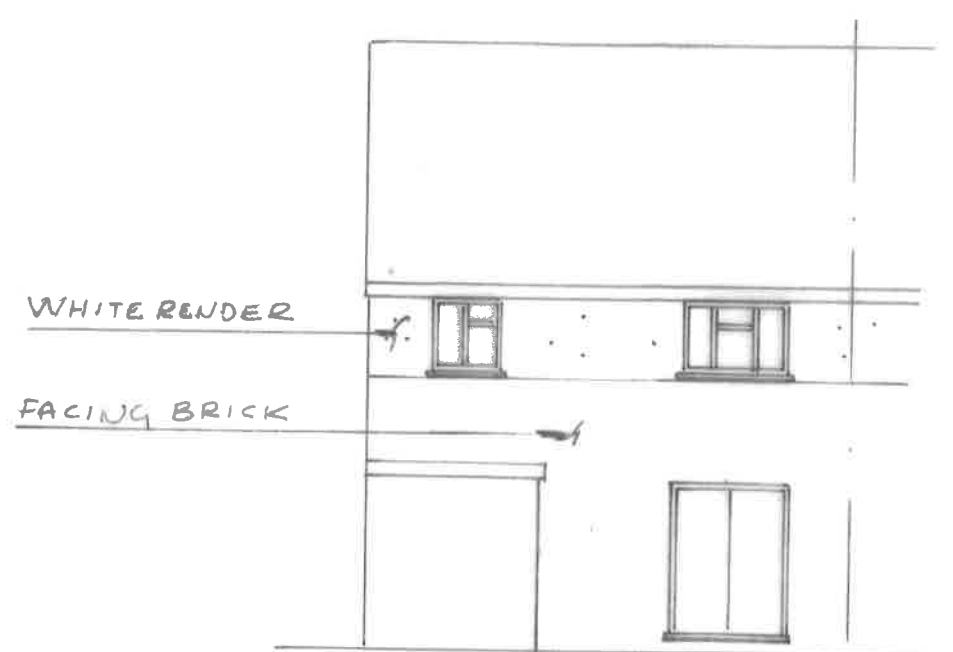

ground floor plan

rear elevation

side elevation

H.B.C
PLANNING
 1 2 APR 2021
 RECEIVED

1:100 SCALE

M Smith builders tel: 079 70546223		
87 RUSHFIELD POTTERS BAR HERTS ENG 3HT		
DETAILS AS EXISTING		
date JAN 2021	scale 1:100	drawn <i>PS</i>
dwg no 443/02		rev