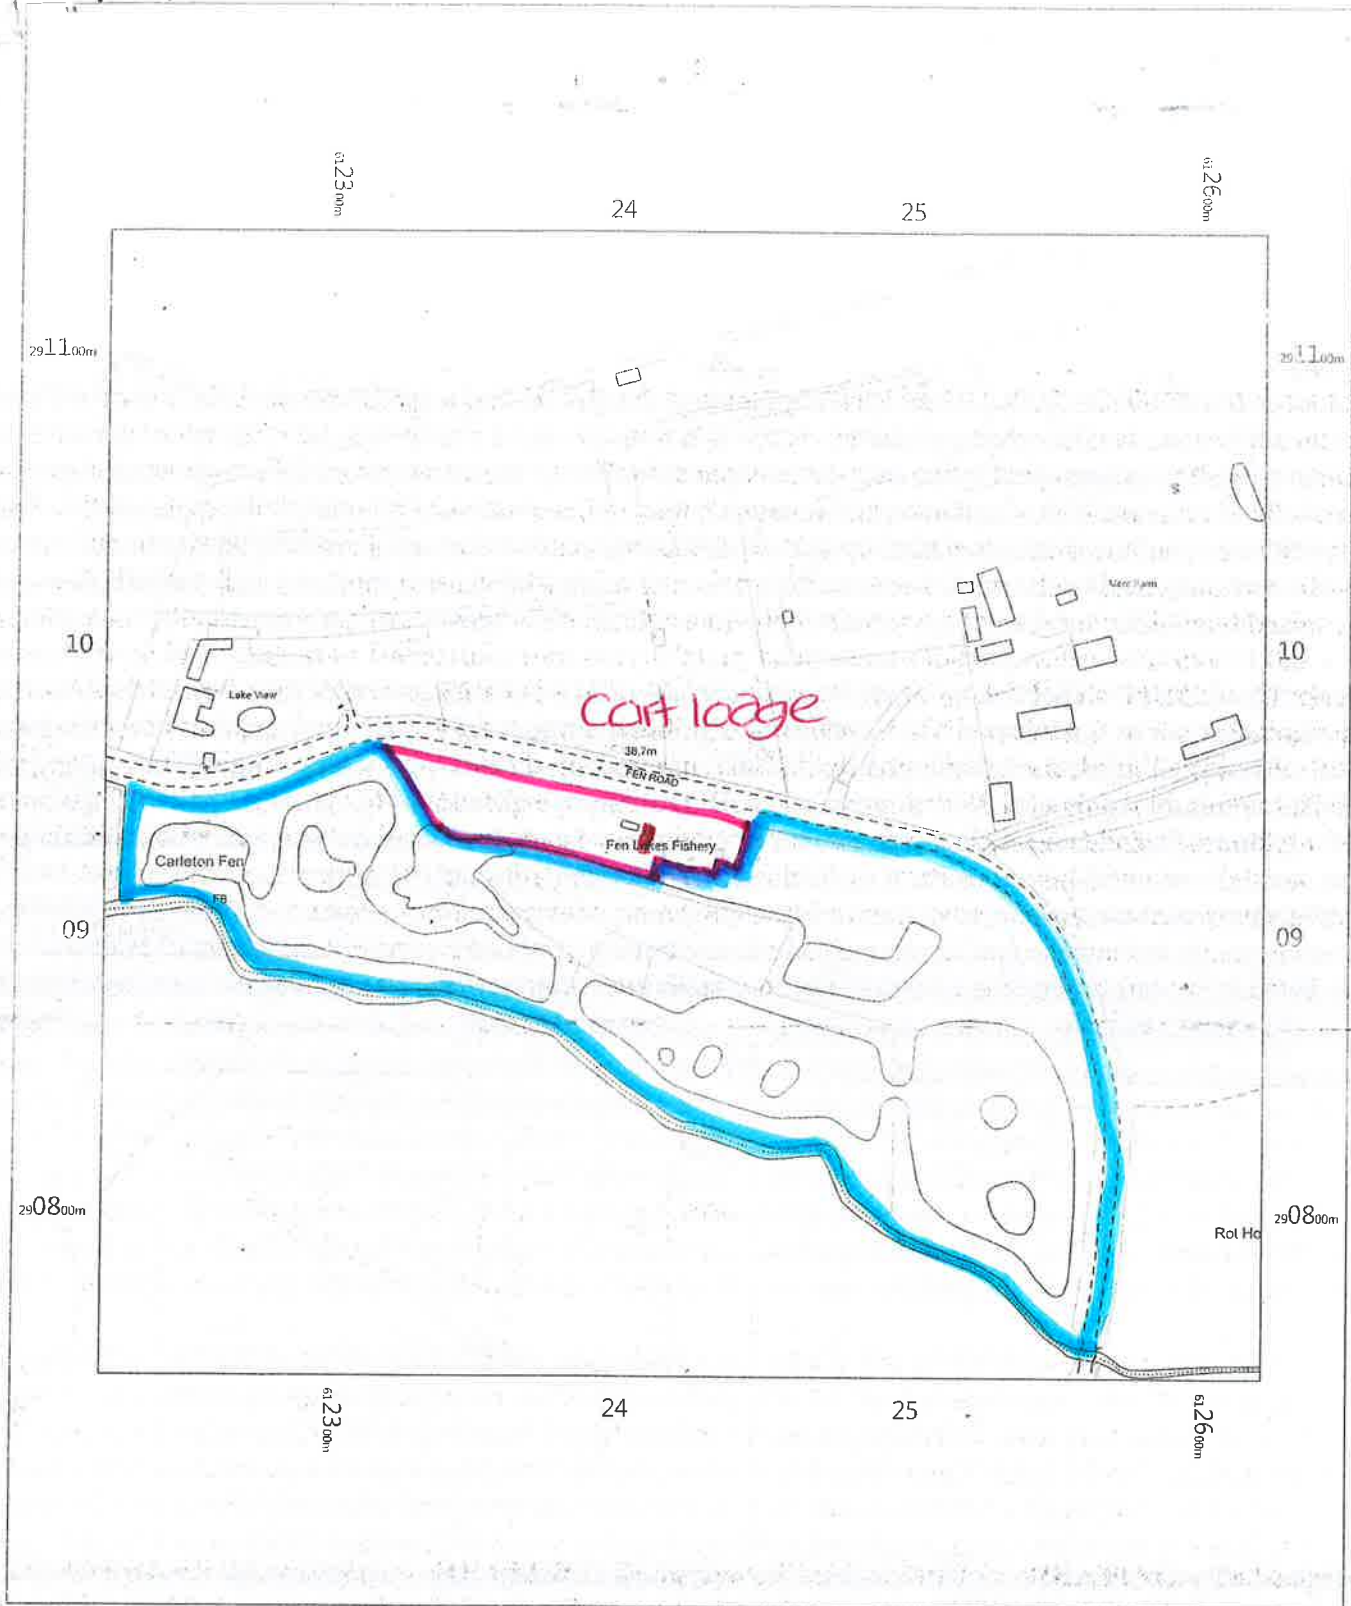

Application 2021/0329

Fen Lake Fishery
Fen Road
Norwich
Carleton Rode
Norfolk
NR16 1RT

OS MasterMap 1250/2500/10000 scale
Wednesday, April 7, 2021, ID: BW1-00952154
www.blackwellmapping.co.uk
1:2500 scale print at A4, Centre: 612423 E, 290945 N
© Crown Copyright Ordnance Survey, Licence no. 100041041