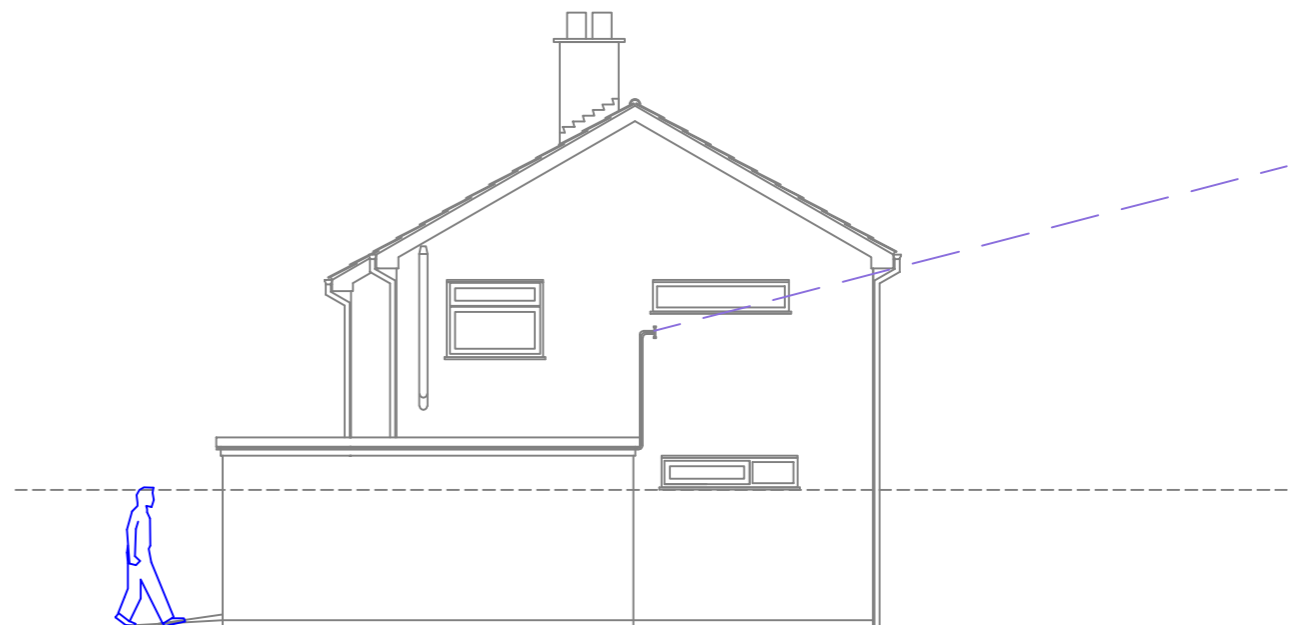

North (Front) Elevation

East Elevation

South (Rear) Elevation

West Elevation

Rev	Date	Description

'Orchard Corner', Poorhouse lane, Bracon Ash, Norfolk, NR14 8EN

Drawing 103	Revision "	Scale 1:100
-------------	------------	-------------

Existing Elevations

Client:
Mr S & Mrs H Richards
'Orchard Corner', Poorhouse lane, Bracon Ash, Norfolk, NR14 8EN

N J Myhill Architecture
Professional Design & Plans Drawing Service

The Studio
13 Damgate Street
Wymondham
Norfolk
NR18 0BG