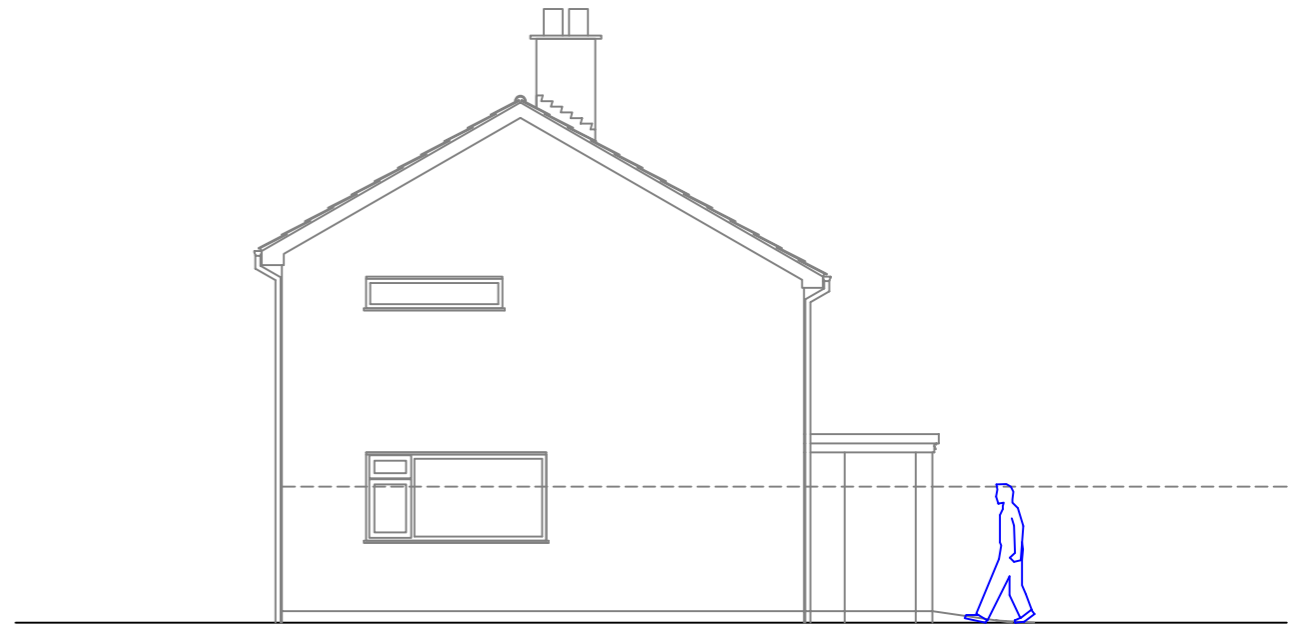

North (Front) Elevation

East Elevation

South (Rear) Elevation

West Elevation

Rev	Date	Description

'Orchard Corner', Poorhouse lane, Bracon Ash, Norfolk, NR14 8EN

Drawing 103	Revision "	Scale 1:100
-------------	------------	-------------

Existing Elevations

Client:
Mr S & Mrs H Richards
'Orchard Corner', Poorhouse lane, Bracon Ash, Norfolk, NR14 8EN

N J Myhill Architecture
Professional Design & Plans Drawing Service

The Studio
13 Damgate Street
Wymondham
Norfolk
NR18 0BG