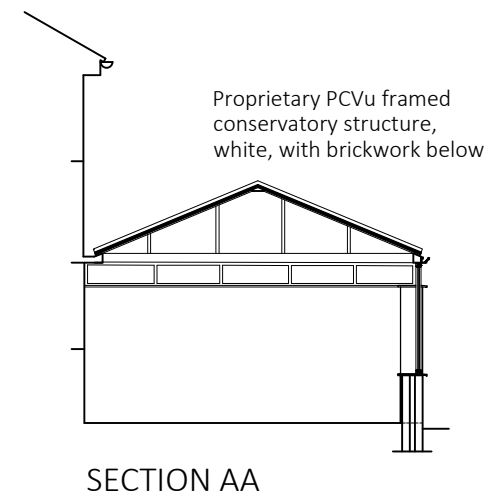

EXISTING PROPOSED

EXISTING PROPOSED

CONVERSION CONSERVATORY TO GARDEN ROOM  
22 ELIZABETH WAY, UPPINGHAM  
EXISTING & PROPOSED PLANS & ELEVATIONS  
Scale: 1:100@A2 Date: FEB 2021  
Drawn: CRB Dwg No: 21001/PL02