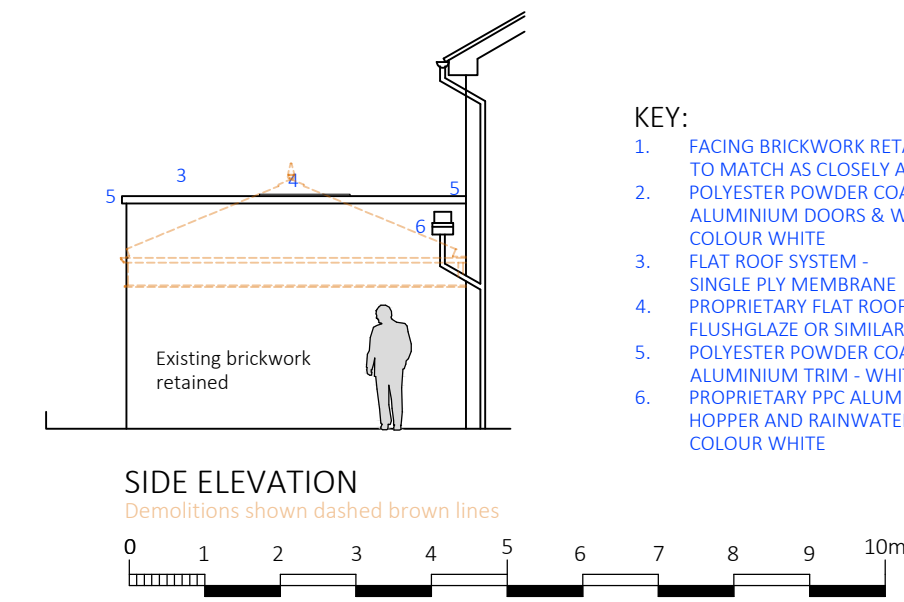

EXISTING PROPOSED

EXISTING PROPOSED

CONVERSION CONSERVATORY TO GARDEN ROOM  
22 ELIZABETH WAY, UPPINGHAM  
EXISTING & PROPOSED PLANS & ELEVATIONS  
Scale: 1:100@A2 Date: FEB 2021  
Drawn: CRB Dwg No: 21001/PL02