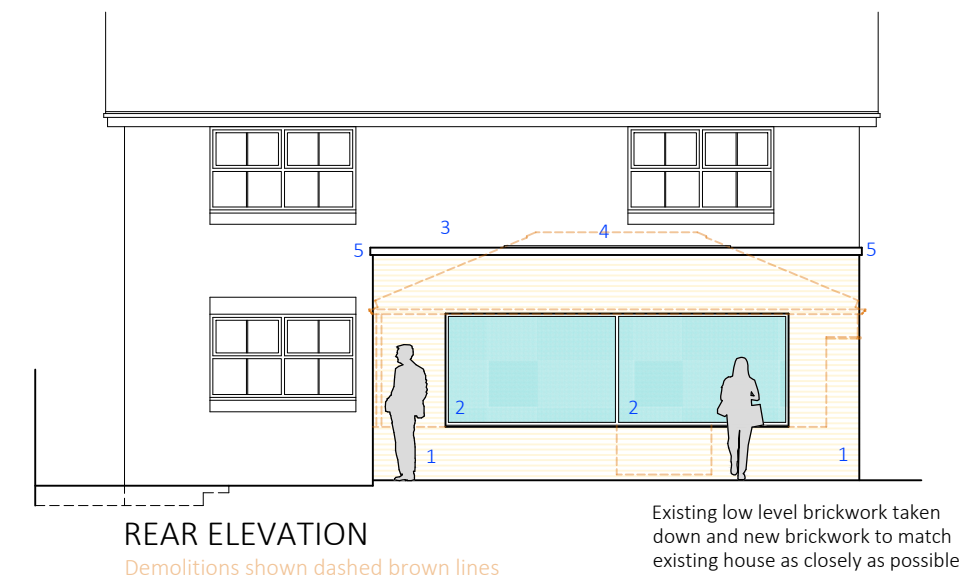

EXISTING PROPOSED

EXISTING PROPOSED

CONVERSION CONSERVATORY TO GARDEN ROOM  
22 ELIZABETH WAY, UPPINGHAM  
EXISTING & PROPOSED PLANS & ELEVATIONS  
Scale: 1:100@A2 Date: FEB 2021  
Drawn: CRB Dwg No: 21001/PL02