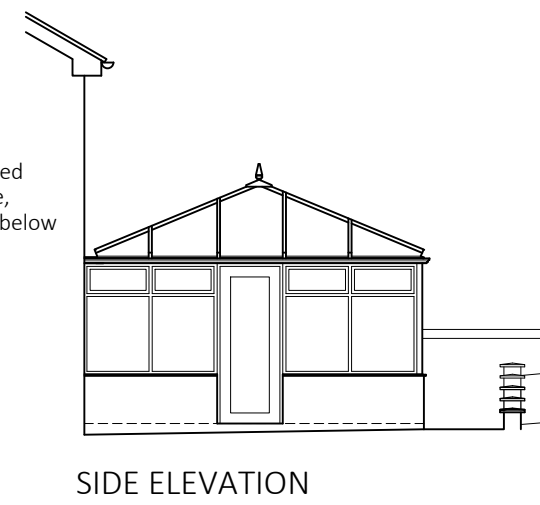

EXISTING PROPOSED

EXISTING PROPOSED

CONVERSION CONSERVATORY TO GARDEN ROOM  
22 ELIZABETH WAY, UPPINGHAM  
EXISTING & PROPOSED PLANS & ELEVATIONS  
Scale: 1:100@A2 Date: FEB 2021  
Drawn: CRB Dwg No: 21001/PL02