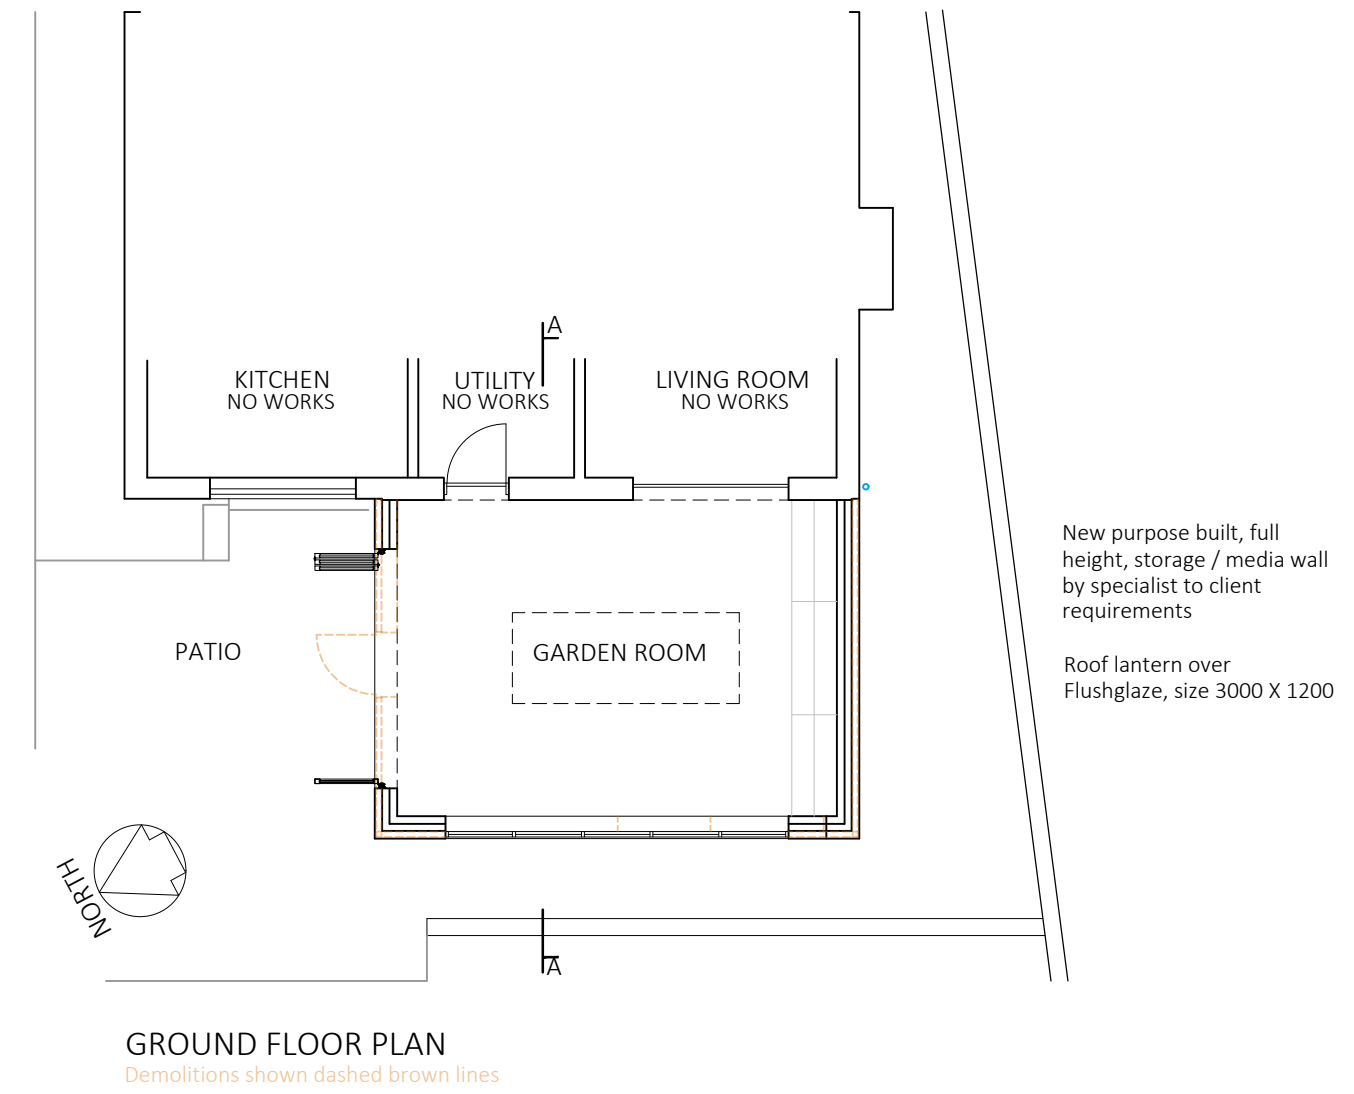

EXISTING PROPOSED

EXISTING PROPOSED

CONVERSION CONSERVATORY TO GARDEN ROOM  
22 ELIZABETH WAY, UPPINGHAM  
EXISTING & PROPOSED PLANS & ELEVATIONS  
Scale: 1:100@A2 Date: FEB 2021  
Drawn: CRB Dwg No: 21001/PL02