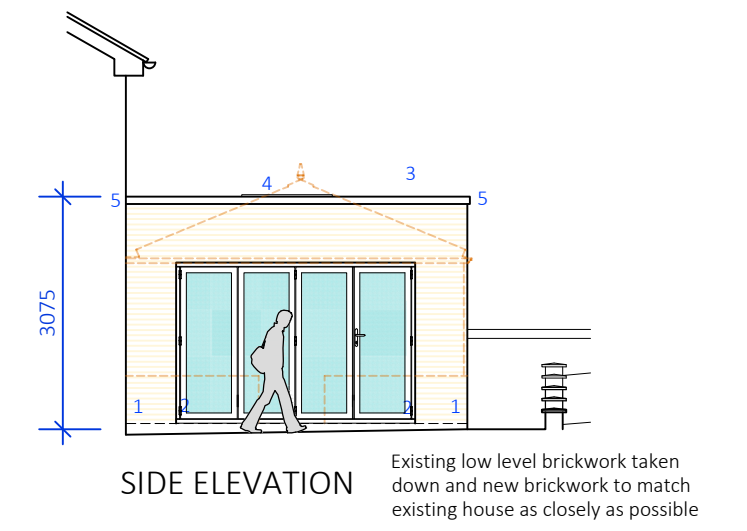

EXISTING PROPOSED

EXISTING PROPOSED

CONVERSION CONSERVATORY TO GARDEN ROOM  
22 ELIZABETH WAY, UPPINGHAM  
EXISTING & PROPOSED PLANS & ELEVATIONS  
Scale: 1:100@A2 Date: FEB 2021  
Drawn: CRB Dwg No: 21001/PL02