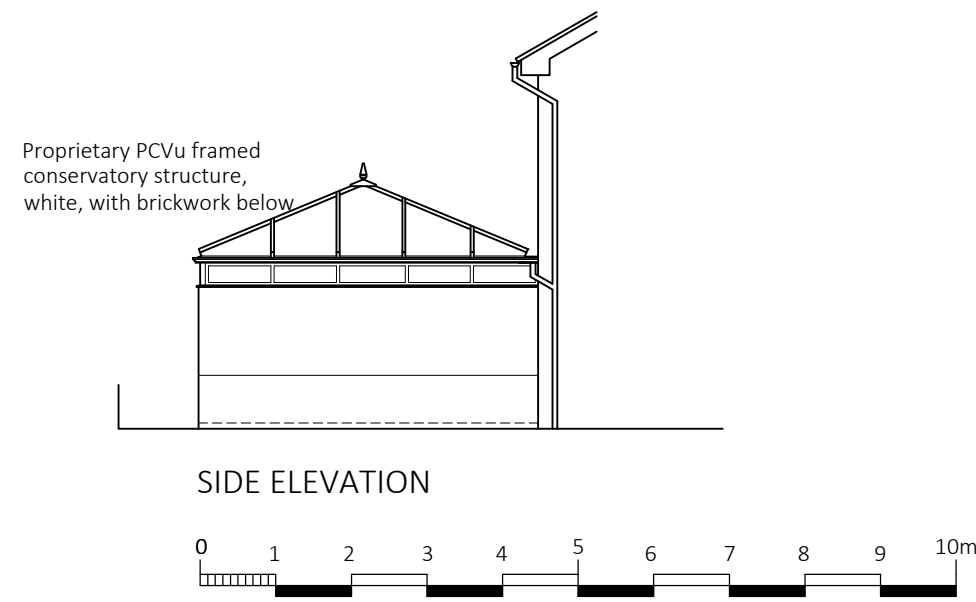

EXISTING PROPOSED

EXISTING PROPOSED

CONVERSION CONSERVATORY TO GARDEN ROOM  
22 ELIZABETH WAY, UPPINGHAM  
EXISTING & PROPOSED PLANS & ELEVATIONS  
Scale: 1:100@A2 Date: FEB 2021  
Drawn: CRB Dwg No: 21001/PL02