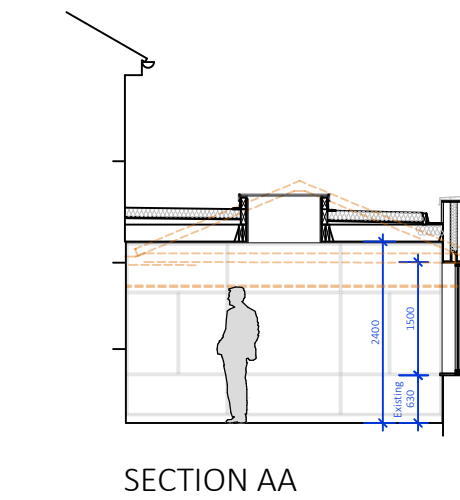

EXISTING PROPOSED

EXISTING PROPOSED

CONVERSION CONSERVATORY TO GARDEN ROOM  
22 ELIZABETH WAY, UPPINGHAM  
EXISTING & PROPOSED PLANS & ELEVATIONS  
Scale: 1:100@A2 Date: FEB 2021  
Drawn: CRB Dwg No: 21001/PL02