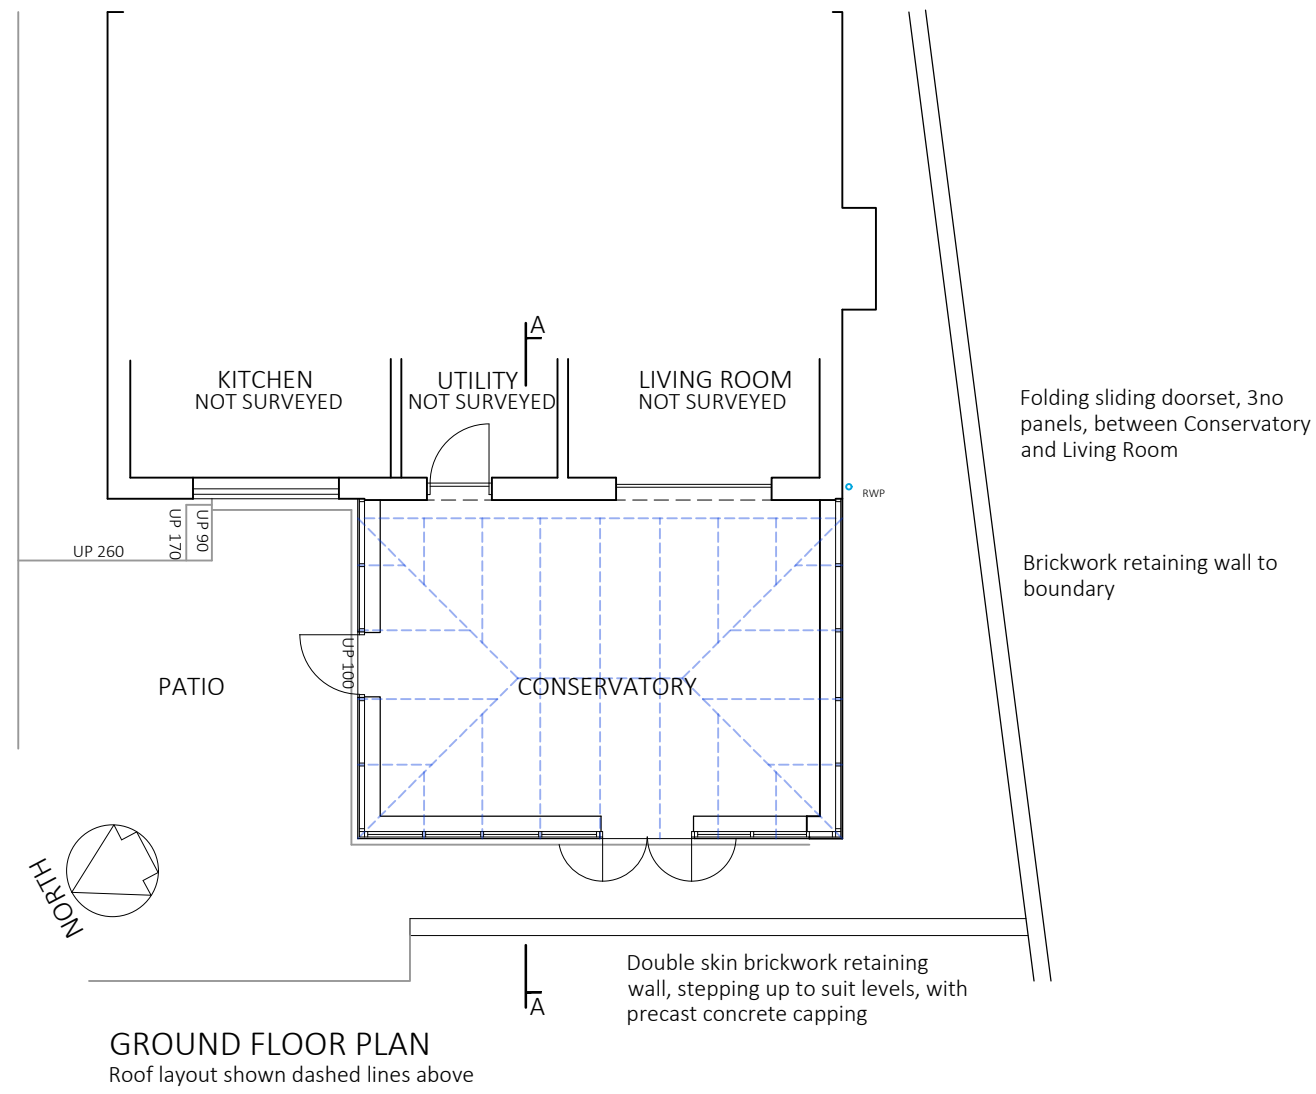

EXISTING PROPOSED

EXISTING PROPOSED

CONVERSION CONSERVATORY TO GARDEN ROOM  
22 ELIZABETH WAY, UPPINGHAM  
EXISTING & PROPOSED PLANS & ELEVATIONS  
Scale: 1:100@A2 Date: FEB 2021  
Drawn: CRB Dwg No: 21001/PL02