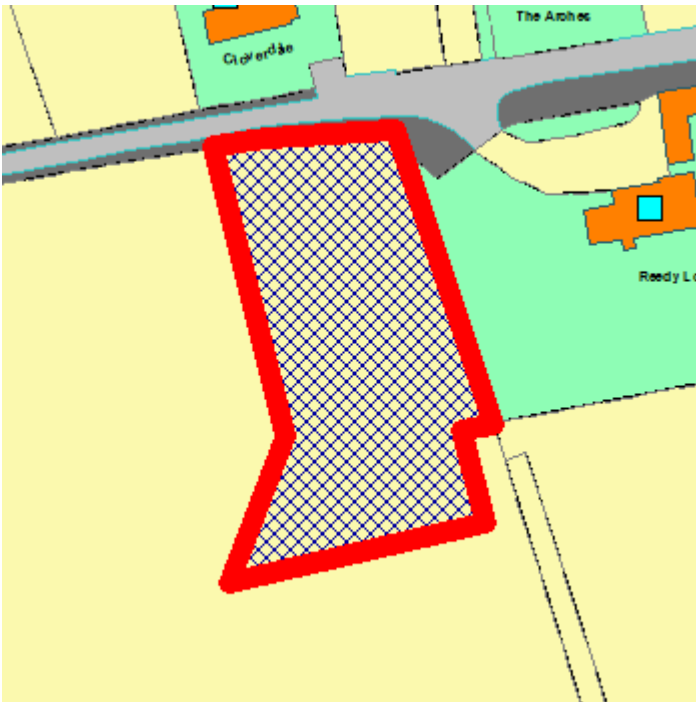

DEVELOPMENT MANAGEMENT

LIST OF NEIGHBOURS NOTIFIED

Reference: 21/00523/FUL
Proposal: Erection of dwellinghouse with stable block and associated works
Site: Land West Of Reedyloch Farmhouse Duns Scottish Borders

NEIGHBOURS NOTIFIED

The Arches Reedy Loch Edrom Duns Scottish Borders TD11 3PS

Cloverdale Reedy Loch Edrom Duns Scottish Borders TD11 3PS

Harelaw Reedy Loch Duns Scottish Borders TD11 3PS

Reedyloch Farmhouse Duns Scottish Borders TD11 3PS

© Crown copyright and database right 2009. All rights reserved.
Ordnance Survey Licence number 100023423.