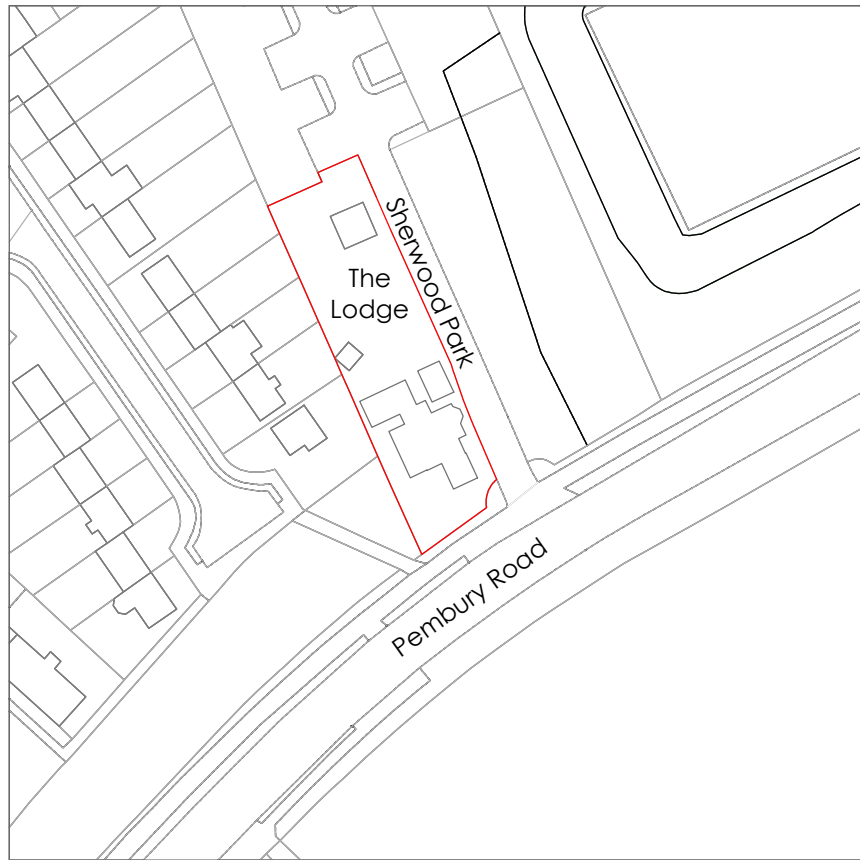

OS Site Location Plan
Scale 1:1250

The Lodge
Sherwood Park
Tunbridge Wells
Kent
TN2 3QG