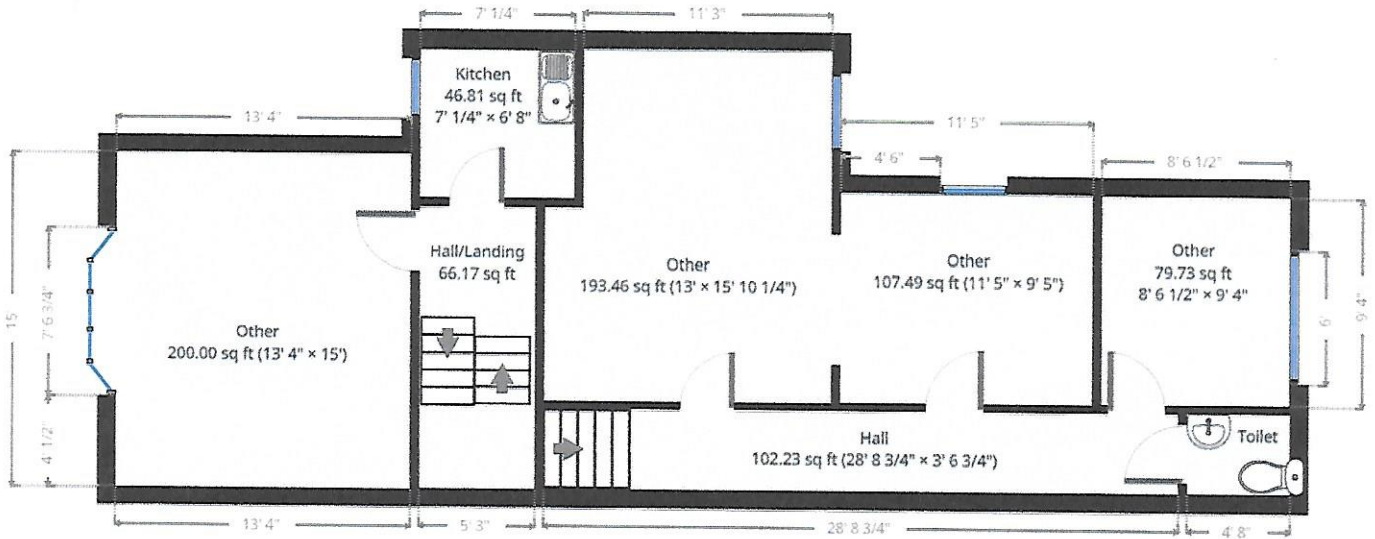

# Project 1

72

Harrowside, Blackpool, Lancashire, Uk

TOTAL AREA: 4343.52 sq ft • LIVING AREA: 4343.52 sq ft • FLOORS: 5 • ROOMS: 7

TOTAL AREA: 812.06 sq ft • LIVING AREA: 812.06 sq ft • ROOMS: 8

First floor currently

TOTAL AREA: 816.80 sq ft • LIVING AREA: 816.80 sq ft • ROOMS: 7

First floor Proposed