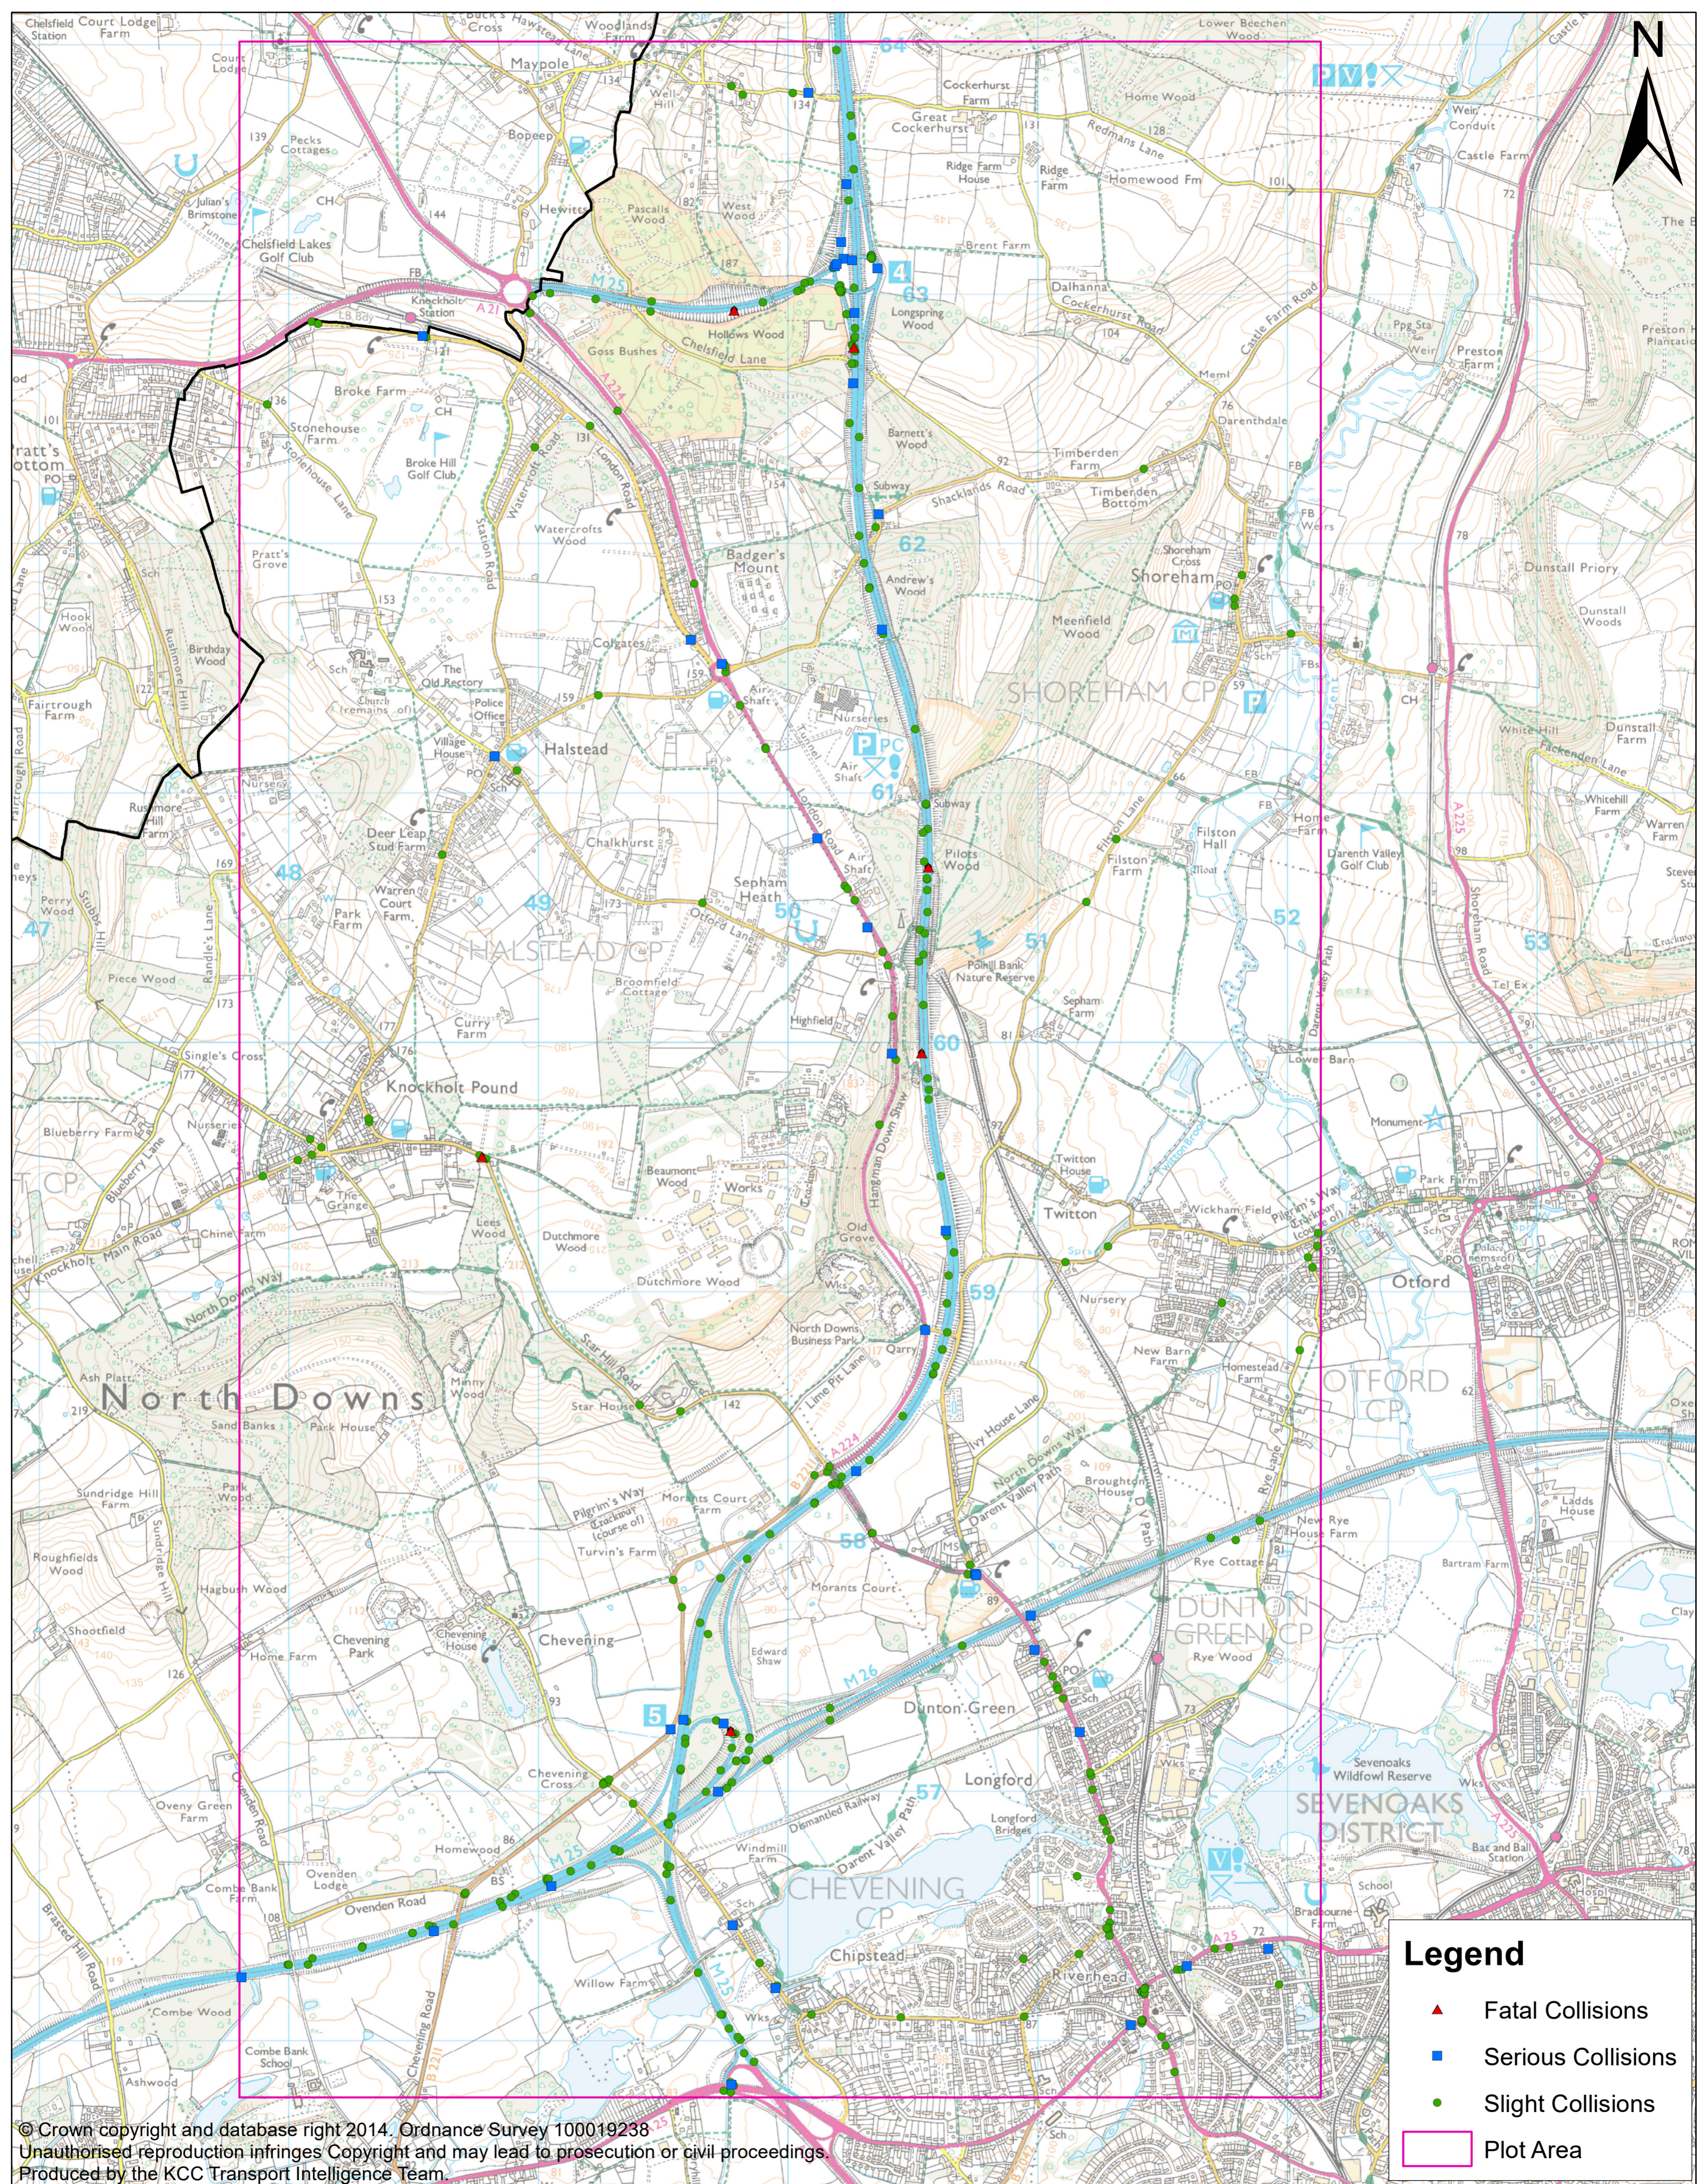

Appendix E Personal Injury Collision Data

Location: Fort Halstead, Sevenoaks
 5 years personal injury collision data up to 30/09/2017
 KCC Ref number: Ext/362/17