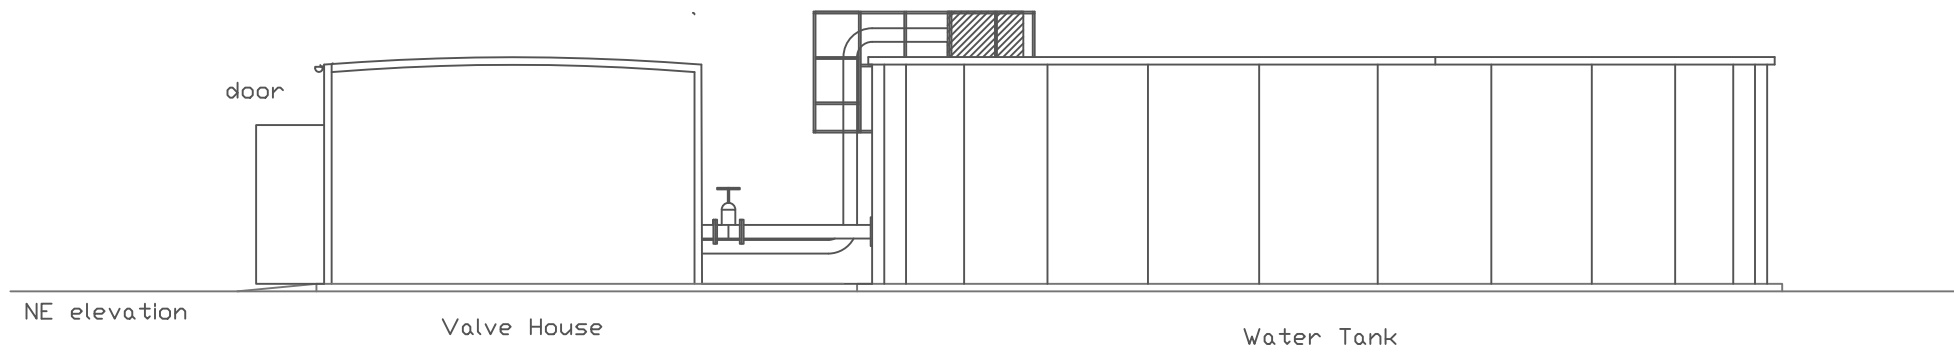

# Bolfornought Farm

Metal water tank colour dark green RAL6005.

Valve house textured GRP colour dark green RAL6005., including doors.

Scale 1:100 at A3

© Copyright LoganPM Ltd 2021

**LOGAN<sup>PM</sup>**  
Energy Project Management