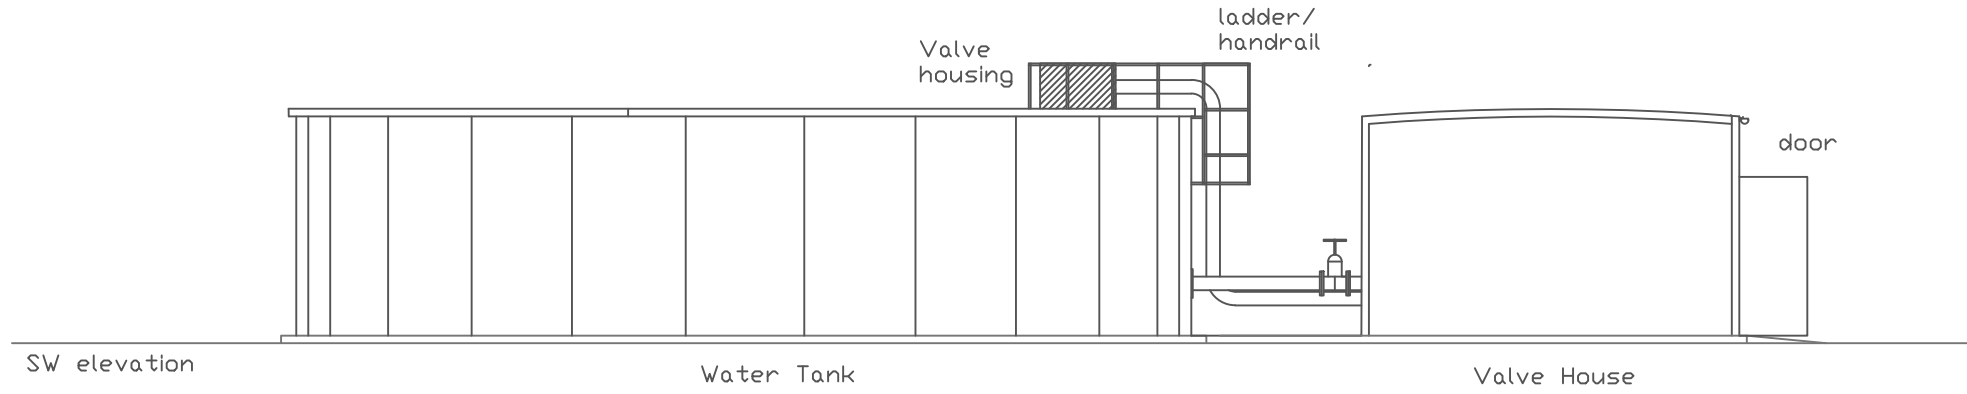

# Bolfornought Farm

Metal water tank colour dark green RAL6005.

Valve house textured GRP colour dark green RAL6005., including doors.

Scale 1:100 at A3

© Copyright LoganPM Ltd 2021

**LOGAN<sup>PM</sup>**  
Energy Project Management