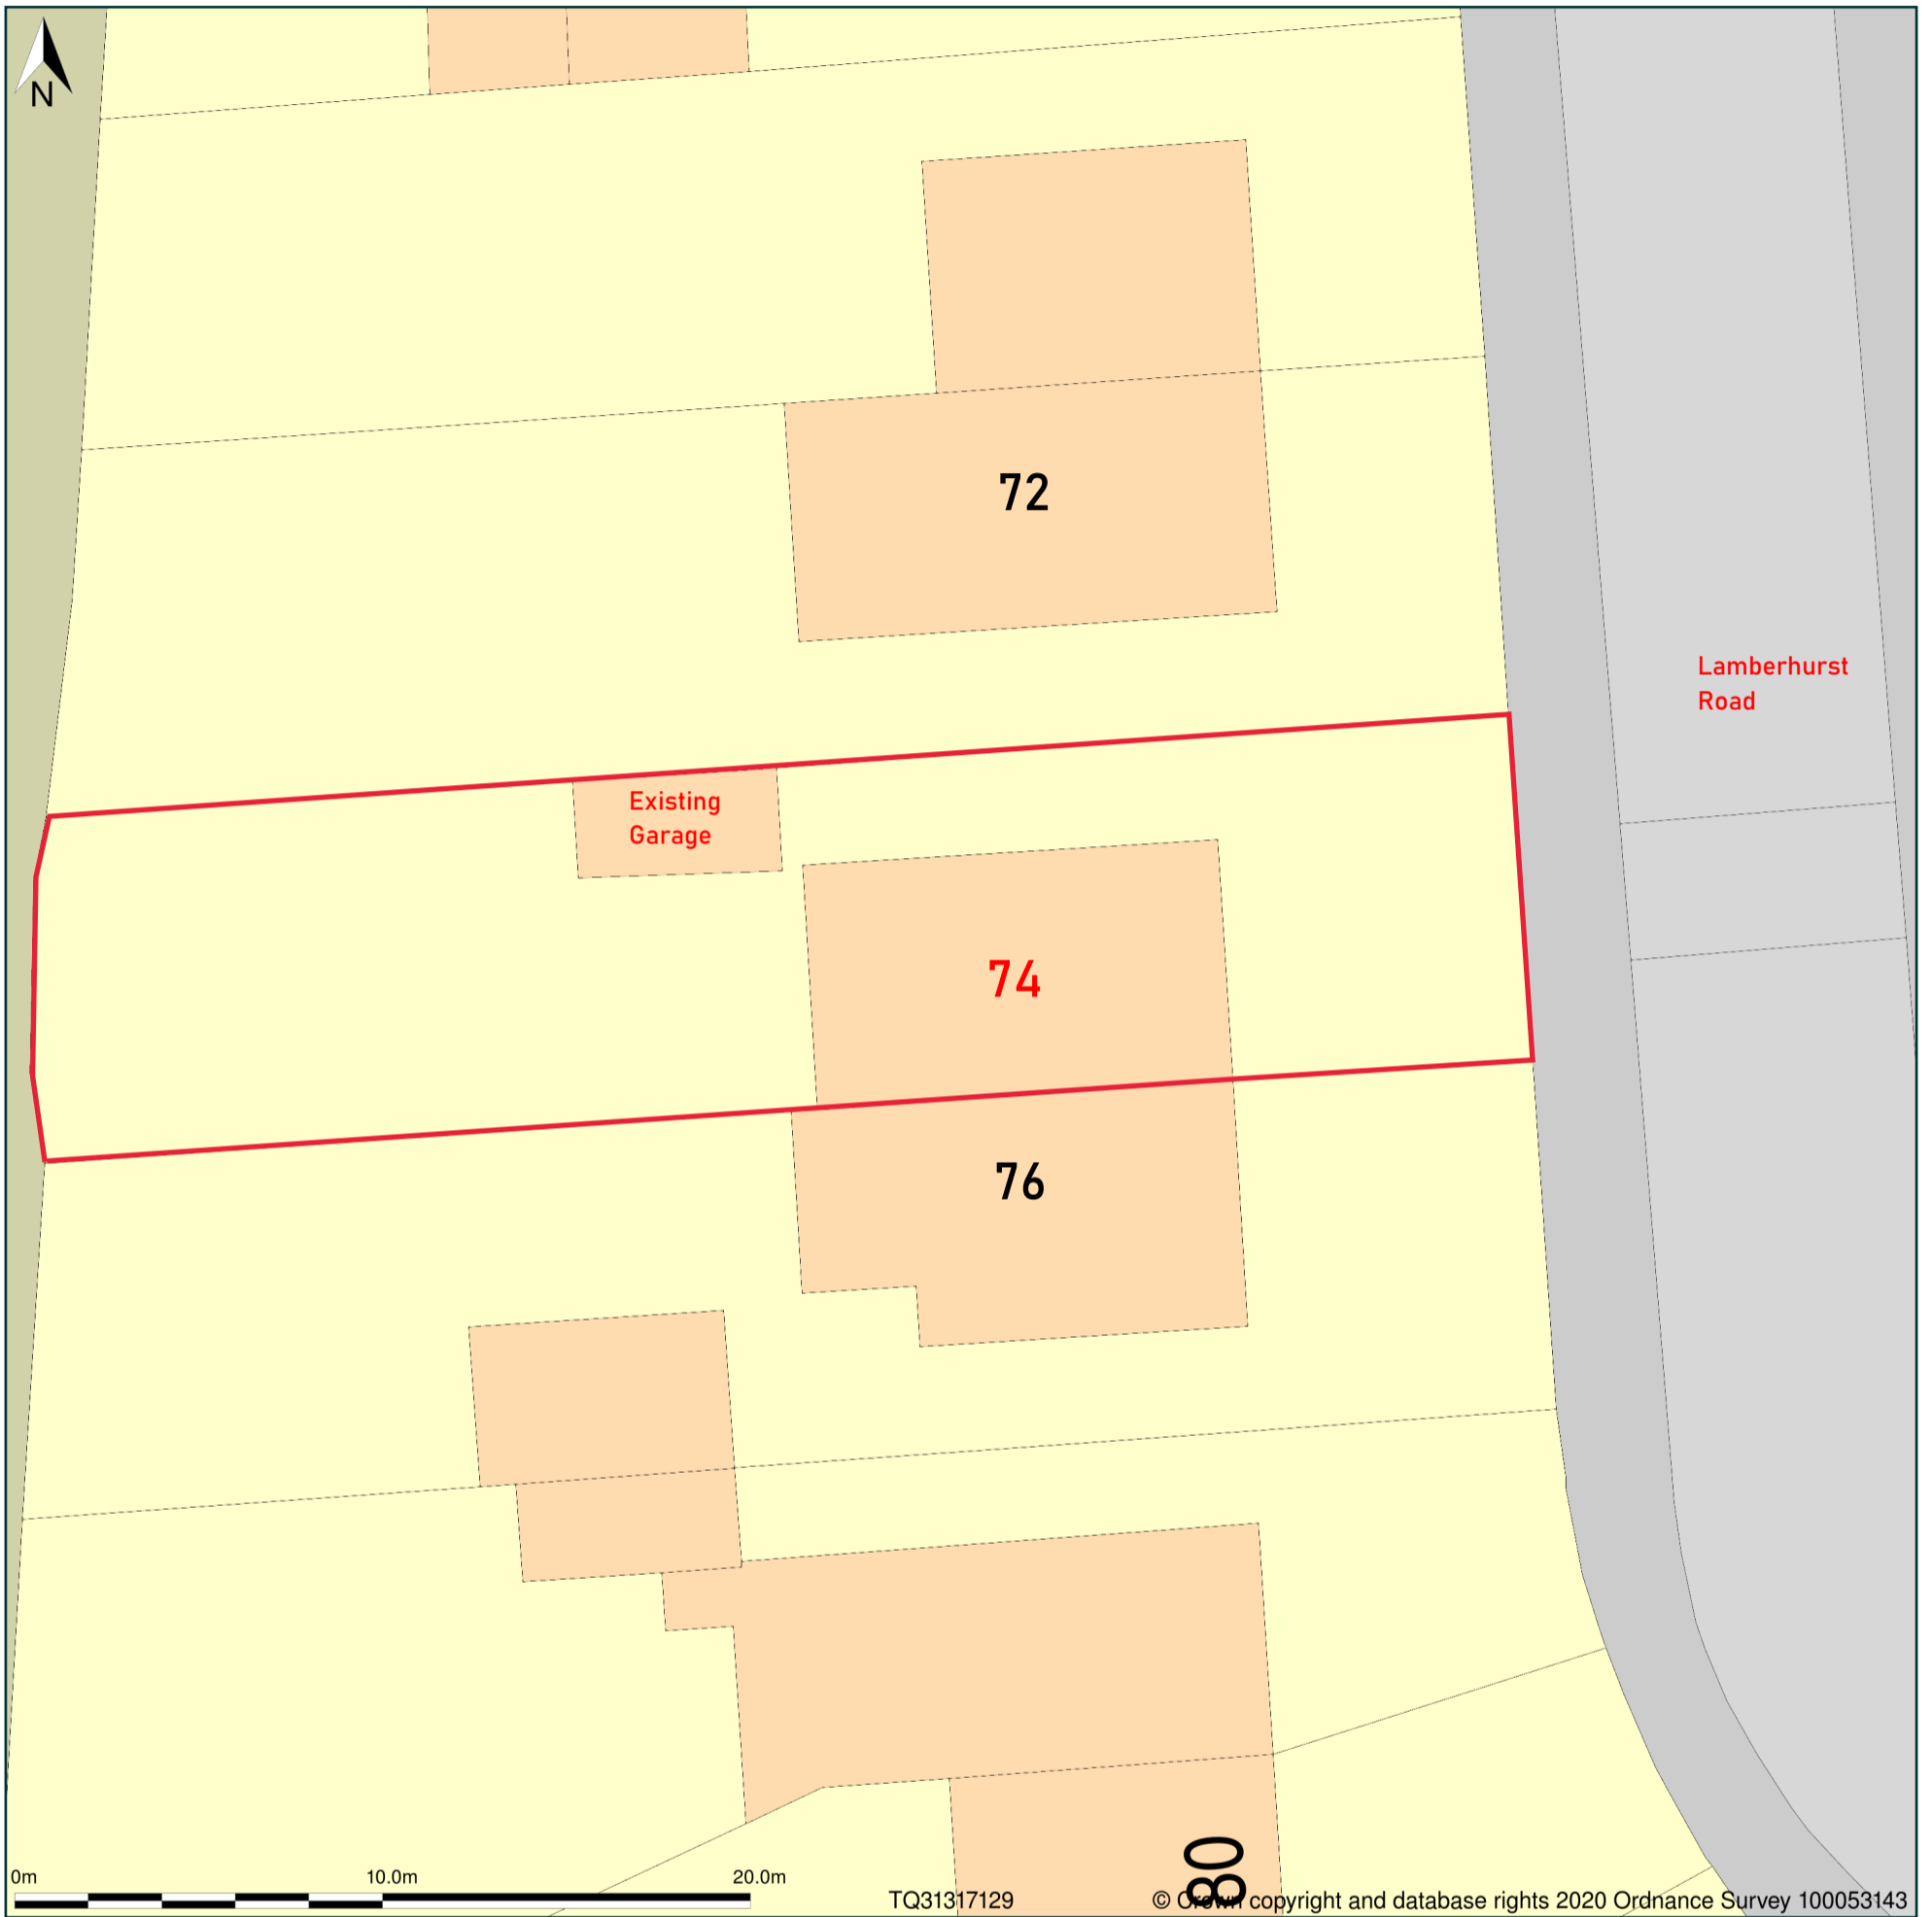

74, Lamberhurst Road, London, Lambeth, SE27 0SE

Block Plan shows area bounded by: 531292.02, 171271.95 531344.02, 171323.95 (at a scale of 1:200), OSGridRef: TQ31317129. The representation of a road, track or path is no evidence of a right of way. The representation of features as lines is no evidence of a property boundary.

Produced on 22nd Oct 2020 from the Ordnance Survey National Geographic Database and incorporating surveyed revision available at this date. Reproduction in whole or part is prohibited without the prior permission of Ordnance Survey. © Crown copyright 2020. Supplied by www.buyaplan.co.uk a licensed Ordnance Survey partner (100053143). Unique plan reference: #00569159-B186F5